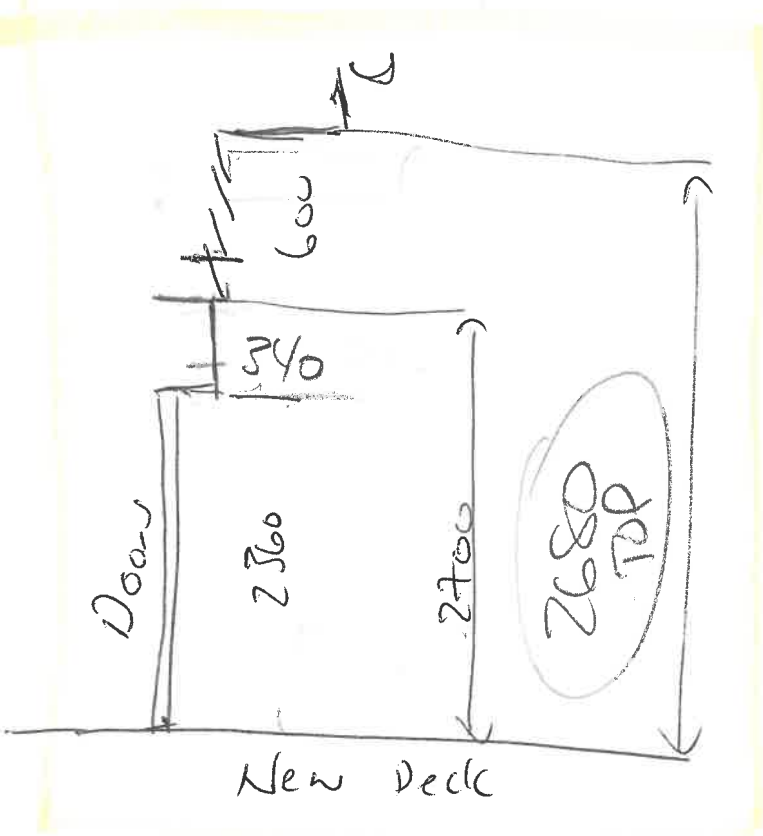

2065  
1060  

---

3125

1050 ~~1040~~  
~~1045~~ ~~1045~~ x  
1000 x  
~~1055~~  
1060 ~~1060~~ x } 2100

3125  
FASCIA

BATTERY drop?  
SAW

920  
865 x 2100  
930

2735  
FASCIA

7000 x 3000

4300 x 1370  
T/W  
FD

FR Trade  
So Fascia  
170mm above  
Newest

PAV Man  
JA 7063-070  
Double ply  
STANDARD Lining

Kitchen Insu roller  
535 x 1040 Slan  
22m deep  
1210 x 1000 Rev  
Cassia