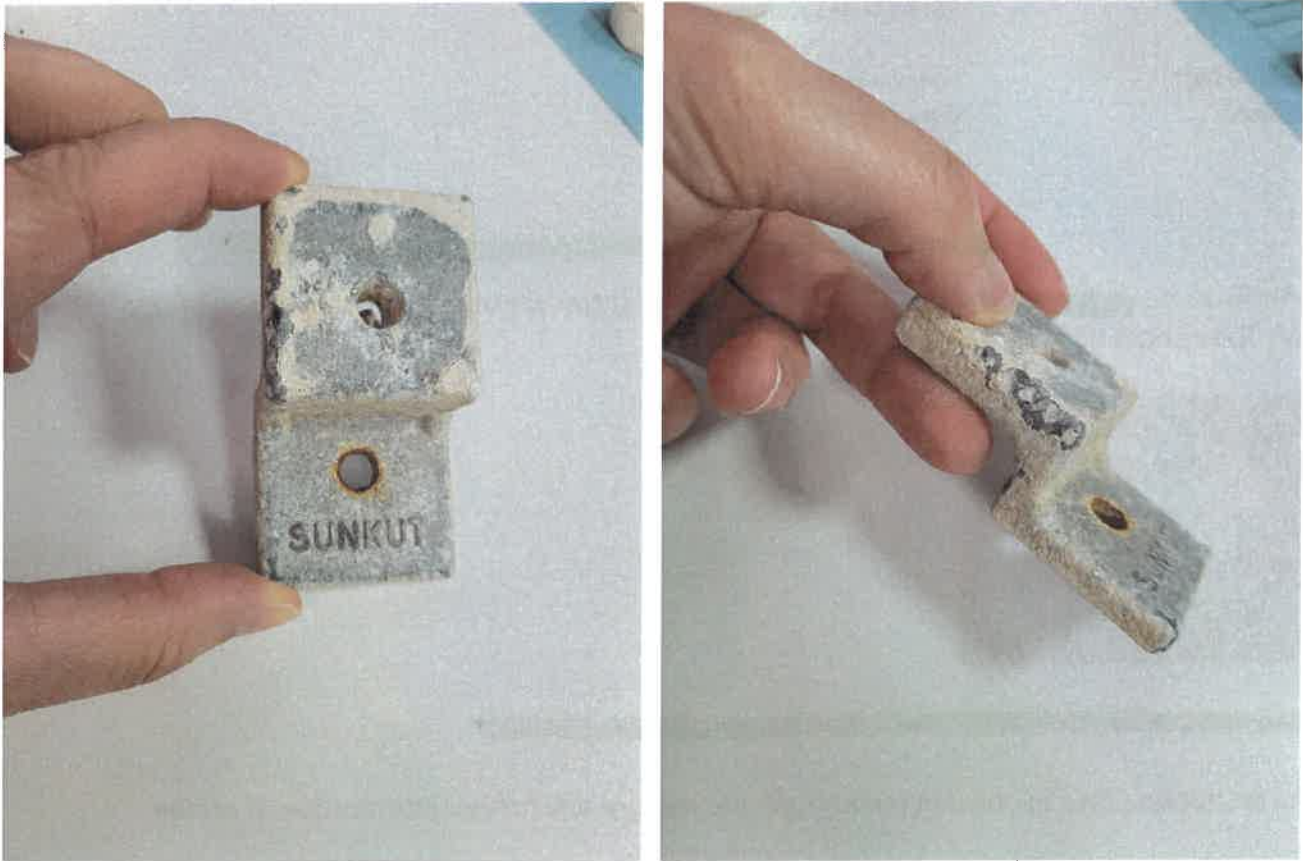

In regards to the below, I have spoken with our guy in the workshop, and he has advised we would need aluminium pulleys. Does this alter the price you have given us?

As for the brackets, these are the existing ones. We would need similar ones:

If you could please let me know how much they would be, that would be great. Many thanks.

Kind Regards

Tamara
Lopez-Dominguez

Interior Design Advisor
tamara@cpinteriors.ie