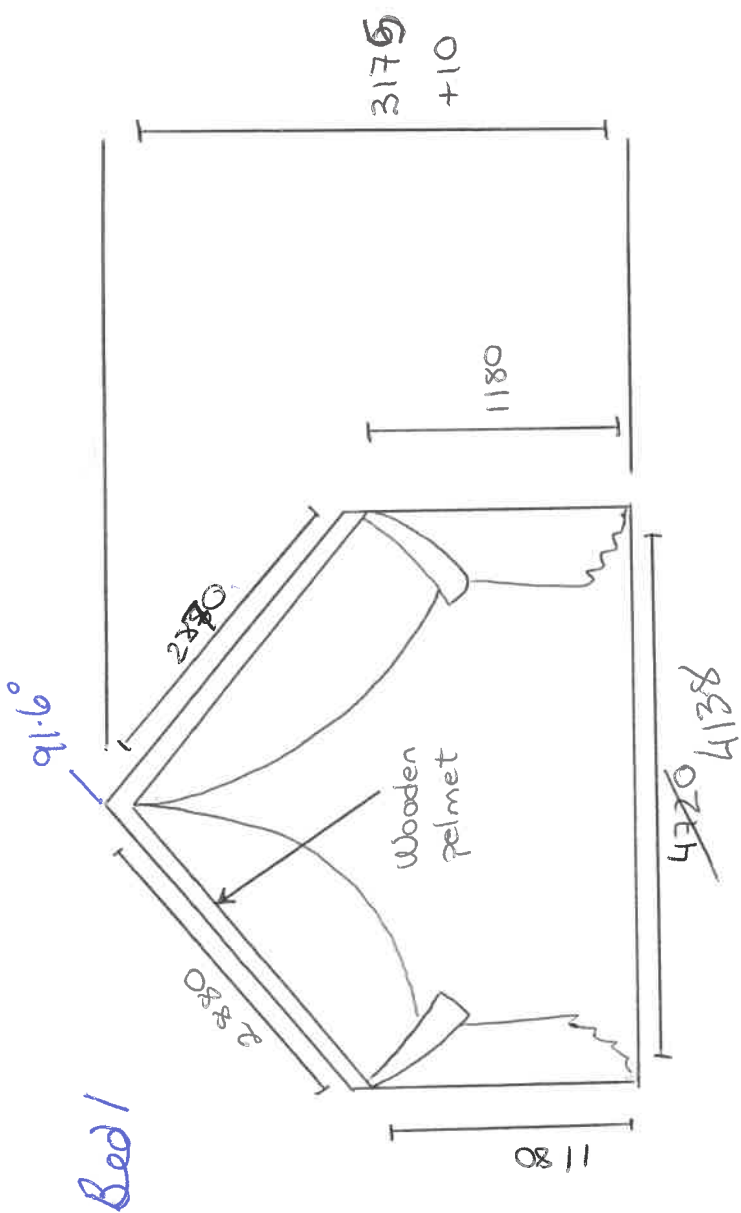

BEDROOM 1 +2

- Double Pleat headers.
- Blackout lining

- Curtain trouser crease on floor (+10)
to block light.

= leading Edge of 100mm on each
Side to ensure no light gap.

~ Please note if not sure.

CP INTERIORS

Mr. Alan Gaynor

Mar Y Cel
Rue De Cote
St Martin

Date	Reference	Your Contact
02-08-2024	SO15984	Tamara

Customer Ref.

Curtains and blinds - 7 Baycroft Apartments, La Route de la Haule St Lawrence JE3 1BA

Quote

Our Price Promise to you
We are so confident our pricing is competitive, that we will beat any written quotation for equivalent product by 5%

Supply & Fit/Supply Only

Location	Description	QTY	Price
Living Room	Hand finished pair of curtains, with a double pleat header. Lined.	1	£ 1,692.00
	Fabric, 14m of Kobe Ekon 2 @£90.50 per metre, ✓	1	£ 1,267.00
	Curtain Pole / Track, Somfy Irismo electric curtain track, in white, with standard gliders. Operated with an RTS rechargeable battery motor.	1	£ 1,488.00
	Situo 1 remote and charger,	1	£ 70.00
	OPTIONAL: 1x 20cm Li-ion magnetic adapter and 1x 85cm Li-ion magnetic extension.,	1	£ 23.00
Bedroom 1 + 2	Hand finished pair of "theatre" curtains, with a double pleat header and blackout lining.	1	£ 4,461.00
	Curtains to be hung behind timber pelmet, and to sit on floor to block light.		
	Hand finished pair of "theatre" curtains, with a double pleat header and blackout lining.	1	£ 2,696.00
	Curtains to be hung behind timber pelmet, and to sit on floor to block light.		
	Fabric, 57.5m of Villa Nova Hurley Pigeon @£35 per metre, ✓	1	£ 2,012.50
	To build timber pelmet to both windows. Excludes decorating.,	1	£ 1,800.00
	2x Pairs of Tiebacks to be discussed. Price TBC., Subject to final measurements,	1	

Terms : 40% deposit due with order, 40% on delivery & final 20% on completion

BACS Payment	
Bank:	NatWest
Sort Code:	60 12 03
Account No:	66577772
Carpet Protection (C.I) Ltd T/A CP Interiors	

Phone and Card Payment
Payment can be made in person or by phone. If phone, please call us on 01534 768141 and have your card details ready. Note, we do not accept American Express or Cheque payments.

Subtotal :	£ 15,509.50
GST :	£ 775.48
Total :	£ 16,284.98

Fabrics ordered ✓