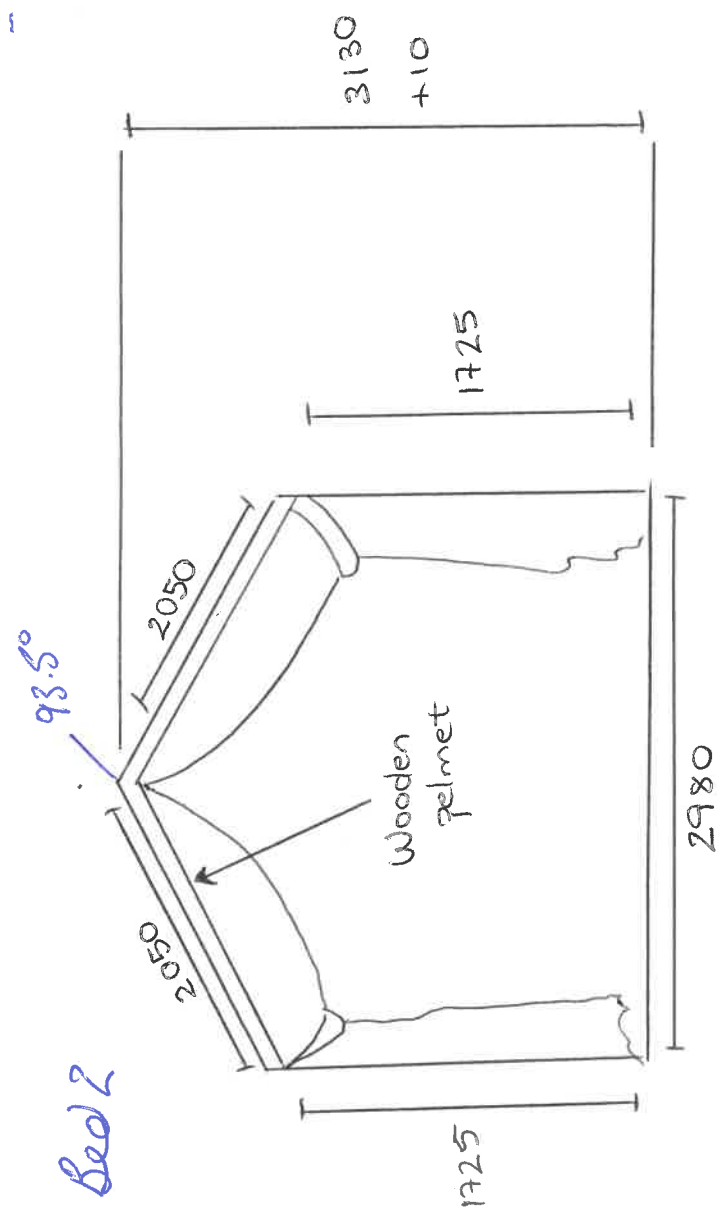

BEDROOM 1 +2

- Double Pleat headers.
- Blackout lining

- Curtain trouser crease on floor (+10)
to block light.

= leading Edge of 100mm on each
Side to ensure no light gap.

~ Please note if not sure.

CP INTERIORS

Mr. Alan Gaynor

Mar Y Cel
Rue De Cote
St Martin

Date	Reference	Your Contact
02-08-2024	SO15984	Tamara

Customer Ref.

Curtains and blinds - 7 Baycroft Apartments, La Route de la Haule St Lawrence JE3 1BA

Quote

Our Price Promise to you
We are so confident our pricing is competitive, that we will beat any written quotation for equivalent product by 5%

Supply & Fit/Supply Only

Location	Description	QTY	Price
Living Room	Hand finished pair of curtains, with a double pleat header. Lined.	1	£ 1,692.00
	Fabric, 14m of Kobe Ekon 2 @£90.50 per metre, ✓	1	£ 1,267.00
	Curtain Pole / Track, Somfy Irismo electric curtain track, in white, with standard gliders. Operated with an RTS rechargeable battery motor.	1	£ 1,488.00
	Situo 1 remote and charger,	1	£ 70.00
	OPTIONAL: 1x 20cm Li-ion magnetic adapter and 1x 85cm Li-ion magnetic extension.,	1	£ 23.00
Bedroom 1 + 2	Hand finished pair of "theatre" curtains, with a double pleat header and blackout lining.	1	£ 4,461.00
	Curtains to be hung behind timber pelmet, and to sit on floor to block light.		
	Hand finished pair of "theatre" curtains, with a double pleat header and blackout lining.	1	£ 2,696.00
	Curtains to be hung behind timber pelmet, and to sit on floor to block light.		
	Fabric, 57.5m of Villa Nova Hurley Pigeon @£35 per metre, ✓	1	£ 2,012.50
	To build timber pelmet to both windows. Excludes decorating.,	1	£ 1,800.00
	2x Pairs of Tiebacks to be discussed. Price TBC., Subject to final measurements,	1	

Terms : 40% deposit due with order, 40% on delivery & final 20% on completion

BACS Payment	
Bank:	NatWest
Sort Code:	60 12 03
Account No:	66577772
Carpet Protection (C.I) Ltd T/A CP Interiors	

Phone and Card Payment
Payment can be made in person or by phone. If phone, please call us on 01534 768141 and have your card details ready. Note, we do not accept American Express or Cheque payments.

Subtotal :	£ 15,509.50
GST :	£ 775.48
Total :	£ 16,284.98

Fabrics ordered ✓