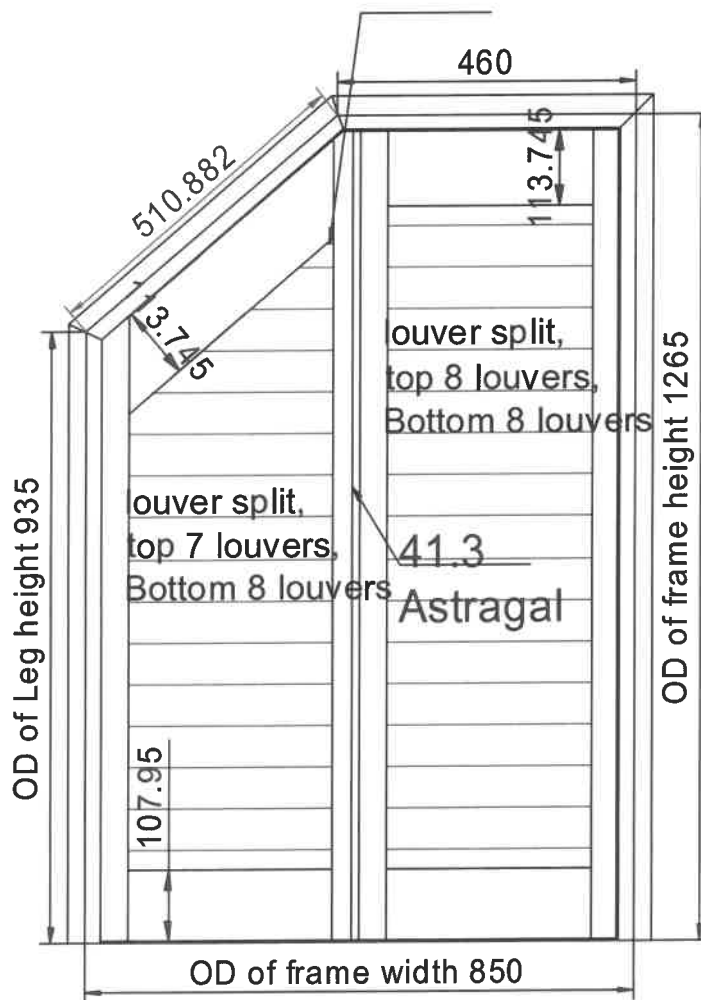

Order#: 211012415683	Customer Name: Jackie Richomme	
Dealer#: SO15787	Dealer Name: CP Interiors	Date: 2024/07/27
Please confirm the following drawing.		

No template provided, the following drawing is based on order size

1 Fixed louver for panel 1

Item 1 Qty: 1(RR) Louver: 76mm Color: 003-Silk White
Serrate Z Frame 50mm 3 sides Invisible Tilt Split tilt
position1: 600