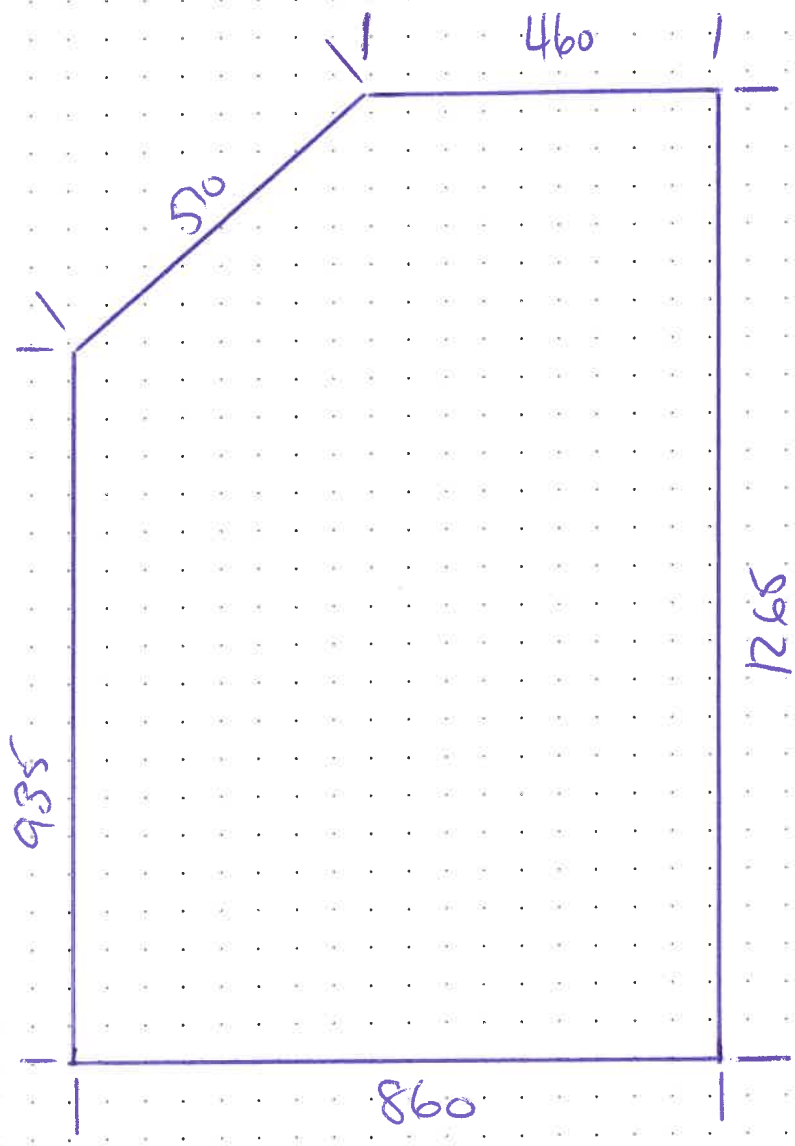

#5 Room	Living Room	Range	Shutters - Cuba	Colour	Pure White	Width	3270mm	Height	1943mm	Shutter Type	Bifold Track		
Additional Shutter Options		Panel type	Regular										
Track options		Type	90° Multi-fold	Top	89mm Top Track and Sides	Bottom	M Track	Fascia	Plain	Top Track Colour	Bright White		
Midrail & Louvre		Midrail	One	Position Critical	False	1st pos	935mm	Louvre	76mm	Tilt control	Silent Tilt	Split Position	mm
Layout		Config	LLLLRRR										
Frame Options		Build out	None										
Stile & Hinge		Stile	41.3mm Beaded Butt Stile	Hinge type	Standard Hinge	Hinge colour	Pure White						
Fitted hardware		Side magnets	False	Roof Catch	False								

#6 Room	Dining Room	Range	Shutters - Cuba	Colour	Pure White	Width	900mm	Height	1555mm	Shutter Type	Tier-on-Tier		
Additional Shutter Options		Panel type	Regular	Tier on Tier Position	830mm								
Midrail & Louvre		Midrail	None	Louvre	76mm	Tilt control	Silent Tilt	Split Position	mm	Split Position 2	mm		
Layout		Config	LLRR										
Frame Options		Frame	Beaded L Frame 46mm	Build out	None								
Stile & Hinge		Stile	41.3mm Beaded D-Mould Stile	Hinge type	Standard Hinge	Hinge colour	Pure White						
Fitted hardware		Side magnets	False	Roof Catch	False								
Batten #1		Type	Custom Batten	Colour	Pure White	Width	150mm	Depth	20mm	Length	1000mm	Qty	2
Batten #2		Type	Batten, 3 x 15	Colour	Pure White	Width	3mm	Depth	15mm	Length	1655mm	Qty	2

1 Fixed louver for panel 1

Item 1 Qty: 1(RR) Louver: 76mm Color: 003-Silk White
 Serrate Z Frame 50mm 3 sides Invisible Tilt Split tilt
 position1: 600

RICHOMME MEASURE 23/07