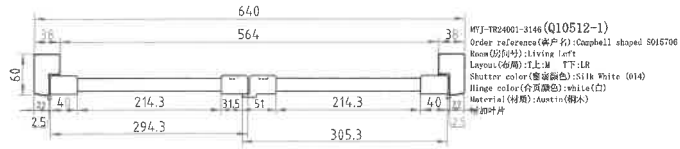

Please check the louvres in top shaped area should open individually or add a centre tilt rod to make them open together?
And also please confirm whether this line contains 2 shutters?

请确认异形窗扇叶片是中间明还是自由开合?

异形处磁铁固定
叶片自由开合!

■ HINGES
* MAGNETS