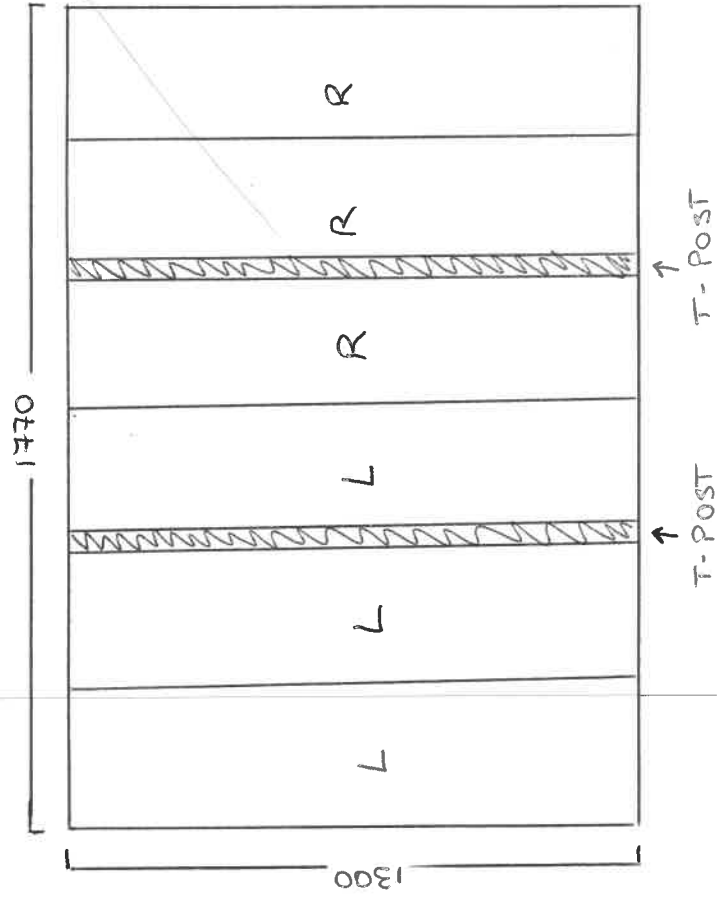

5015700 Campbell

Fixed with Magnets