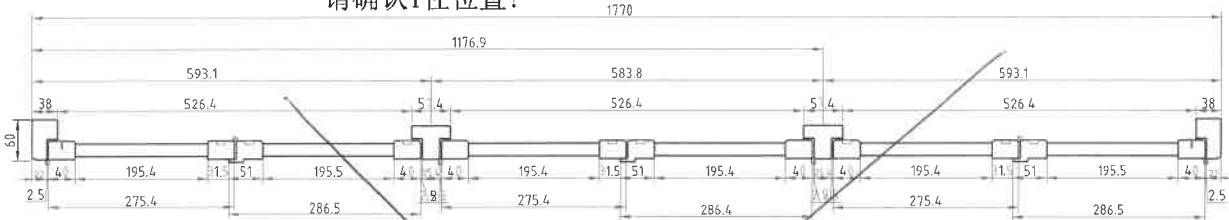

Please check whether the T post is correct?

请确认T住位置?