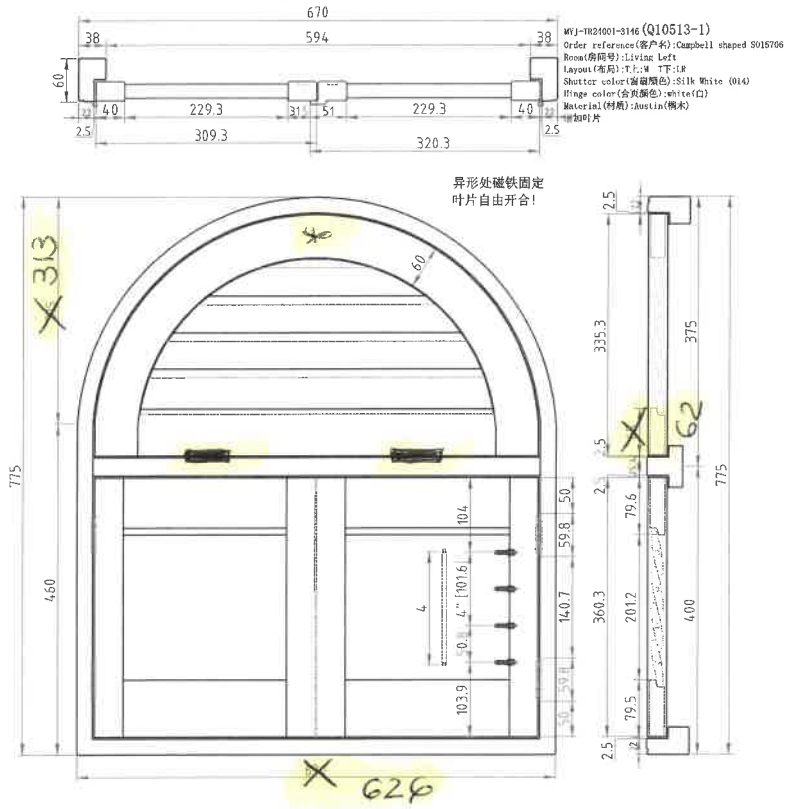

Please check the louvres in top shaped area should open individually or add a centre tilt rod to make them open together?
And also please confirm whether this line contains 2 shutters?

请确认异形窗扇叶片是中间明还是自由开合?