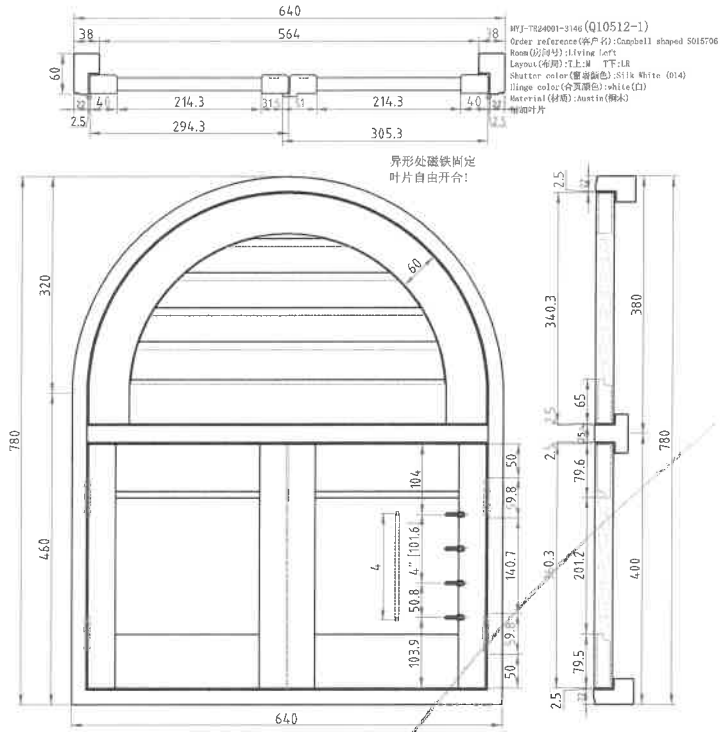

Please check the louvres in top shaped area should open individually or add a centre tilt rod to make them open together?
And also please confirm whether this line contains 2 shutters?

请确认异形窗扇叶片是中间明还是自由开合?