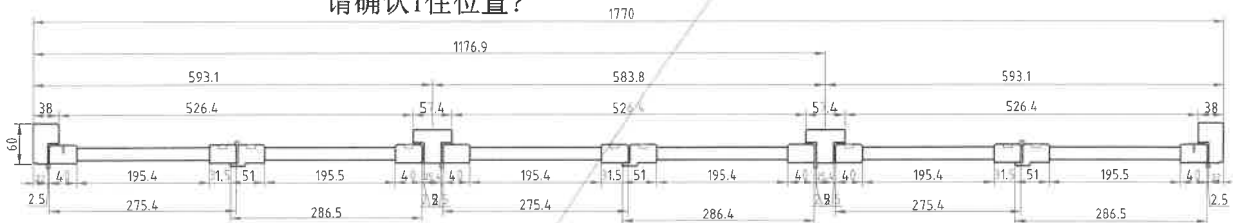

Bed 1
£101.50 x 2.5'
£454

请确认T住位置?

Please check whether the T post is correct?