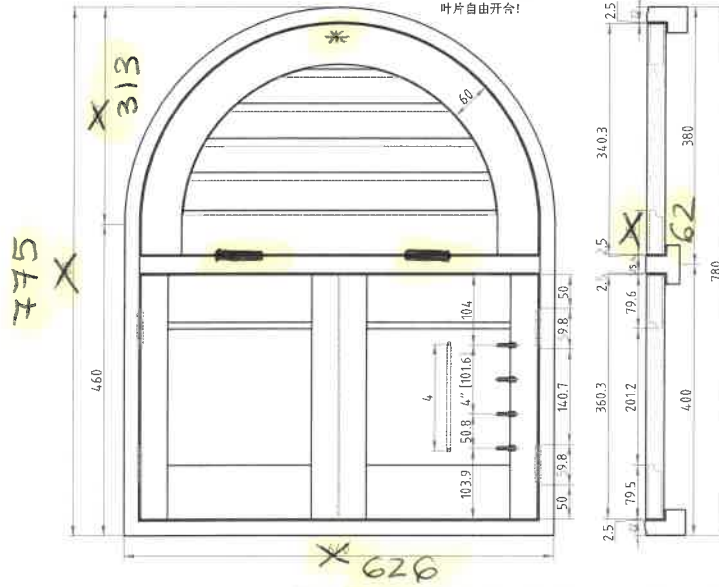

Please check the louvres in top shaped area should open individually or add a centre tilt rod to make them open together?
And also please confirm whether this line contains 2 shutters?

请确认异形窗扇叶片是中间明还是自由开合?

异形处磁铁固定
叶片自由开合!

■ HINGES
* MAGNETS

Please check whether the T post is correct?

请确认T住位置?

WTJ-TR24001-3146 (Q10512-2)
Order reference (客户号): Caspell shaped 5015706
Room (房间号): Living Left
Layout (布局): L.L.T.L.R.R
Shutter color (窗扇颜色): Silk White (014)
Hinge color (合页颜色): white (2)
Material (材料): Austri (榫木)
增加叶片