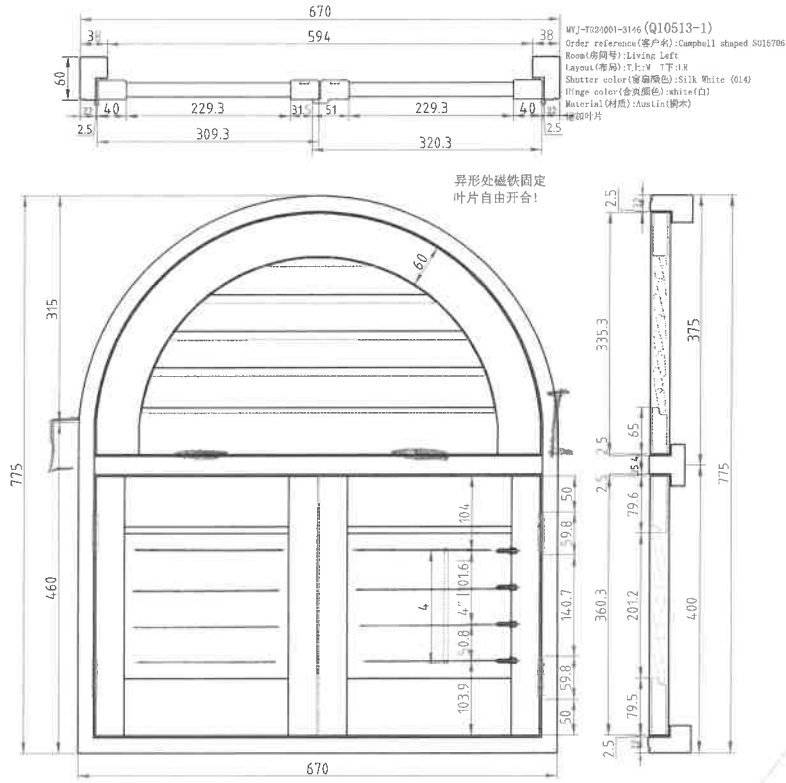

Please check the louvres in top shaped area should open individually or add a centre tilt rod to make them open together?
And also please confirm whether this line contains 2 shutters?

请确认异形窗扇叶片是中间明还是自由开合?

Bed 3
£183.70 x 2.5

£459