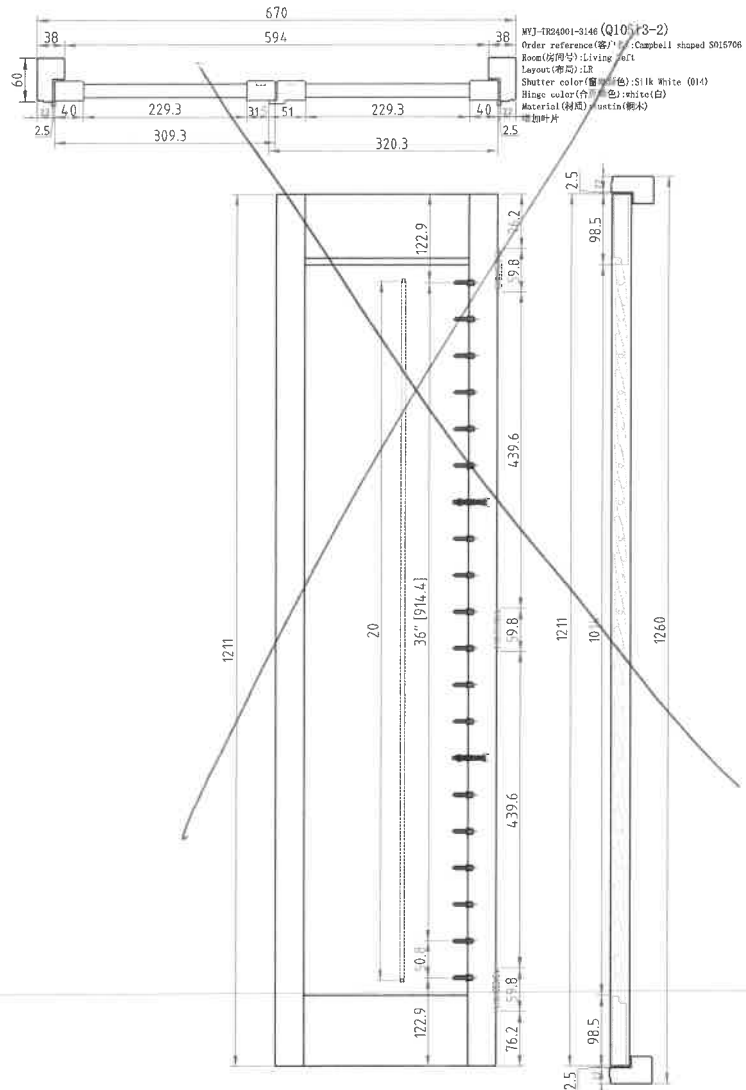

Please check the louvres in top shaped area should open individually or add a centre tilt rod to make them open together?
And also please confirm whether this line contains 2 shutters?

请确认异形窗扇叶片是中间明还是自由开合?