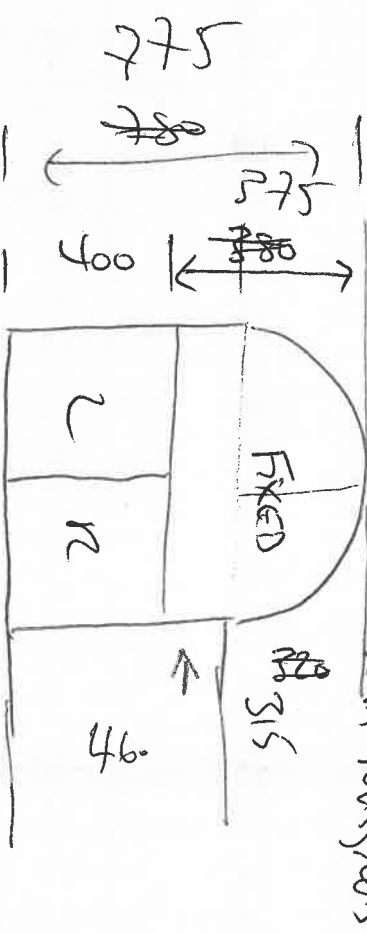

#

Bed 1

~~630~~ 630

+

1770 x 1300 0016

UTLRT RR

T1 - 550

T2 - 1180

4 side L-600

Bed 3