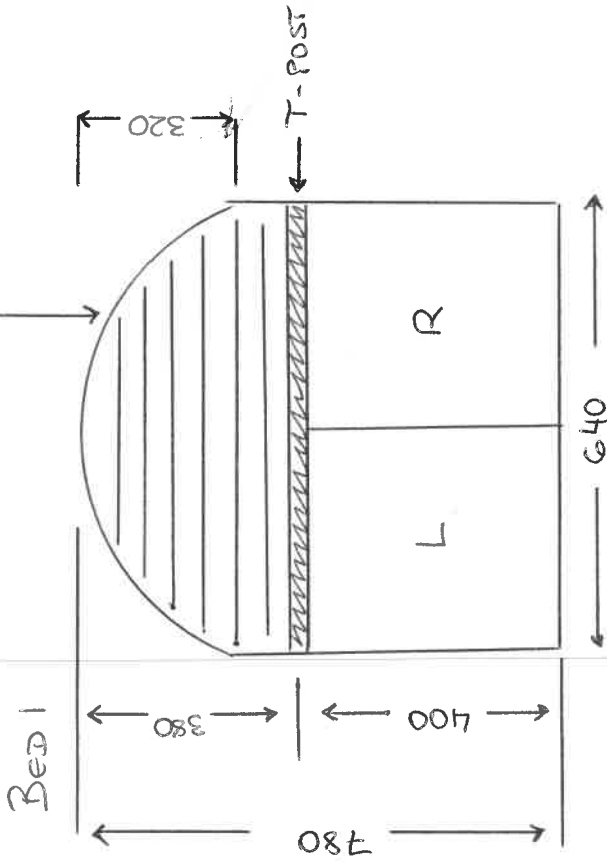

5015700 Campbell

Fixed with Magnets