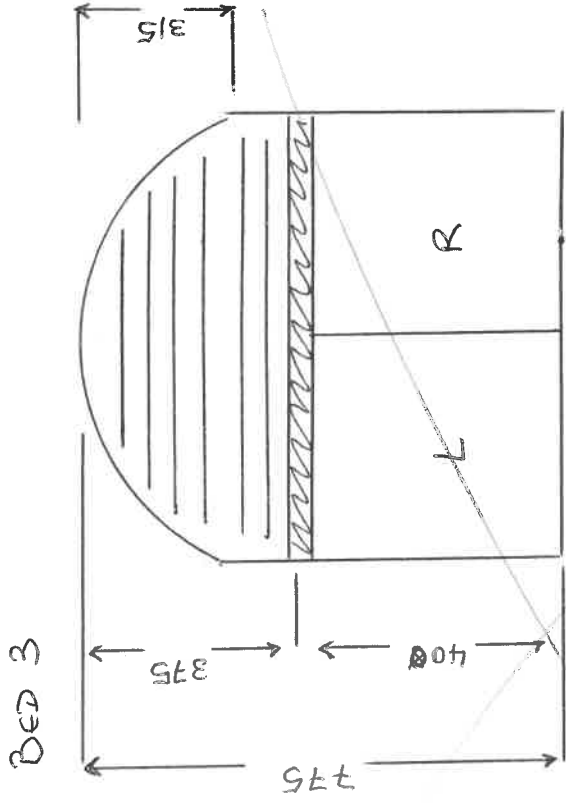

5015700 Campbell

Fixed with Magnets