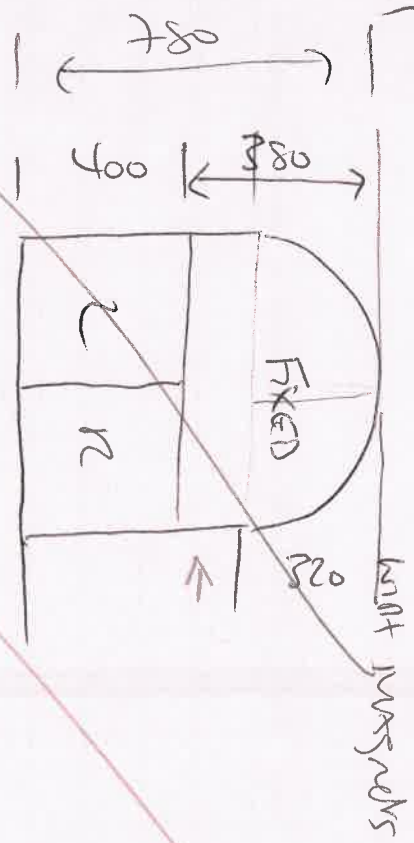

~~Bed~~

Bed 1

Bed 3

SEE FINAL PINK
FOR SHAPED SHUTTER

+

+

- 1770 x 1300 00216
- LT LRT RR
- T1 - 550
- T2 - 1180
- 4 side L-60
- 670 x 1260 0022 CR
- 4 side L-60
- split 4H 640