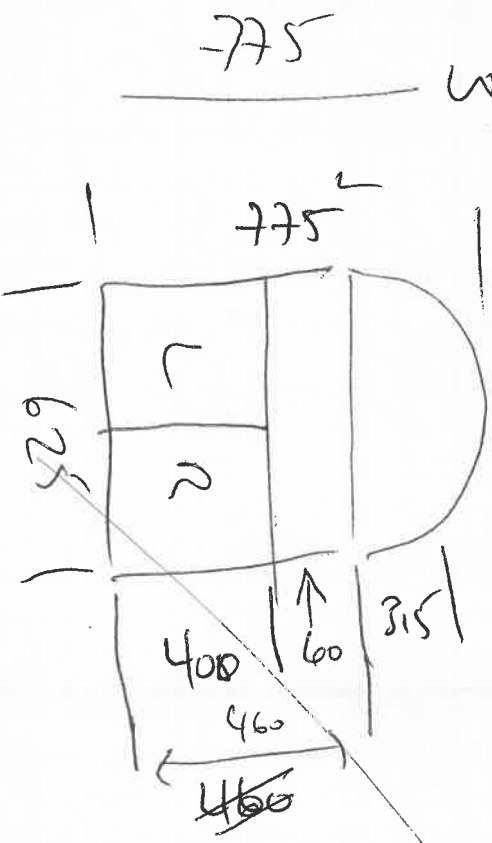

4 side L-600

Bed 3

+

670 x 1260 0012 CR

4 side L-600

Spill 4H 640

Please check the louvres in top shaped area should open individually or add a centre tilt rod to make them open together?  
 And also please confirm whether this line contains 2 shutters?