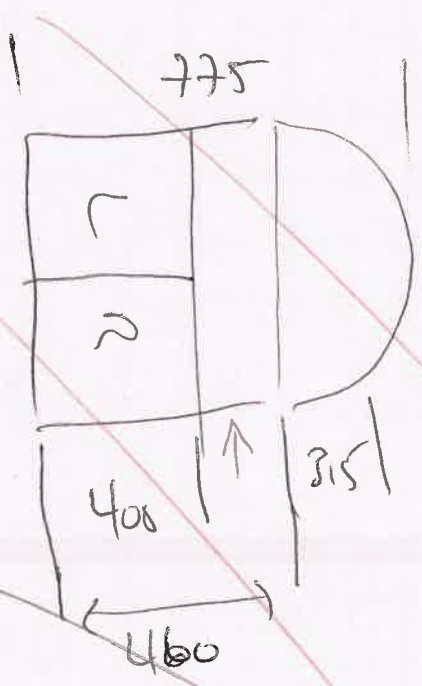

~~Bed~~

Bed 1

Bed 3

SEE FINAL PINK
FOR SHAPED SHUTTER

+

+

- 1770 x 1300 00216
- LT LRT RR
- T1 - 550
- T2 - 1180
- 4 side L-60
- 670 x 1260 0022 CR
- 4 side L-60
- split 4H 640