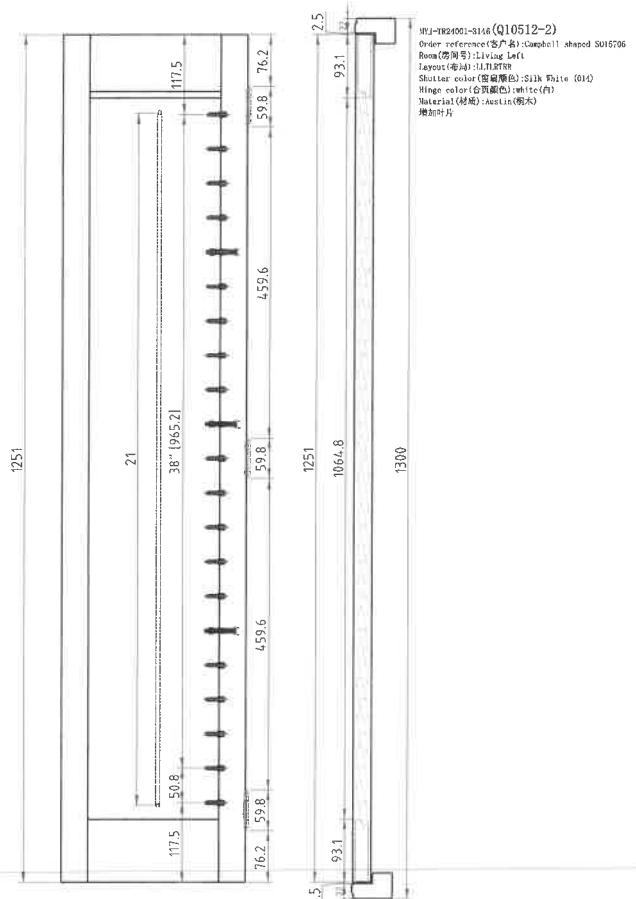

Bed 1
£101.50 x 2.5'
£454

请确认T住位置?

Please check whether the T post is correct?