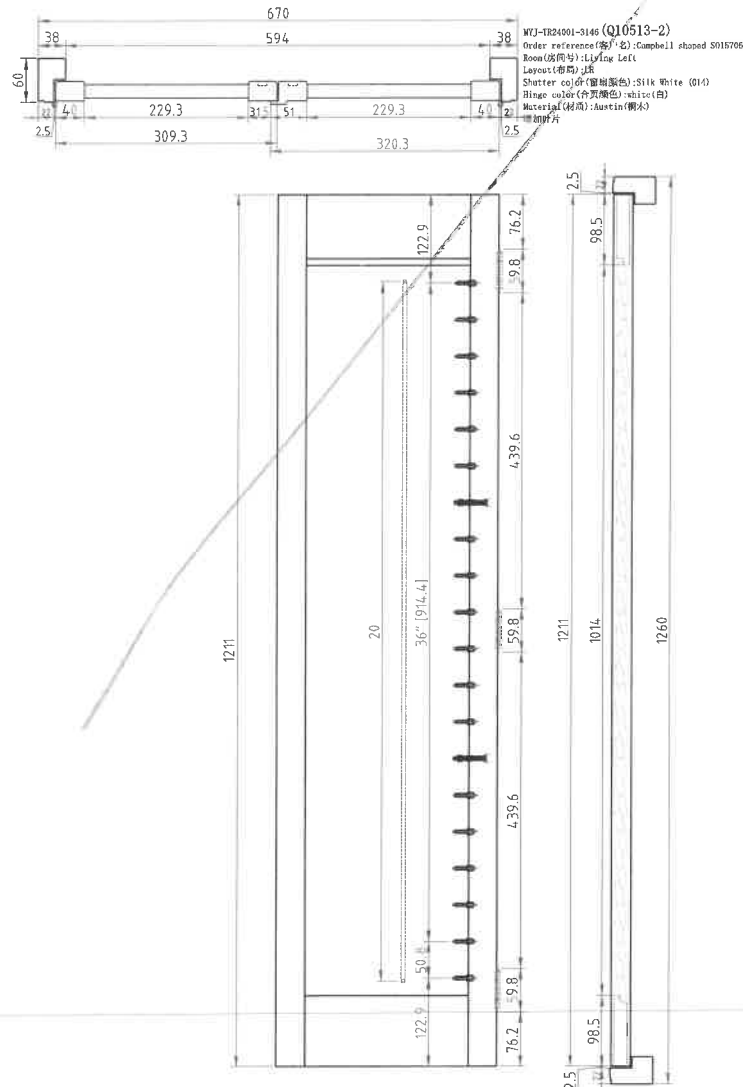

Please check the louvres in top shaped area should open individually or add a centre tilt rod to make them open together?
And also please confirm whether this line contains 2 shutters?

请确认异形窗扇叶片是中间明还是自由开合?

Bed 3
£183.70 x 2.5

£459