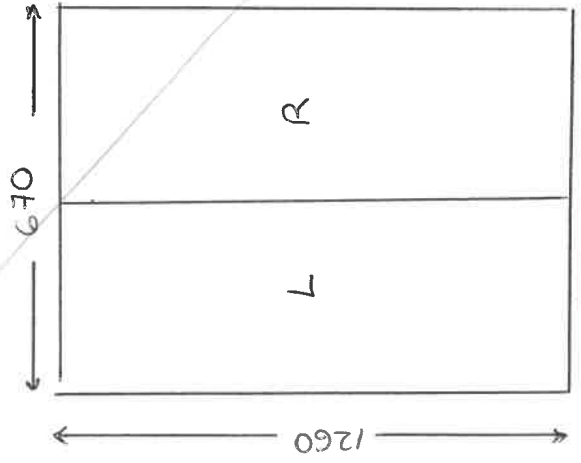

5015700 Campbell

Fixed with Magnets