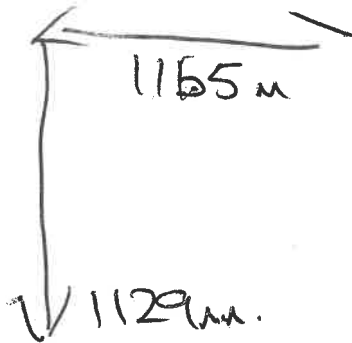

WE ARE MACMILLAN.
CANCER SUPPORT
JERSEY

Freephone Helpline: 0800 735 0275
www.macmillanjersey.com

Window Dressings

A shade to suit every window including shutters, curtains, insect screens, velux and more.

Home Accessories

Inspiring home accessories and furniture, including smart home technology features.

Interior & Exterior

Speak to our expert team to transform your spaces with our stylish interior & exterior solutions.

01534 768141

info@cpinteriors.je

www.cpinteriors.je

Unit 28 Rue Des Pres Trading Estate, St Saviour, Jersey, JE2 7QN

PTO