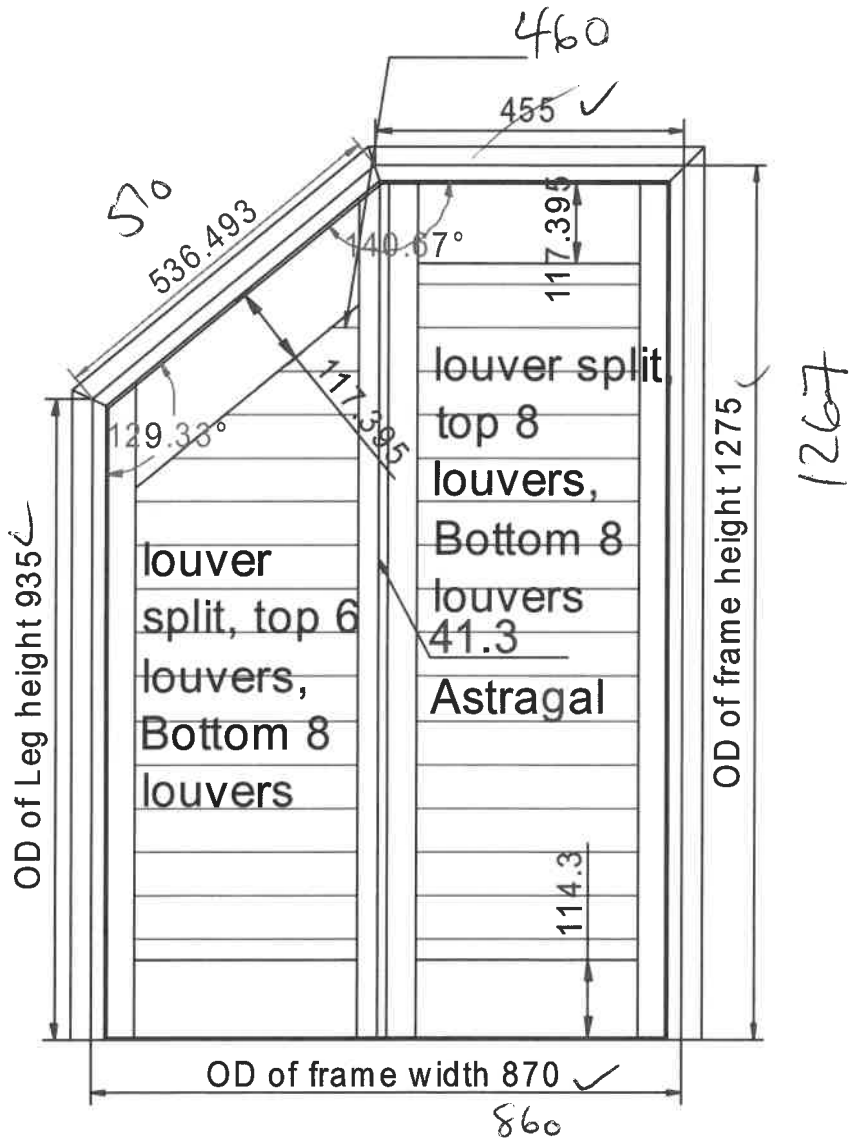

1 Fixed louver for panel 1

Item 1 Qty: 1(RR) Louver: 76mm Color: 003-Silk White
 Serrate Z Frame 50mm 3 sides Invisible Tilt Split tilt
 position1: 600

Order#: 211012415683	Customer Name: Jackie Richomme
Dealer#: SO15787	Dealer Name: CP Interiors
Date: 2024/07/09	
Please confirm the following drawing.	

No template provided, the following drawing is based on order size