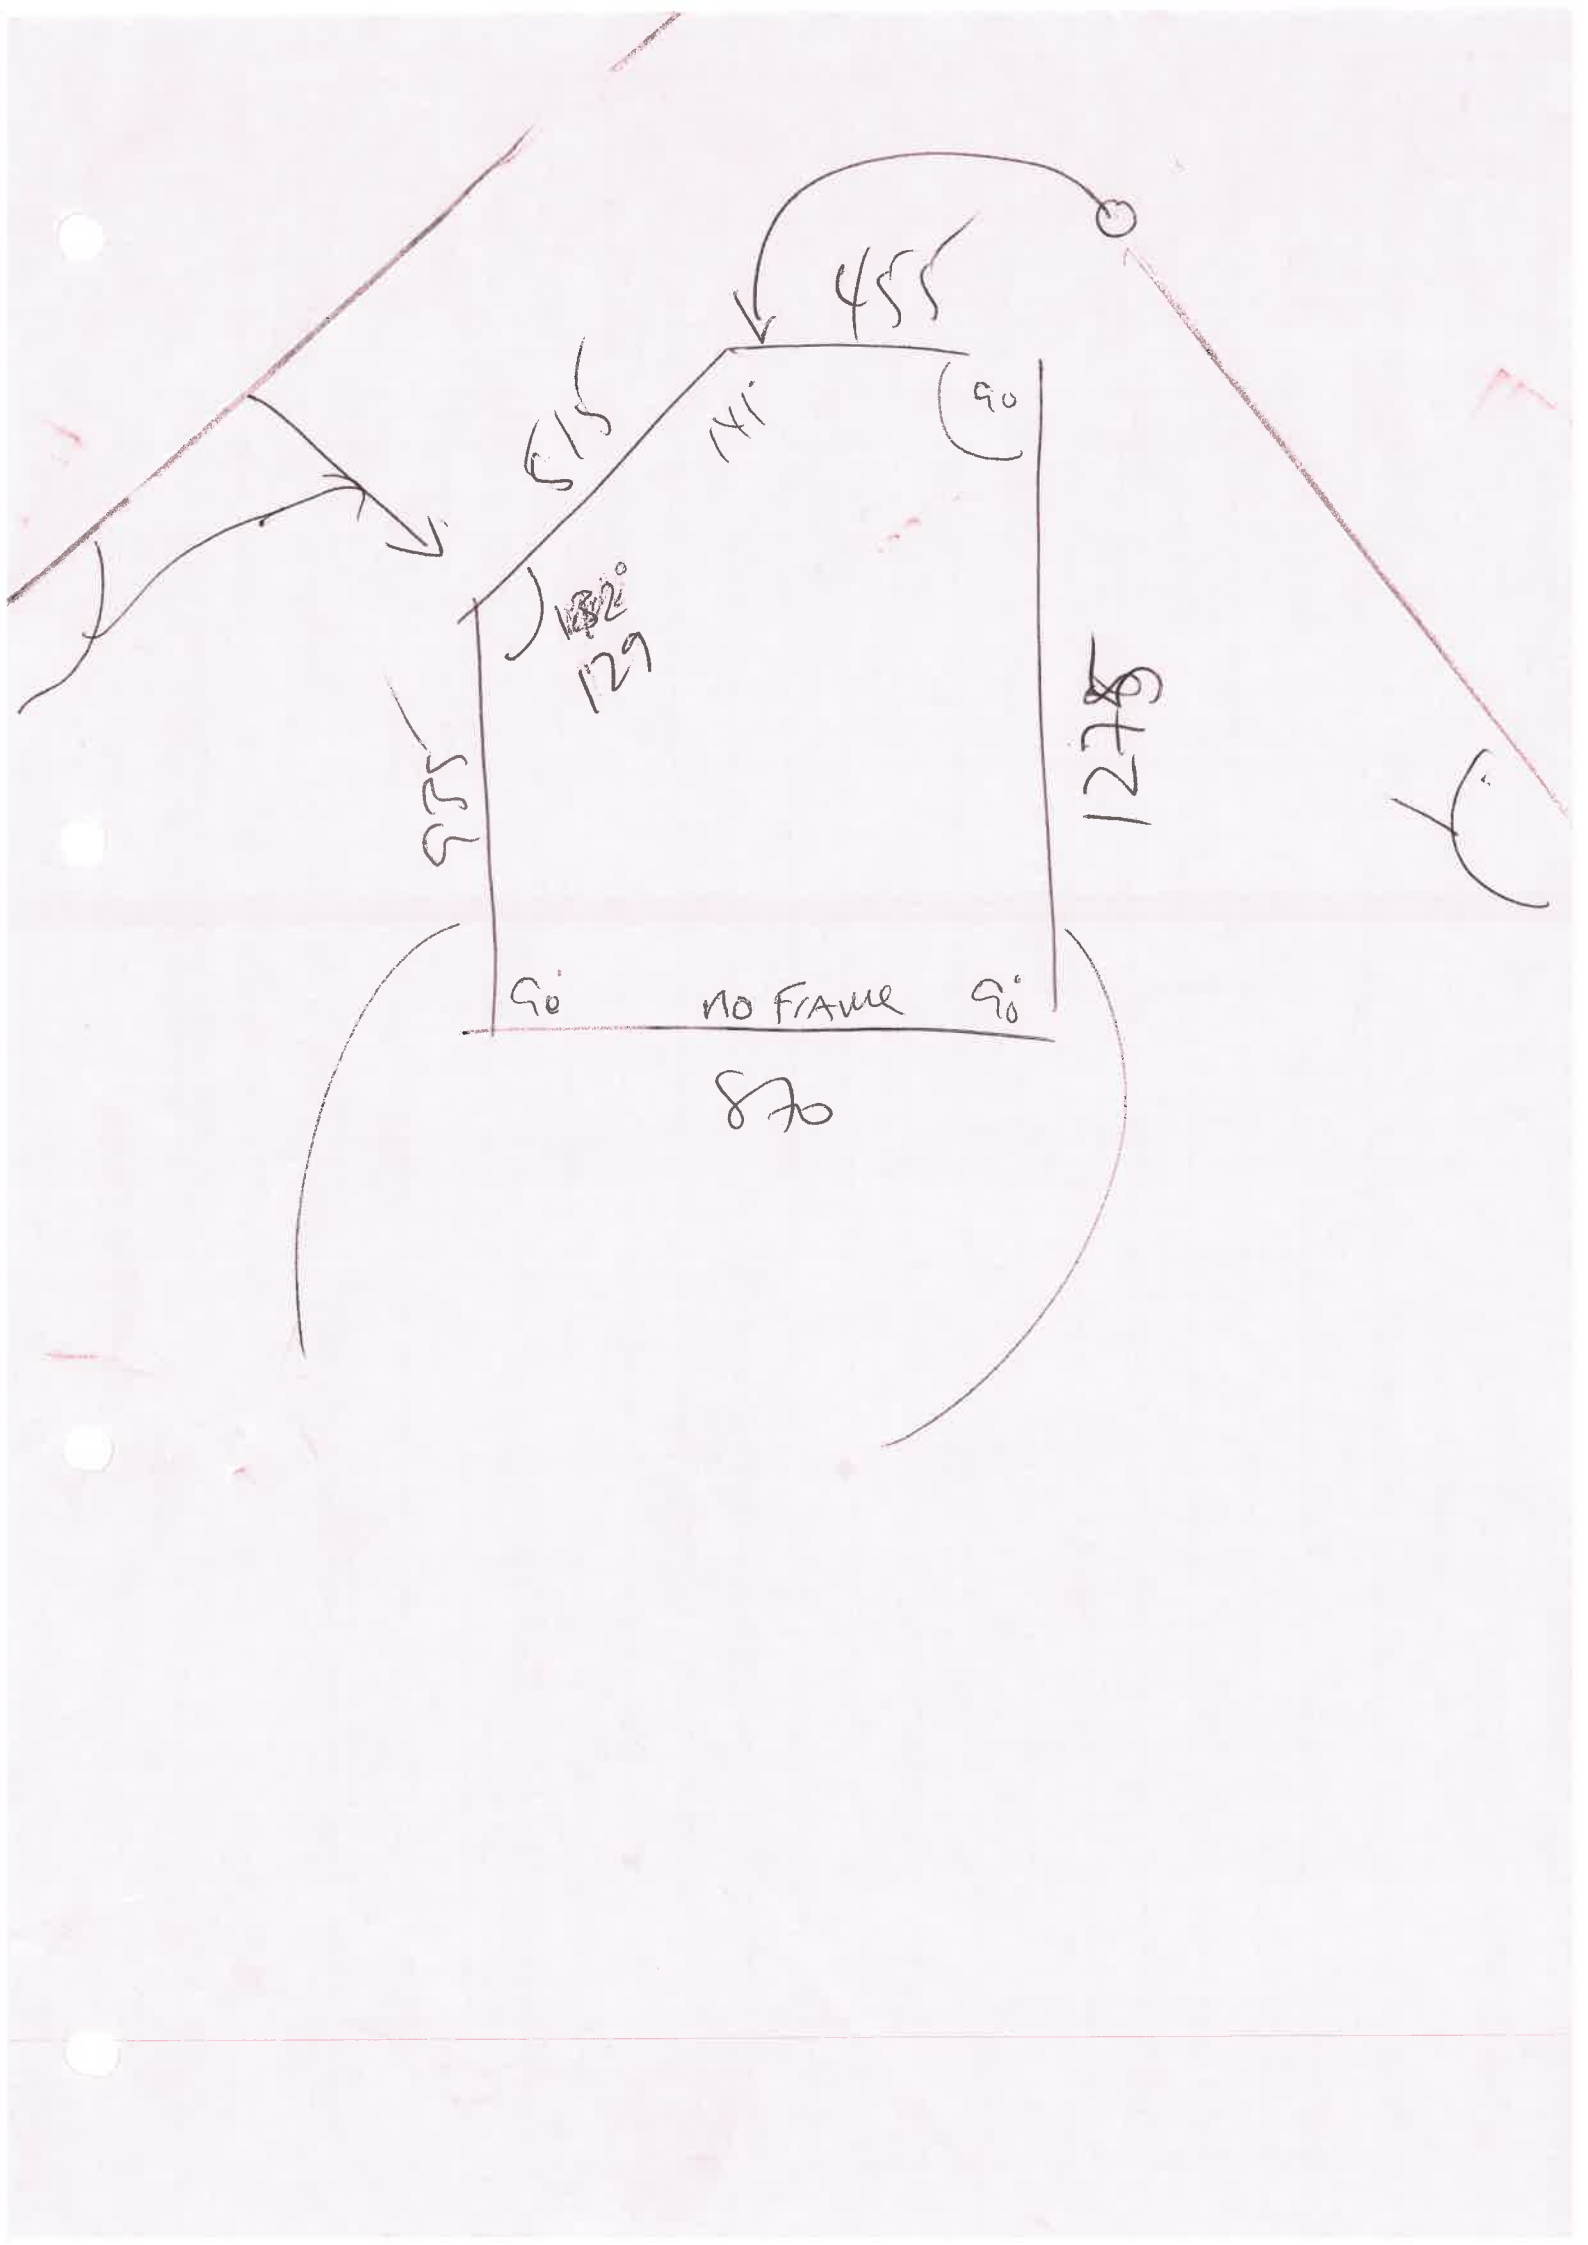

Order#: 211012415683	Customer Name: Jackie Richomme
Dealer#: SO15787	Dealer Name: CP Interiors
Date: 2024/07/22	
Please confirm the following drawing.	

No template provided, the following drawing is based on order size

1 Fixed louver for panel 1

Item 1 Qty: 1(RR) Louver: 76mm Color: 003-Silk White
 Serrate Z Frame 50mm 3 sides Invisible Tilt Split tilt
 position1: 600

Order#: 211012415683	Customer Name: Jackie Richomme
Dealer#: SO15787	Dealer Name: CP Interiors
Date: 2024/07/09	
Please confirm the following drawing.	

No template provided, the following drawing is based on order size