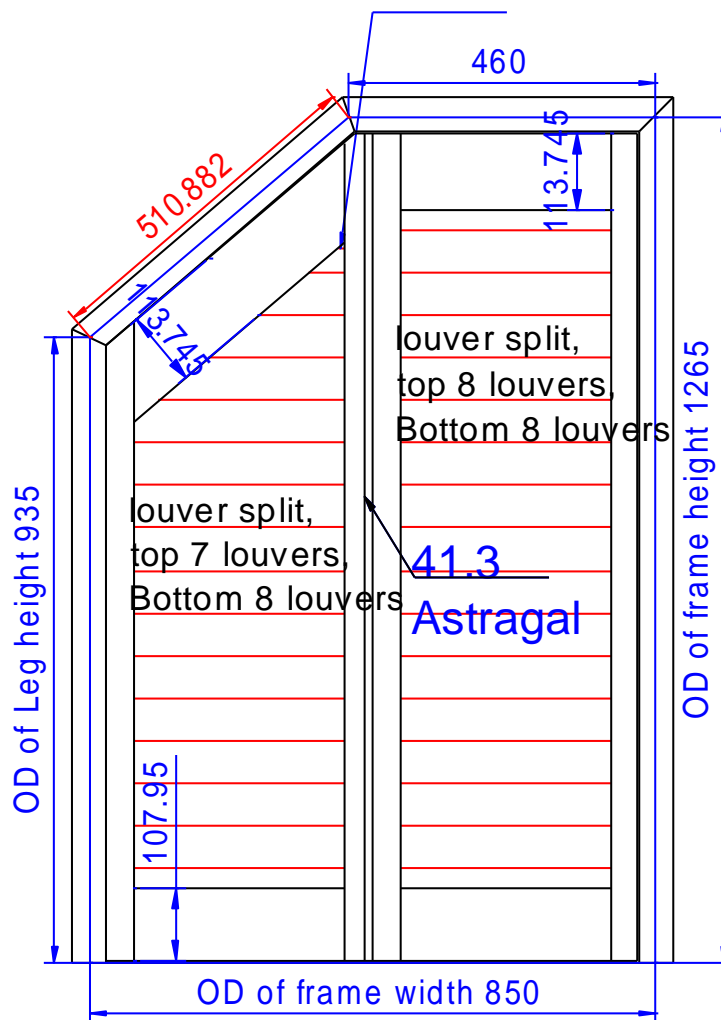

Order#:	211012415683	Customer Name:	Jackie Richomme		
Dealer#:	SO15787	Dealer Name:	CP Interiors	Date:	2024/07/27
Please confirm the following drawing.					

No template provided, the following drawing is based on order size

1 Fixed louver for panel 1

Item 1 Qty: 1(RR) Louver: 76mm Color: 003-Silk White
 Serrate Z Frame 50mm 3 sides Invisible Tilt Split tilt
 position1: 600