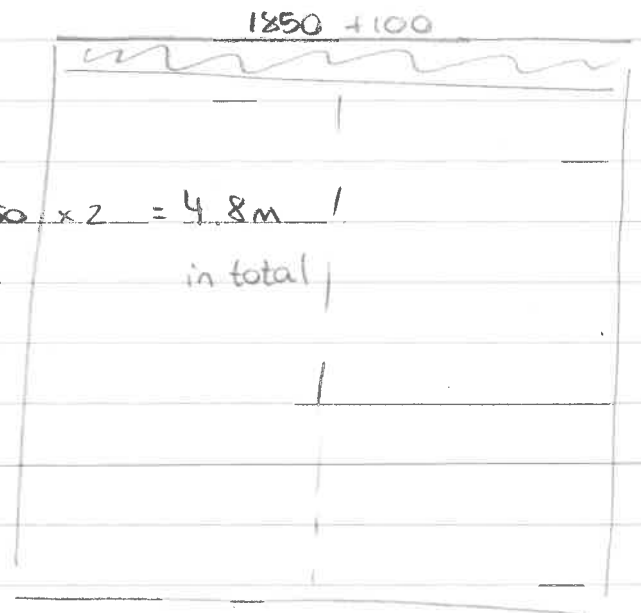

$$2450 + 550 \times 2 = 6 \text{ m in total}$$

w.z

$$1850 + 550 \times 2 = 4.8 \text{ m}$$

in total