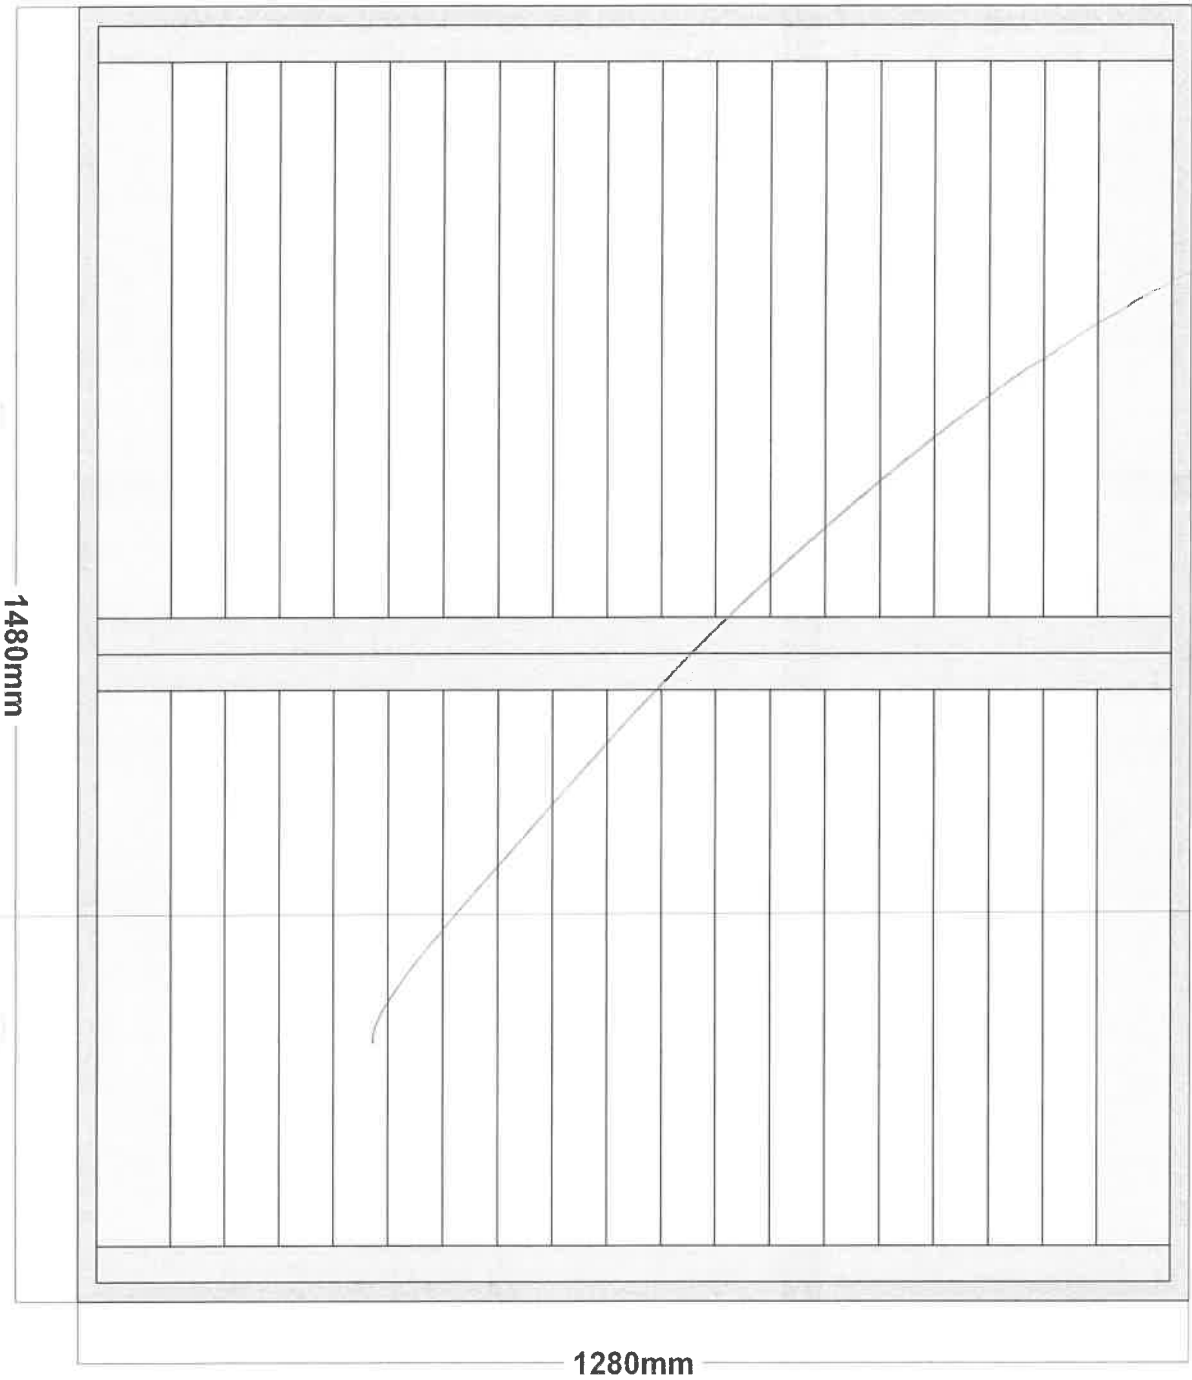

Miss Sharon Bisson
SC241 | 20467
SO15435