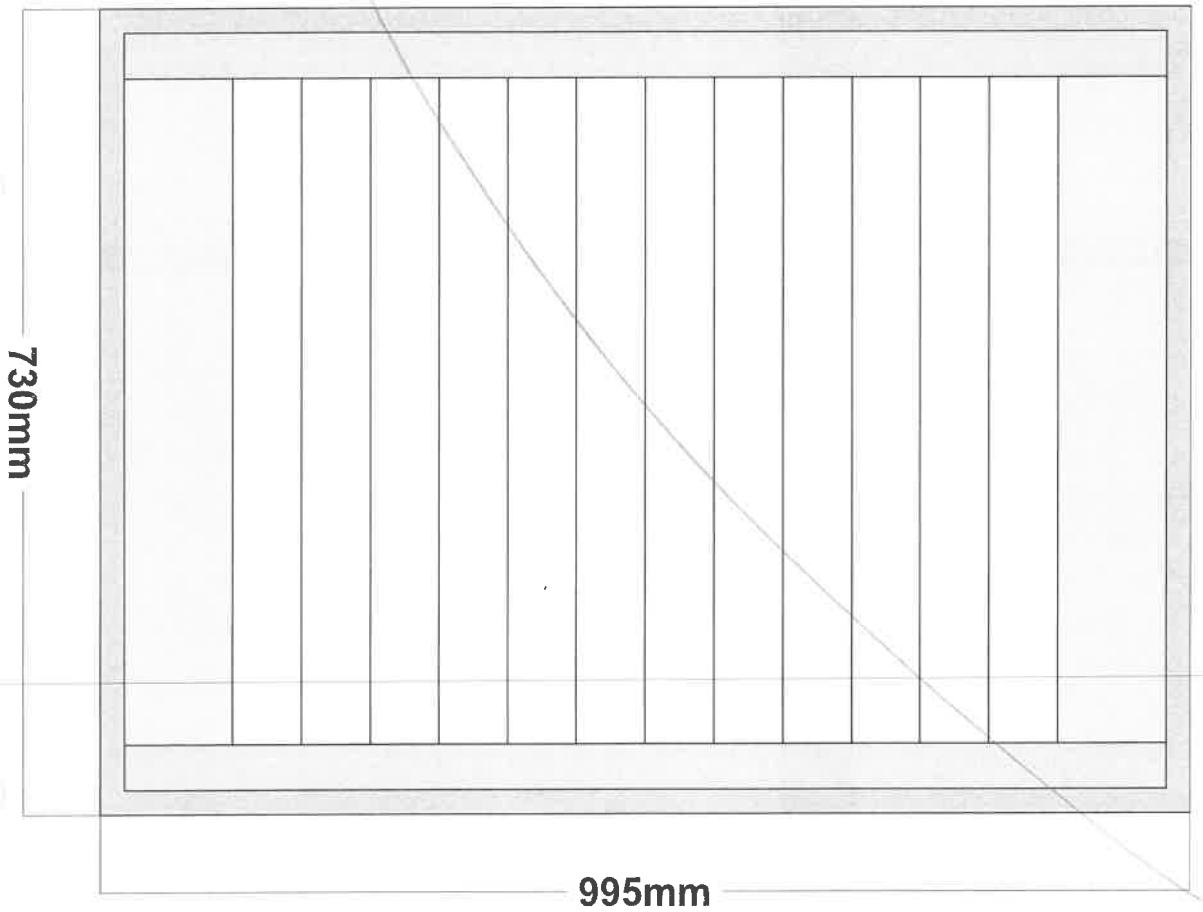

Miss Sharon Bisson
SC241120467
SO15435