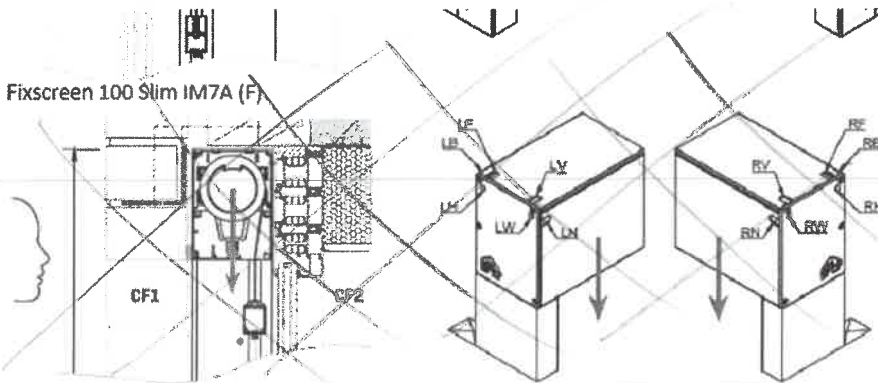

Fixscreen 100 Slim IM7B (F)