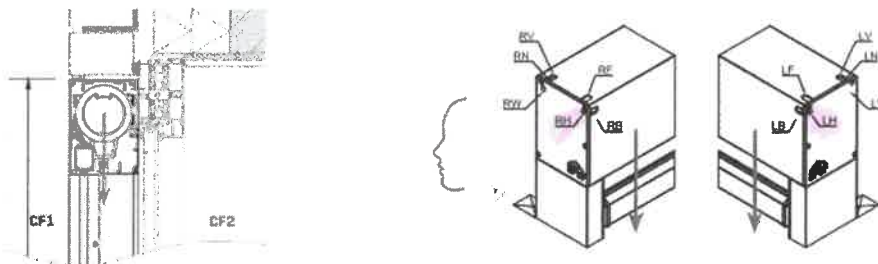

Fixscreen 100 Slim IM7B (F)