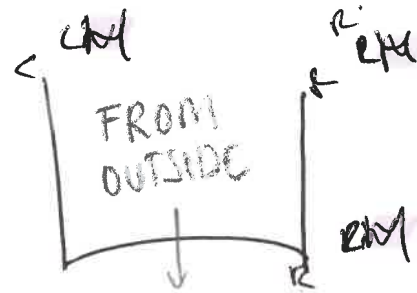

Cable passage

The position of the cable throughput depends on the product choice and the selected assembly situation. Look towards your screen from the point of view in which you would demount the fabric roller. That sight of view will define the position of the motor left or right. Each position has a well-specified code and can be positioned either on the left or on the right:

Code	Feed type
A	Back cover bottom
B	Back cover up
F	Upper site back
G	Sideways down
H	Sideways up
I	Backside middle
J	Sideways middle
K	Through side channel
N	Front high
V	Upper site front
W	Sideways

Fixscreen 100 IM1