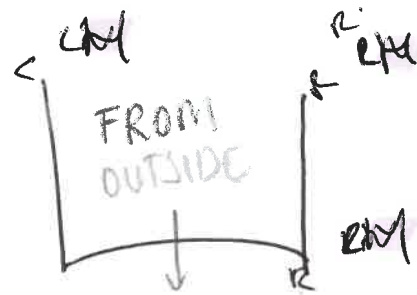

Cable passage

The position of the cable throughput depends on the product choice and the selected assembly situation. Look towards your screen from the point of view in which you would demount the fabric roller. That sight of view will define the position of the motor left or right. Each position has a well-specified code and can be positioned either on the left or on the right:

Code	Feed type
A	Back cover bottom
B	Back cover up
F	Upper site back
G	Sideways down
H	Sideways up
I	Backside middle
J	Sideways middle
K	Through side channel
N	Front high
V	Upper site front
W	Sideways

Fixscreen 100 IM1