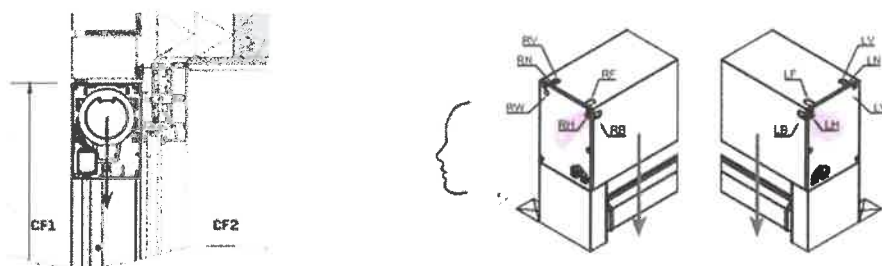

Fixscreen 100 Slim IM7B (F)