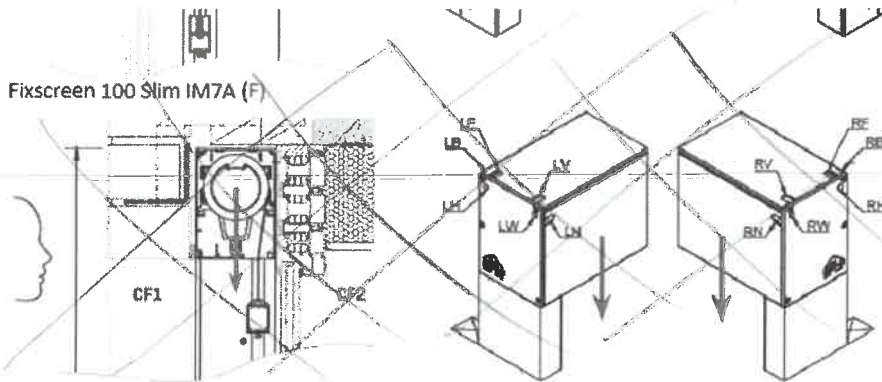

Fixscreen 100 Slim IM7B (F)