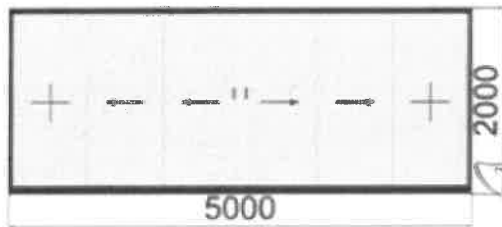

Position 1 - interior view (images similar)

front view

Screenshot

RRP £5,673
 Supply only £4,538

side profiles optional. @ £63 each approx (included in £5673).

Lee Rajcan - additional quote.