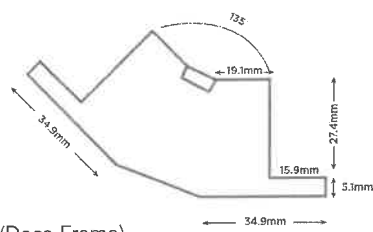

(Deco Frame)
32mm with insert