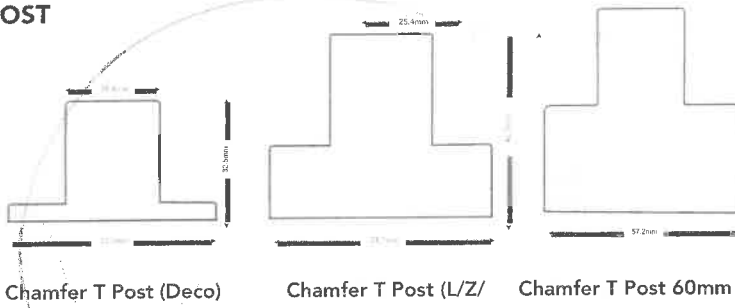

CUBA

T-POST

NB. Please note that horizontal T Posts over 1219mm are not covered by warranty.

NB. When ordering the panel configuration with a vertical T-post and only some of the panels have a top frame or a bottom frame, the T-post will extend to the top frame or bottom frame OD size by default.