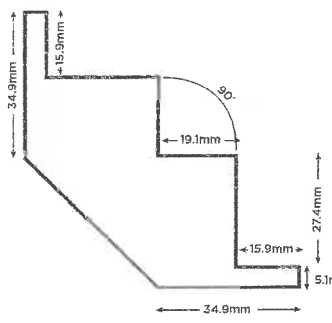

CORNER POST

(Deco Frame)
32mm