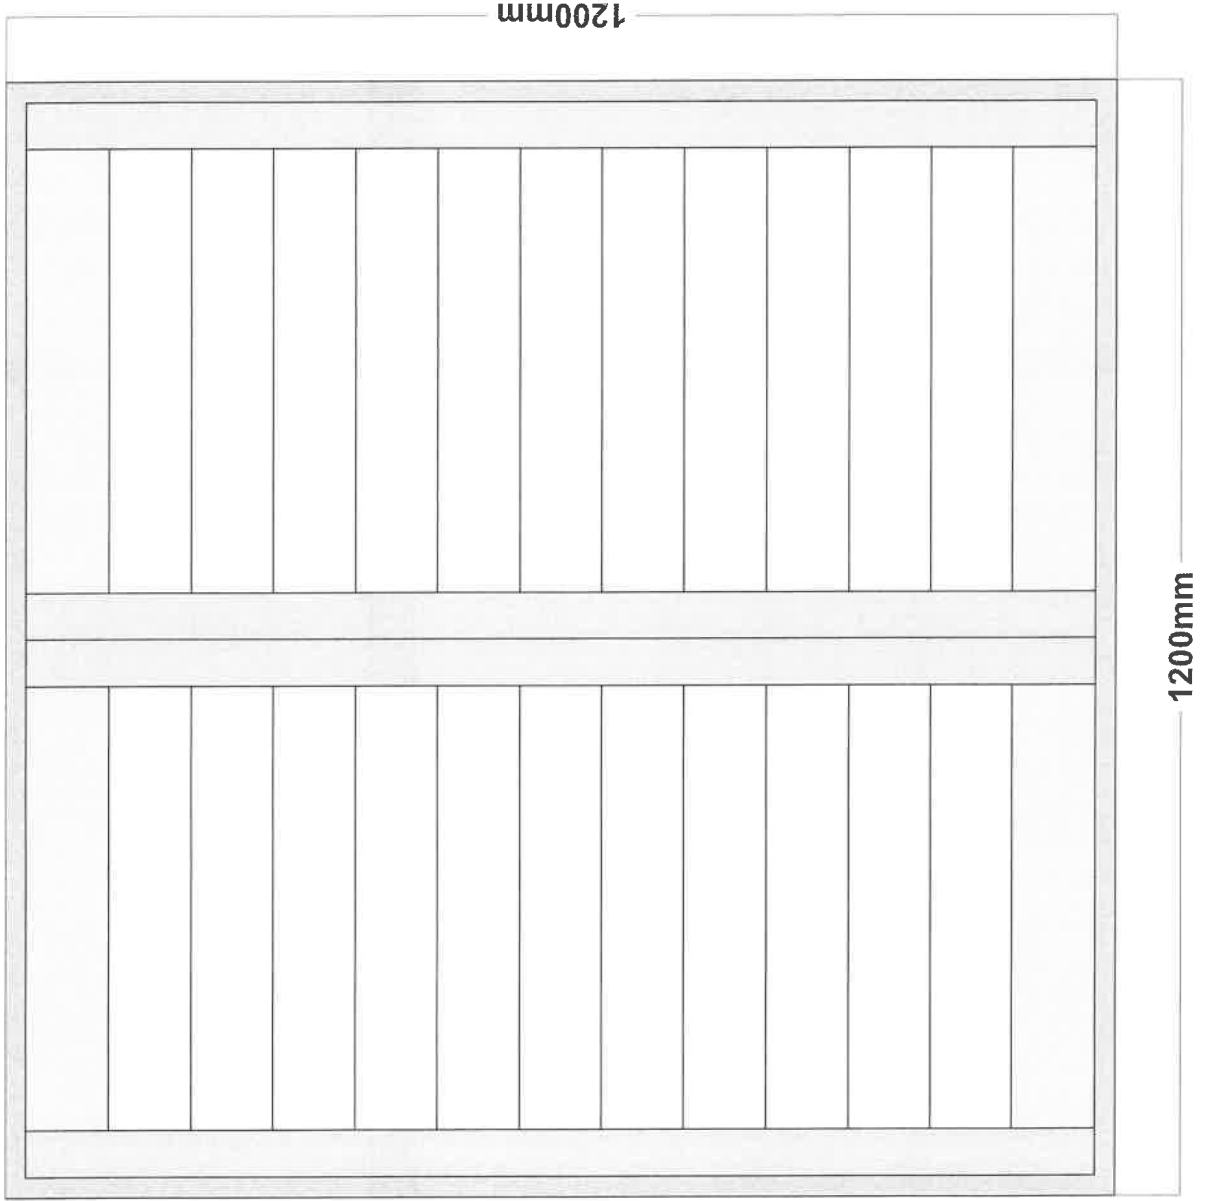

Mr Simon & Laura Barrett
SC241122245
SO15598