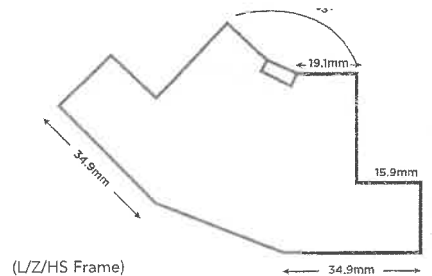

135° angle

(Deco Frame)
32mm

(L/Z/HS Frame)
46mm

(Deco Frame)
32mm with insert

(L/Z/HS Frame)
46mm with insert

CP INTERIORS

*Followed up.
No answer on
phone, so
awaited
20/05*

Mrs. Laura Barrett