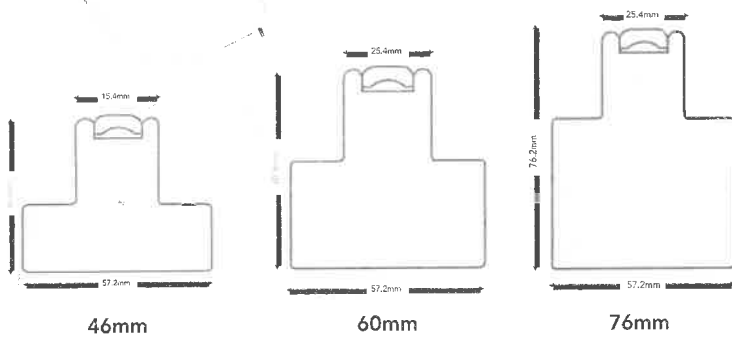

T-POST W/INSERT

NB. Please note that horizontal T-Posts over 1219mm are not covered by warranty.

Only vertical T Posts are adjustable. When the customer requires all or some frames, there will be no predrilled hole by default.

T-post's with insert will be predrilled as default.