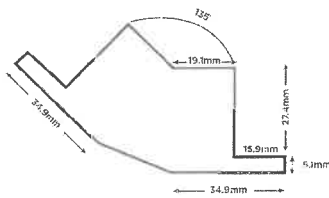

SCS241107528 - CP Interiors

Created by	Tamara Lopez-Dominguez	Customer Information	Delivery Information	Order Notes
Group Order No	SC241122245	Title	Address Line 1	Ship together with SC order no: SCS241107528
SC Order No	SCS241107528	First Name	Address Line 2	SCR241107527, SC order no: SCS241107528
Total Shutter SQ/M	5.46	Last Name	Address Line 3	
Freight Method	Sea	Order Reference	Postcode	
#1 Room	Shutters - Java	Colour	Width	Height
Additional Shutter Options	Range	Pure White	1245mm	Shutter Type
Midrail & Louvre	Panel type	Regular	1870mm	Full Height
Layout	Midrail	None	Split Position	Trade Price
Frame Options	Config	LLTR	mm	£728.98
Stile & Hinge	Frame	Beaded L Frame 46mm	Split Position 2	
Fitted hardware	Stile	50.8mm Beaded D-Mould Stile	mm	
Batten #1	Side magnets	False	mm	
Batten #2	Type	Batten, 3 x 15	mm	
Notes	Type	Batten, 3 x 15	mm	
#2 Room	Shutters - Java	Colour	Width	Height
Additional Shutter Options	Range	Pure White	1242mm	Shutter Type
Midrail & Louvre	Panel type	Regular	2520mm	Full Height
Layout	Midrail	None	Height	Trade Price
Frame Options	Config	LRRTR	mm	£975.59
Stile & Hinge	Frame	Beaded L Frame 46mm	Split Position 2	
Fitted hardware	Stile	50.8mm Beaded D-Mould Stile	mm	
Batten #1	Side magnets	False	mm	
Batten #2	Type	Batten, 3 x 15	mm	
Notes	Type	Batten, 3 x 15	mm	

135° angle

(Deco Frame)
32mm

(L/Z/HS Frame)
46mm

(Deco Frame)
32mm with insert

(L/Z/HS Frame)
46mm with insert

CP INTERIORS

*Followed up.
No answer on
phone, so
awaited
20/05*

Mrs. Laura Barrett