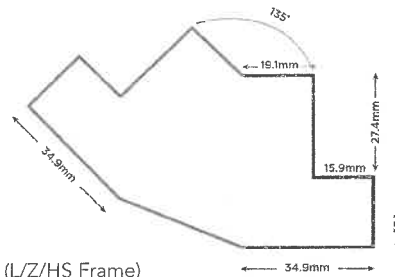

135° angle

(Deco Frame)
32mm

(L/Z/HS Frame)
46mm

(Deco Frame)
32mm with insert

(L/Z/HS Frame)
46mm with insert

CP INTERIORS

*Followed up.
No answer on
phone, so
awaited
20/05*

Mrs. Laura Barrett