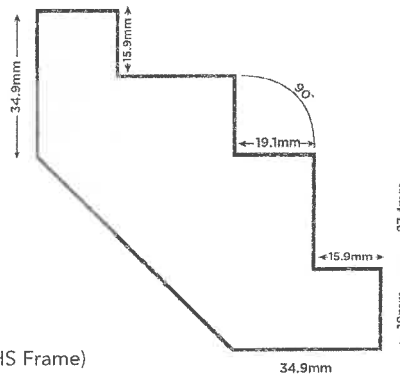

(L/Z/HS Frame)
46mm

BAY POSTS

Additional custom angles are also available in all materials.