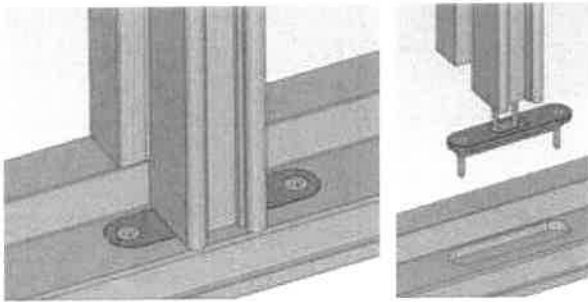

T-POST CONNECTOR

T-Post connectors are available for Antigua, Bermuda, Cuba, Java, Fiji and Samoa.

Available colors: Pure White, White, Pearl, Bisque, Black and Nickel-Plated.

Available for 25mm and 44mm face width T-Posts.

T-Post connectors can be used with the following frames and posts:

JAVA :
Chamfer 32 or 46
Trad. T-32, 46