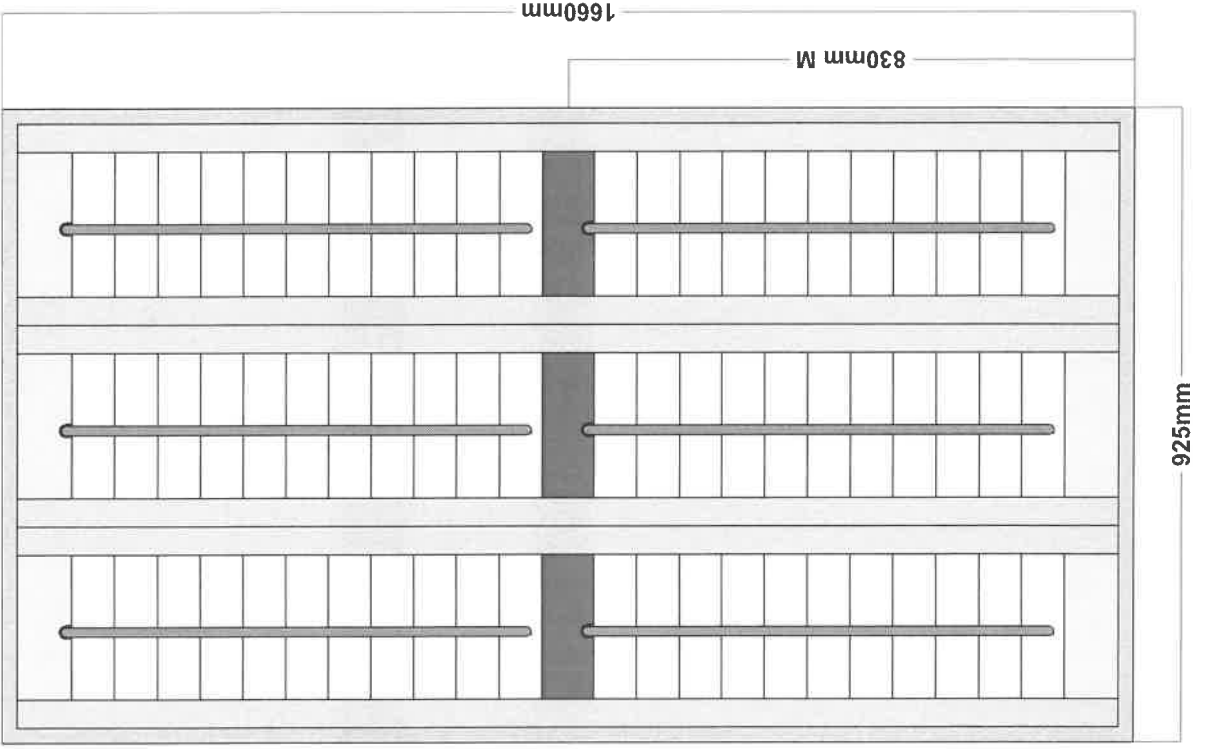

#	ROOM	COLOUR	WIDTH	HEIGHT	TYPE	MIDRAIL	LOUVRE	TILT	LAYOUT	FRAME	STILE	HINGE COLOUR	BATTENS	STATUS	ACTIONS
1	Bedroom W1	Silk White	925	1660	Full Height	840	63mm	Centre Rod	LLR	Beaded L Frame 60mm	41.3mm Beaded D-Mould Stile	White	Batten, 3 x 15 QTY 1 Batten, 3 x 15 QTY 2	Details complete	
2	Bedroom W2	Silk White	925	1655	Full Height	840	63mm	Centre Rod	RLL	Beaded L Frame 60mm	41.3mm Beaded D-Mould Stile	White	Batten, 3 x 15 QTY 1 Batten, 3 x 15 QTY 2	Details complete	

Shutters - Fiji - Breakdown

#	BASIC PANEL	FRAME	BATTENS	TRADE ITEMS TOTAL	TRADE DISCOUNTED PRICE	CUSTOM COLOUR	NON DISCOUNTABLE TOTAL
1	£418.30	£41.84	£41.82	£501.96	£288.63 <i>£702</i>	£0.00	£0.00
2	£417.04	£20.85	£20.87	£458.76	£263.79 <i>£659</i>	£0.00	£0.00

Mrs Christine Airey
SC241122253
SO15573