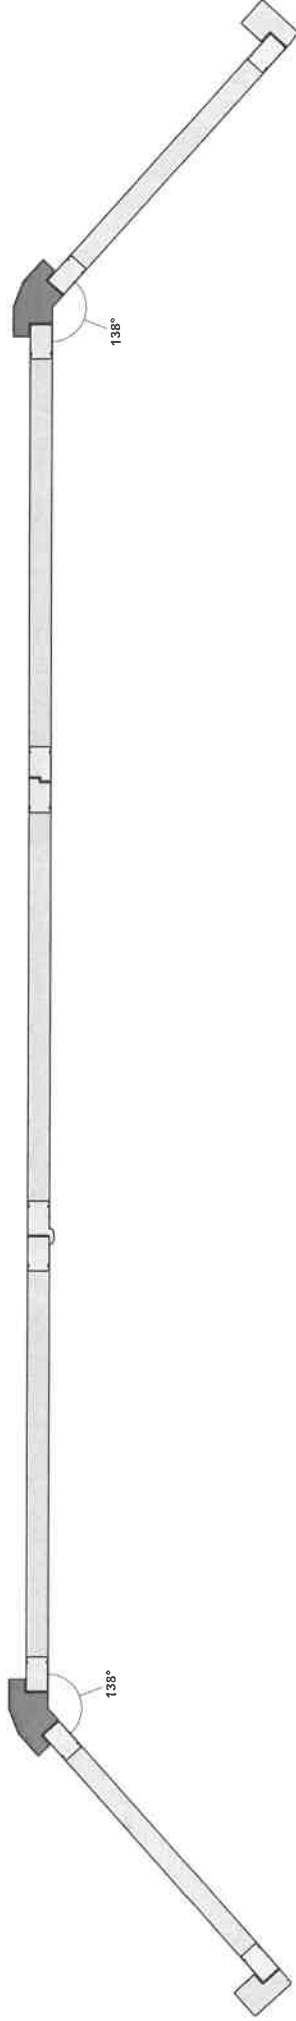

Supply & Fit/Supply Only

Location	Description	QTY	Price
Living Room	Standard Antigua MDF full height shutter panels, with 76mm louvres, silent tilt mechanism and midrail, finished in Pure White including frames and trimmings to cover uneven windows where required., Plantation Shutter , 1 window, 5 panels with two stationary bay corner posts LBLRRBR	1	
Living Room	Plantation Shutter , 1 window, 5 panels with two stationary bay corner posts LBLRRBR Subject to final measurements, For the Plantation Shutters, delivery is approximately 10-12 weeks from the time of placing your order. An airfreight service is available to you at an extra cost reducing the delivery time to an average of 5 to 6 weeks. An accurate costing may be given on request.	1	

SC241121483 - CP Interiors

#3 Room	Living Room	Range	Shutters - Antigua	Colour	Pure White	Width	2555mm	Height	1495mm	Shutter Type	Full Height
Notes											
#4 Room	Bedroom	Range	Shutters - Antigua	Colour	Pure White	Width	2555mm	Height	1340mm	Shutter Type	Full Height
Additional Shutter Options											
	Panel type	Regular									
Midrail	One	Position	Critical	False	1st pos	670mm	Louvre	76mm	Tilt control	Silent Tilt	Split Position 2 mm
Layout	Config	LBLRRBR	B Post Type	46mm custom angle	Posts	B1, 440mm , 138.00°	B2, 2115mm , 138.00°	Measure Type	Inside		
Frame Options	Frame	Beaded L Frame	60mm	Build out	None						
Stile & Hinge	Stile	41.3mm Beaded D-Mould	Stile	Hinge type	Standard Hinge	Hinge colour	Pure White				
Fitted hardware	Side magnets	False	Roof Catch	False							
Batten #1	Type	Batten, 3 x 15	Colour	Pure White	Width	3mm	Depth	15mm	Length	1440mm	Qty 2
Batten #2	Type	Batten, 3 x 15	Colour	Pure White	Width	3mm	Depth	15mm	Length	2755mm	Qty 1
Notes											