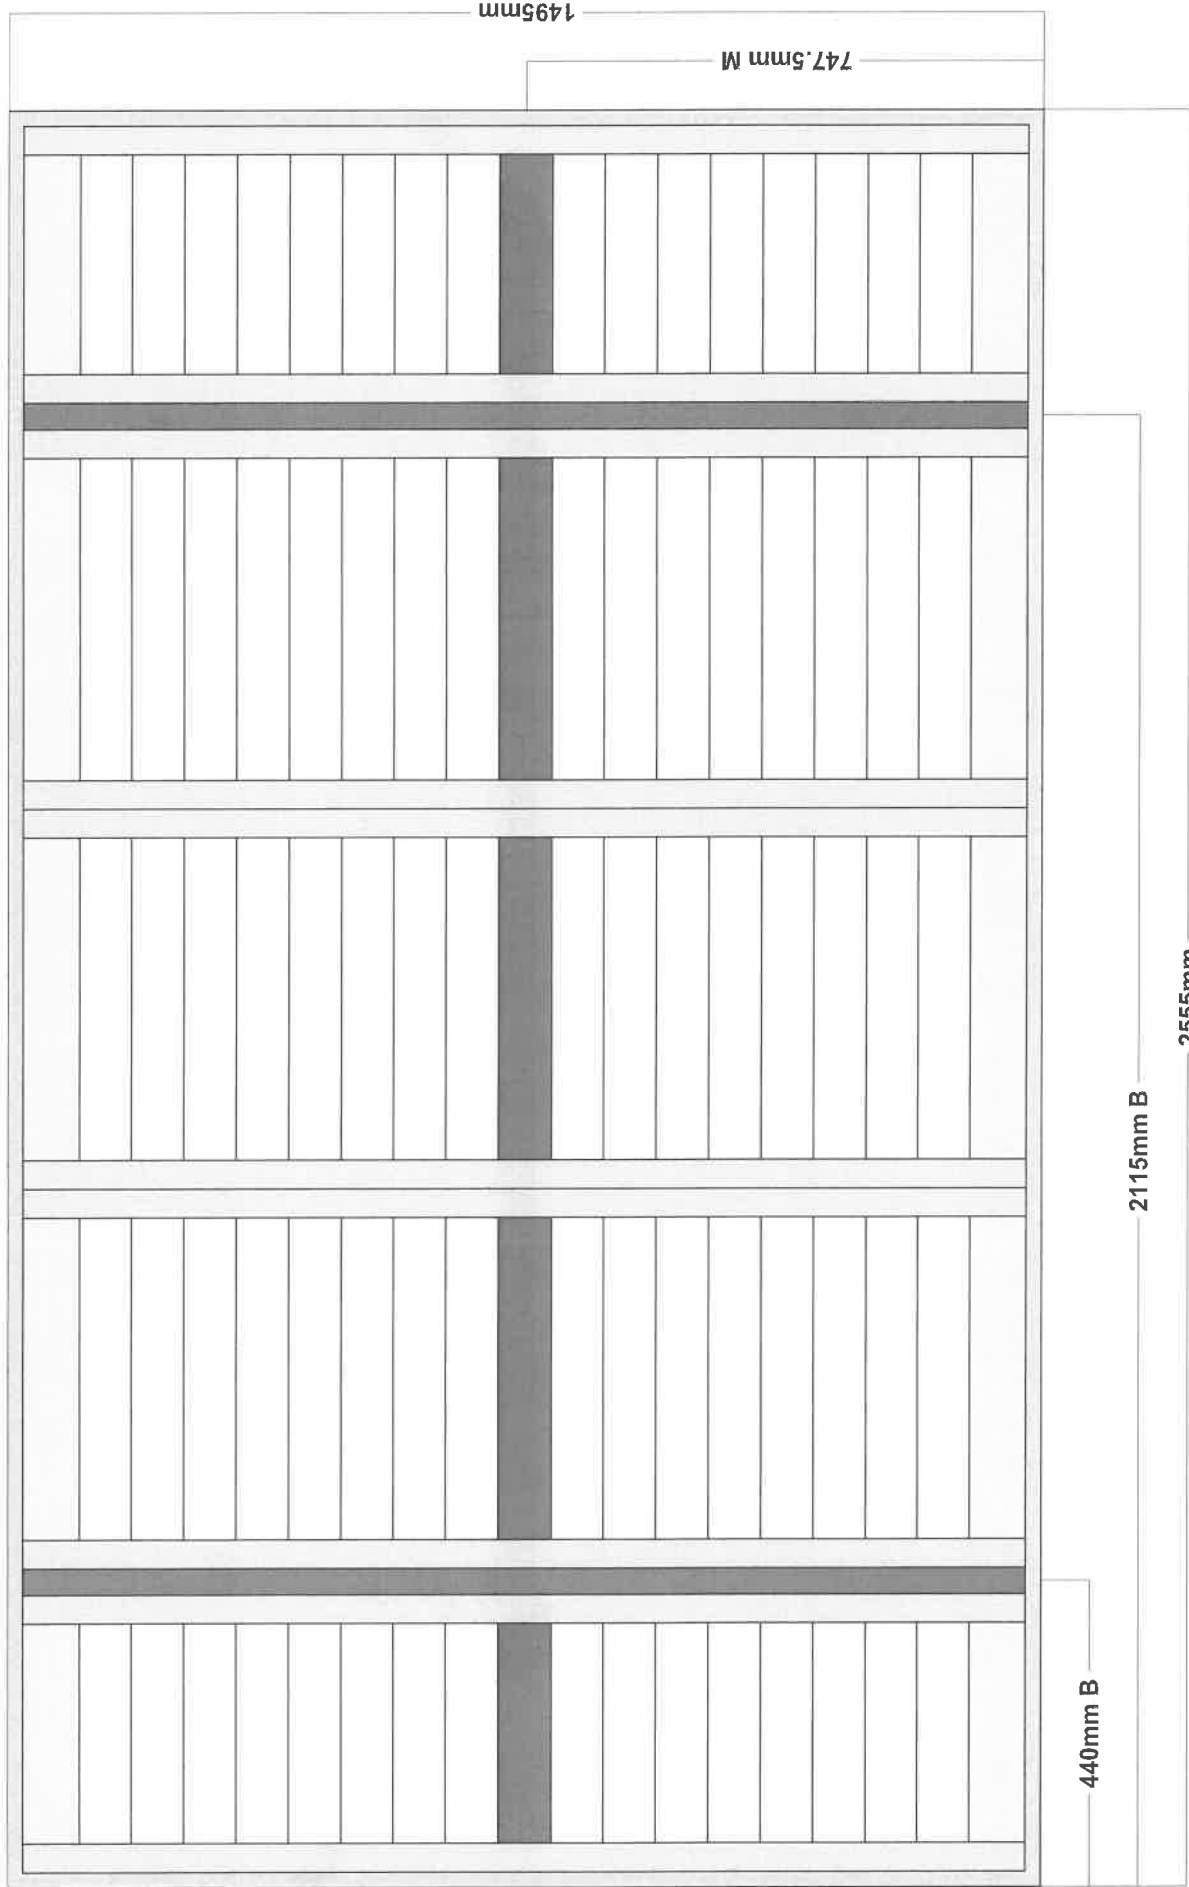

SC241121483 - CP Interiors

#3 Room	Living Room	Range	Shutters - Antigua	Colour	Pure White	Width	2555mm	Height	1495mm	Shutter Type	Full Height
Notes											
#4 Room	Bedroom	Range	Shutters - Antigua	Colour	Pure White	Width	2555mm	Height	1340mm	Shutter Type	Full Height
Additional Shutter Options											
	Panel type	Regular									
Midrail	One	Position	Critical	False	1st pos	670mm	Louvre	76mm	Tilt control	Silent Tilt	Split Position 2 mm
Layout	Config	LBLRRBR	B Post Type	46mm custom angle	Posts	B1, 440mm , 138.00°	B2, 2115mm , 138.00°	Measure Type	Inside		
Frame Options	Frame	Beaded L Frame	60mm	Build out	None						
Stile & Hinge	Stile	41.3mm Beaded D-Mould	Stile	Hinge type	Standard Hinge	Hinge colour	Pure White				
Fitted hardware	Side magnets	False	Roof Catch	False							
Batten #1	Type	Batten, 3 x 15	Colour	Pure White	Width	3mm	Depth	15mm	Length	1440mm	Qty 2
Batten #2	Type	Batten, 3 x 15	Colour	Pure White	Width	3mm	Depth	15mm	Length	2755mm	Qty 1
Notes											