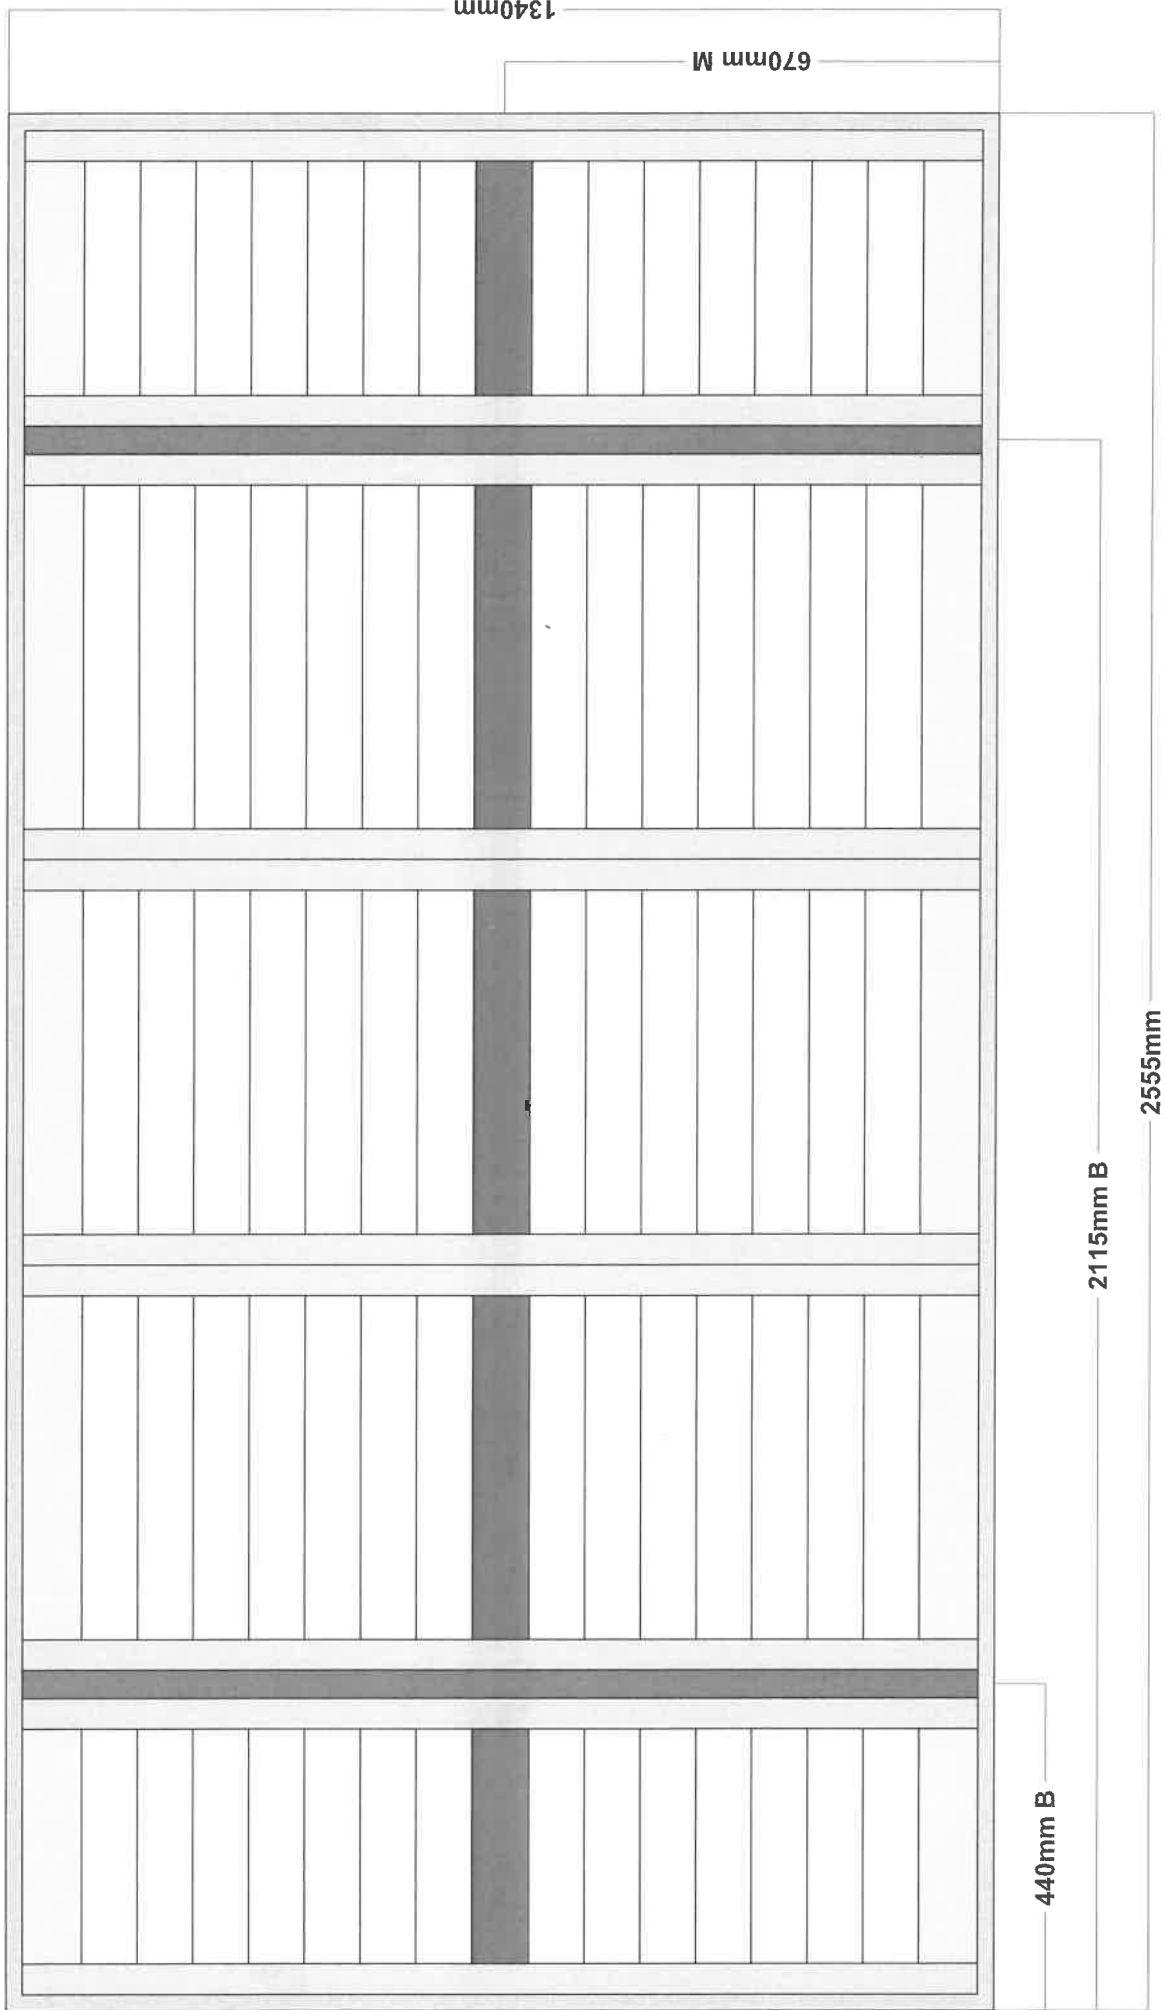

SC241121483 - CP Interiors

#3 Room	Living Room	Range	Shutters - Antigua	Colour	Pure White	Width	2555mm	Height	1495mm	Shutter Type	Full Height
Notes											
#4 Room	Bedroom	Range	Shutters - Antigua	Colour	Pure White	Width	2555mm	Height	1340mm	Shutter Type	Full Height
Additional Shutter Options											
	Panel type	Regular									
Midrail	One	Position	Critical	False	1st pos	670mm	Louvre	76mm	Tilt control	Silent Tilt	Split Position 2 mm
Layout	Config	LBLRRBR	B Post Type	46mm custom angle	Posts	B1, 440mm , 138.00°	B2, 2115mm , 138.00°	Measure Type	Inside		
Frame Options	Frame	Beaded L Frame	60mm	Build out	None						
Stile & Hinge	Stile	41.3mm Beaded D-Mould	Stile	Hinge type	Standard Hinge	Hinge colour	Pure White				
Fitted hardware	Side magnets	False	Roof Catch	False							
Batten #1	Type	Batten, 3 x 15	Colour	Pure White	Width	3mm	Depth	15mm	Length	1440mm	Qty 2
Batten #2	Type	Batten, 3 x 15	Colour	Pure White	Width	3mm	Depth	15mm	Length	2755mm	Qty 1
Notes											