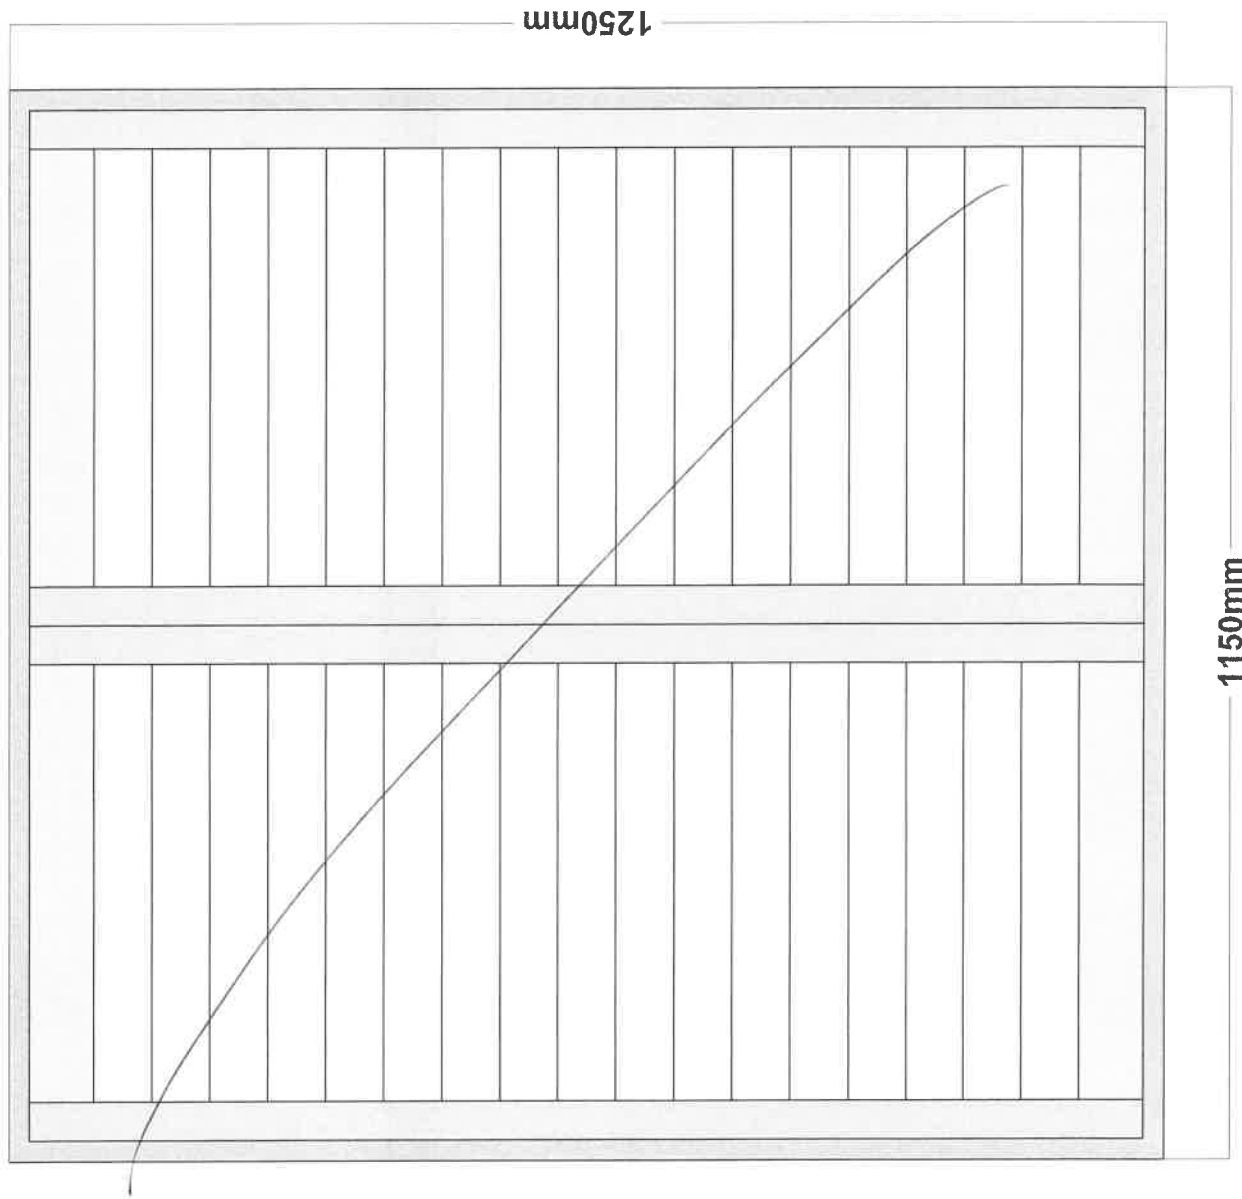

Mr Tom Huelin
SC241114667
SO15319