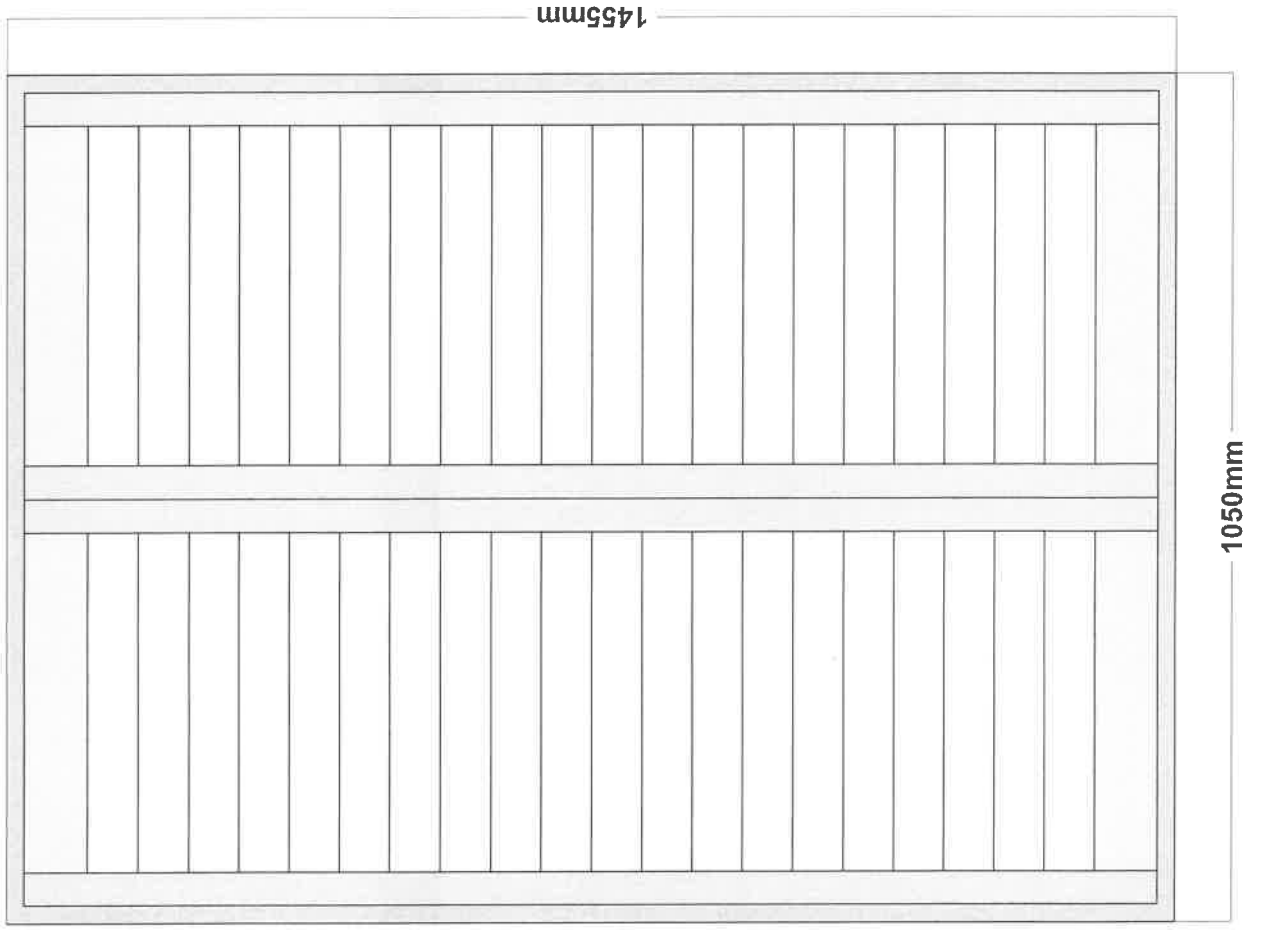

#	CATEGORY	RANGE	ROOM	WIDTH	HEIGHT	DROP	QTY	SQ. M	STATUS	ACTIONS
1	Designer fabrics (Vertex)	Dijon	TBC	2960	0	1930	1	5.71	Details complete	
2	Designer fabrics (Vertex)	Dijon	Alex's Bed W1	1050	0	1455	1	1.53	Details complete	
3	Designer fabrics (Vertex)	Dijon	Alex's Bed W2	1050	0	1450	1	1.52	Details complete	
4	Designer fabrics (Vertex)	Dijon	Emily's Bedroom W1	1045	0	1450	1	1.52	Details complete	
5	Designer fabrics (Vertex)	Dijon	Emily's Bedroom W2	1045	0	1455	1	1.52	Details complete	
13	Designer fabrics (Vertex)	Dijon	Lower Ground Floor W	2950	0	2060	1	6.08	Details complete	
14	Designer fabrics (Vertex)	Dijon	Lower Ground Floor W	955	0	2070	1	1.98	Details complete	

Blinds - Dijon - Breakdown

#	BASIC PANEL	TRADE ITEMS TOTAL	NON-DISCOUNTABLE TOTAL
1	£349.00	£349.00	£0.00
2	£111.00	£111.00	£0.00
3	£111.00	£111.00	£0.00
4	£111.00	£111.00	£0.00
5	£111.00	£111.00	£0.00
13	£371.00	£371.00	£0.00
14	£127.00	£127.00	£0.00

Handwritten notes in the breakdown table:
Row 1: £654
Row 2: £248
Row 3: £248
Row 4: £248
Row 5: £248
Row 13: £696
Row 14: £258

--25% x 2.5

Mr Geoff Eyre
SC241116258
SO15367