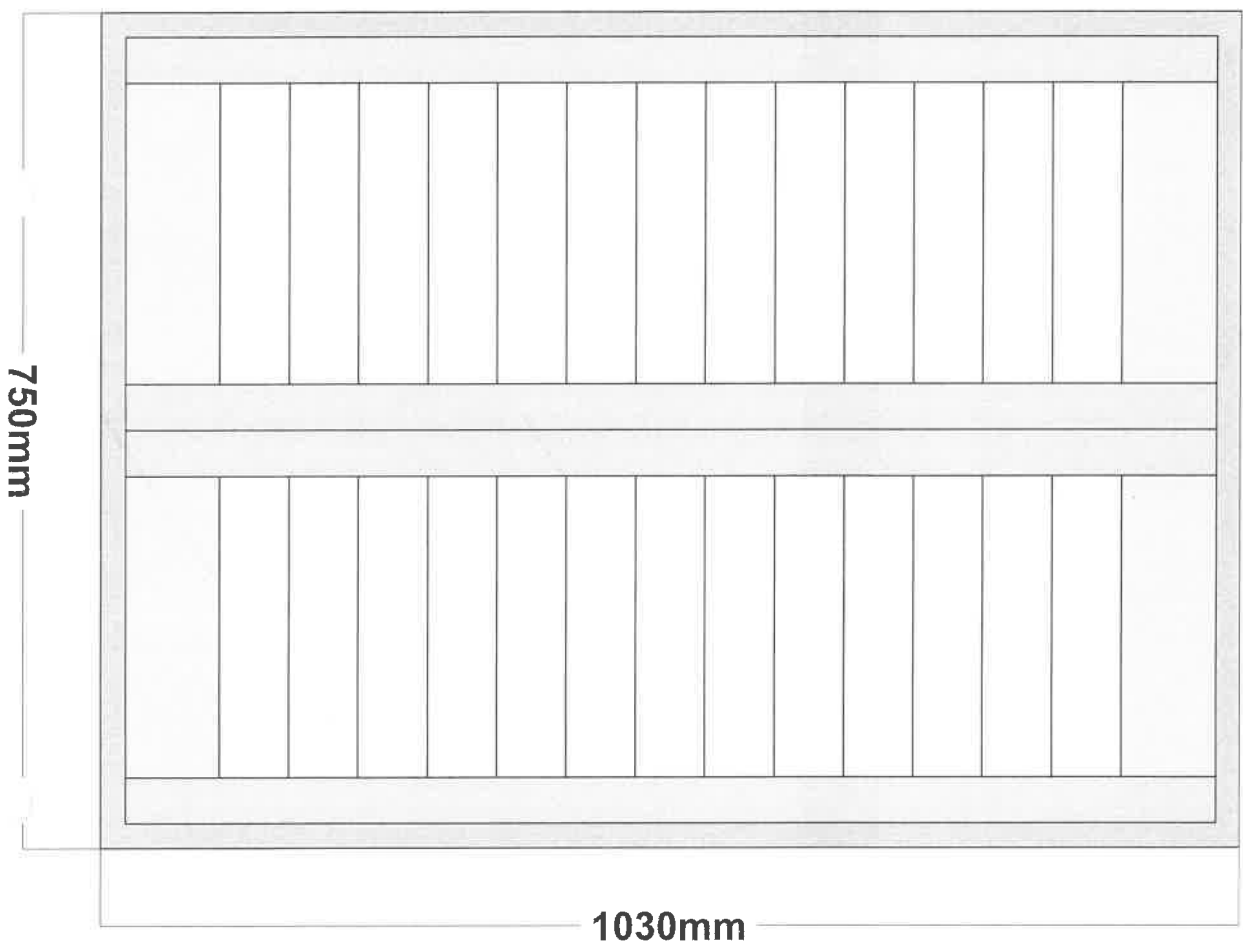

#	ROOM	COLOUR	WIDTH	HEIGHT	TYPE	MIDRAIL	LOUVRE	TILT	LAYOUT	FRAME	STILE	HINGE COLOUR	BATTENS	STATUS	ACTIONS
6	Alex's Bedroom W1	Pure White	1050	1455	Full Height		63mm	Silent Tilt	LR	Beaded L Frame 46mm	41.3mm Beaded D-Mould Stile	Pure White	Batten, 3 x 15 QTY 2 Batten, 3 x 15 QTY 1	Details complete	
7	Alex's Bedroom W2	Pure White	1050	1455	Full Height		63mm	Silent Tilt	LR	Beaded L Frame 46mm	41.3mm Beaded D-Mould Stile	Pure White	Batten, 3 x 15 QTY 1 Batten, 3 x 15 QTY 2	Details complete	
8	Emily's Bedroom W1	Pure White	1045	1450	Full Height		63mm	Silent Tilt	LR	Beaded L Frame 46mm	41.3mm Beaded D-Mould Stile	Pure White	Batten, 3 x 15 QTY 1 Batten, 3 x 15 QTY 2	Details complete	
9	Emily's Bedroom W2	Pure White	1045	1455	Full Height		63mm	Silent Tilt	LR	Beaded L Frame 46mm	41.3mm Beaded D-Mould Stile	Pure White	Batten, 3 x 15 QTY 2 Batten, 3 x 15 QTY 1	Details complete	
10	Top Bedroom W1	Pure White	750	1030	Full Height		63mm	Silent Tilt	LR	Beaded L Frame 46mm	41.3mm Beaded D-Mould Stile	Pure White	Batten, 3 x 15 QTY 2 Batten, 3 x 15 QTY 1	Details complete	
11	Top Bedroom W2	Pure White	755	1025	Full Height		63mm	Silent Tilt	LR	Beaded L Frame 46mm	41.3mm Beaded D-Mould Stile	Pure White	Batten, 3 x 15 QTY 2 Batten, 3 x 15 QTY 1	Details complete	

Shutters - Cuba - Breakdown

#	BASIC PANEL	BATTENS	TILT CONTROL	TRADE ITEMS TOTAL	TRADE DISCOUNTED PRICE	CUSTOM COLOUR	NON DISCOUNTABLE TOTAL
6	£340.00	£19.60	£35.55	£395.15	£227.21	£0.00	£0.00
7	£340.00	£19.60	£35.55	£395.15	£227.21	£0.00	£0.00
8	£337.22	£19.60	£35.26	£392.08	£225.45	£0.00	£0.00
9	£338.38	£19.60	£35.38	£393.36	£226.18	£0.00	£0.00
10	£171.92	£15.00	£17.98	£204.90	£117.82	£0.00	£0.00
11	£172.23	£14.95	£18.01	£205.19	£117.98	£0.00	£0.00