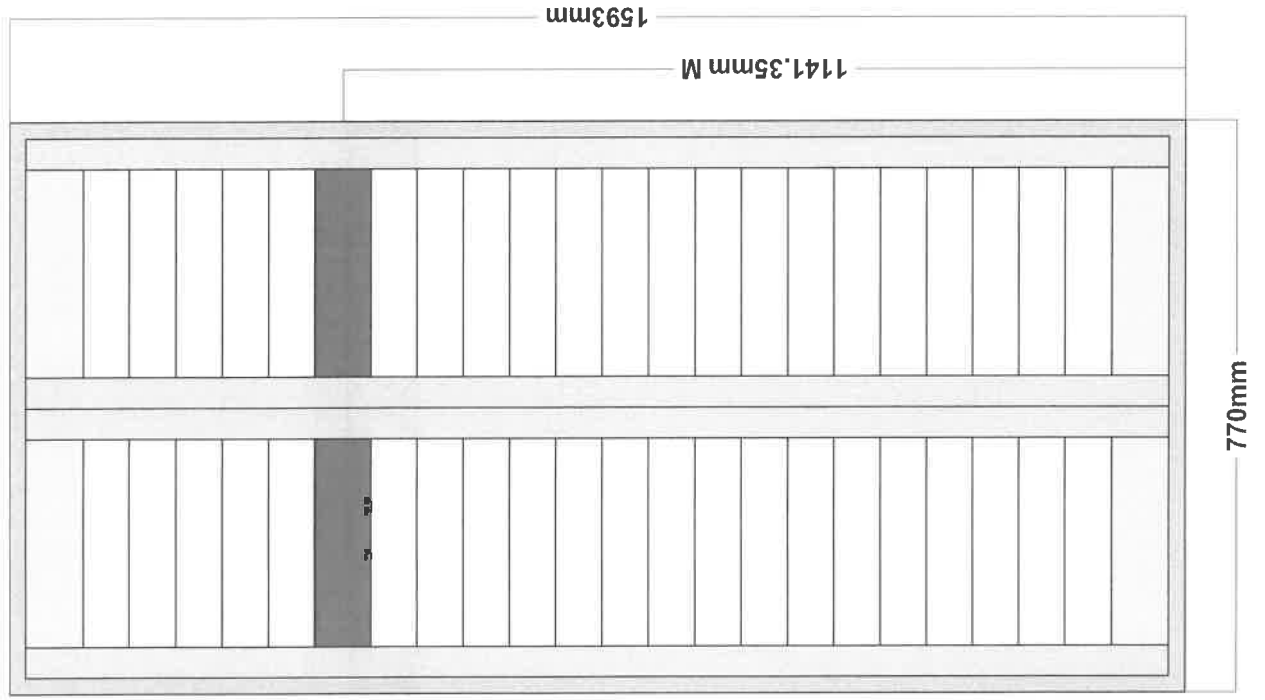

Shutters - Cuba - Breakdown

#	BASIC PANEL	BATTENS	TILT CONTROL	FRAME	TRADE ITEMS TOTAL	TRADE DISCOUNTED PRICE	CUSTOM COLOUR	NON DISCOUNTABLE TOTAL
1	£272.98	£20.18	£28.54	£13.65	£335.35	£192.83	£0.00	£0.00
2	£274.75	£20.18	£28.73	£13.74	£337.40	£194.00	£0.00	£0.00
3	£271.21	£20.18	£28.36	£13.56	£333.31	£191.55	£0.00	£0.00
4	£307.02	£22.95	£32.10	£15.35	£377.42	£217.02	£0.00	£0.00
5	£356.36	£22.95	£37.26	£17.82	£434.39	£249.77	£0.00	£0.00
6	£356.36	£22.95	£37.26	£17.82	£434.39	£249.77	£0.00	£0.00
7	£307.02	£22.95	£32.10	£15.35	£377.42	£217.02	£0.00	£0.00

Trade Discounted Price

Trade price	£2,629.68
Discount	-£1,117.62
Delivery charge	£0.00
Freight	£0.00
Sub total with discount	£1,512.06
Total	£1,512.06

Mrs Maureen Corrigan
SC241115429
SO15362