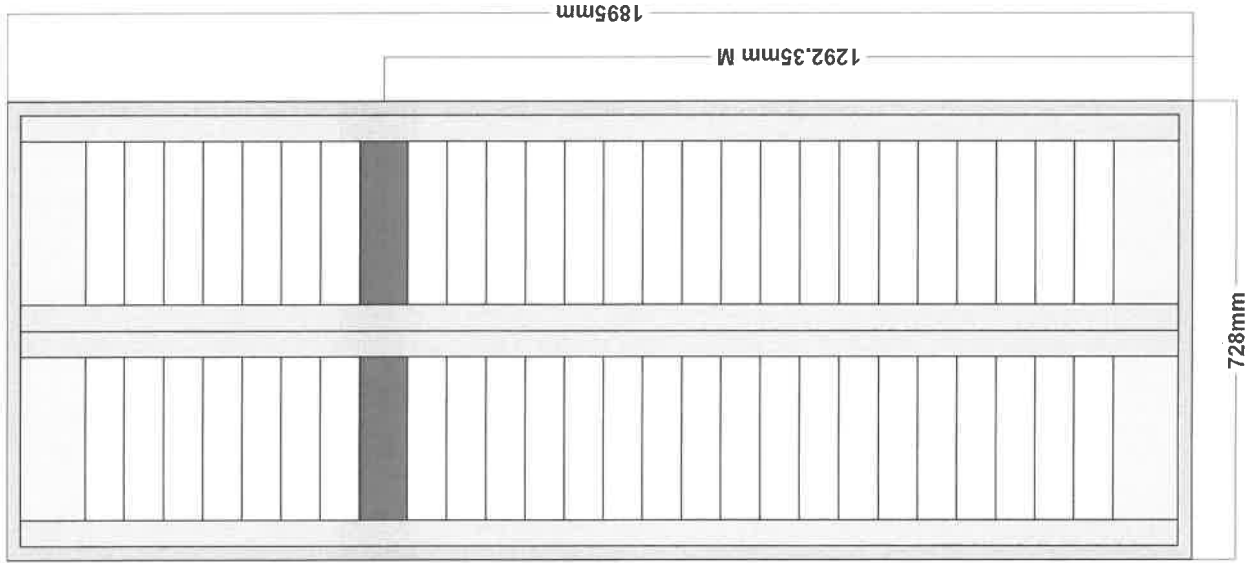

Mrs Maureen Corrigan
SC241115429
SO15362