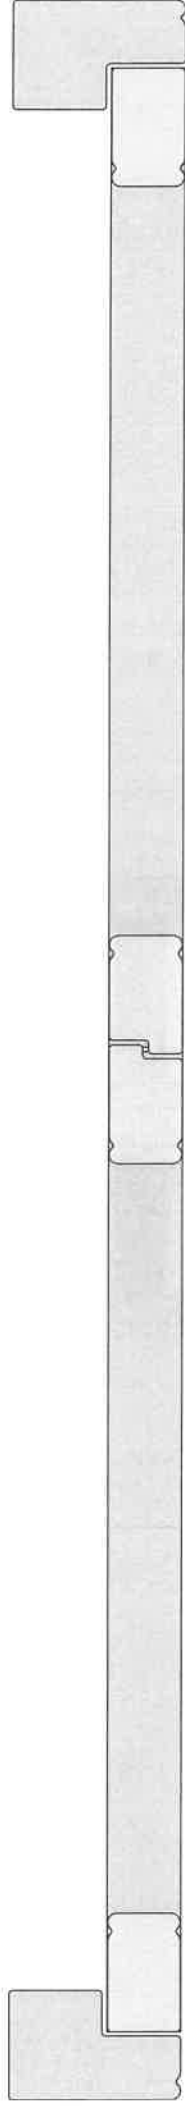

Mrs Maureen Corrigan
SC241115429
SO15362