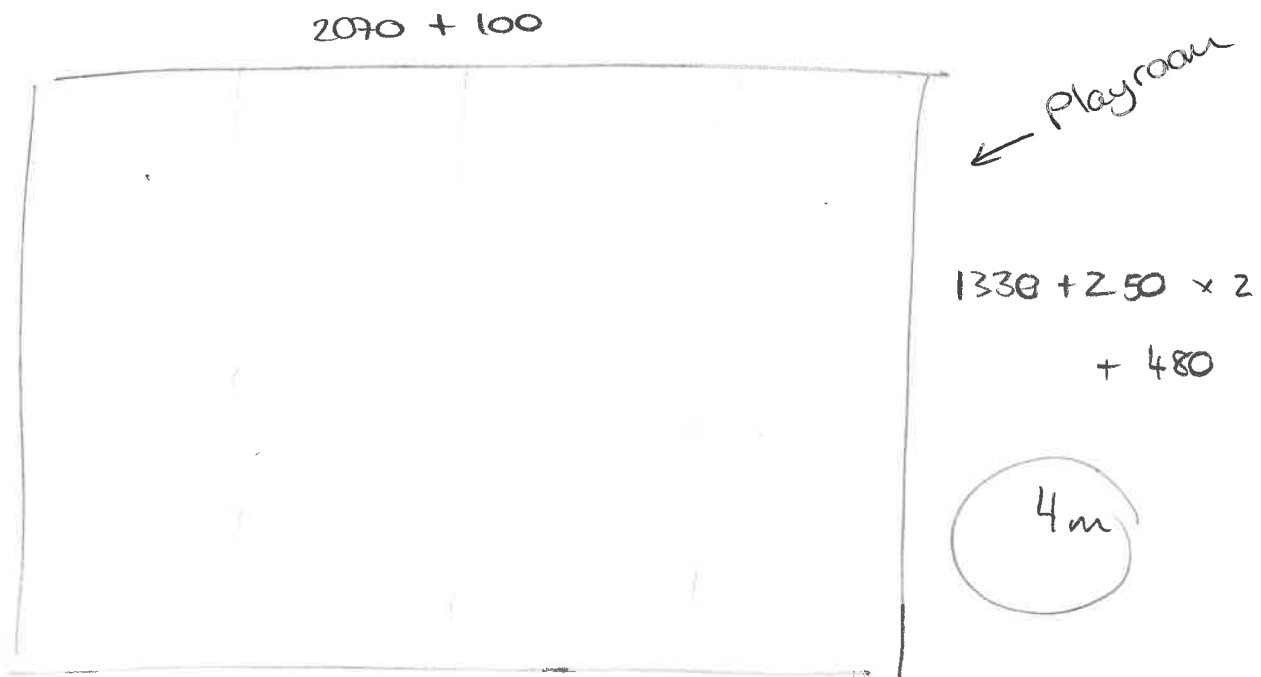

Llama image, attached. Alpaca Tapestry Multi, larger format, SKU 915R
137cm width
48.50cm repeat
80 cotton/20 poly
£14.35/m online
www.justfabrics.co.uk

Noah's Playroom/Study/Bedroom:

Image 2391, attached. Sea Creatures & Seaweed – Natural
137cm width
48cm repeat ← horizontal /
43 cotton/57 linen
www.creamcornwall.co.uk

Thanks,
Karen