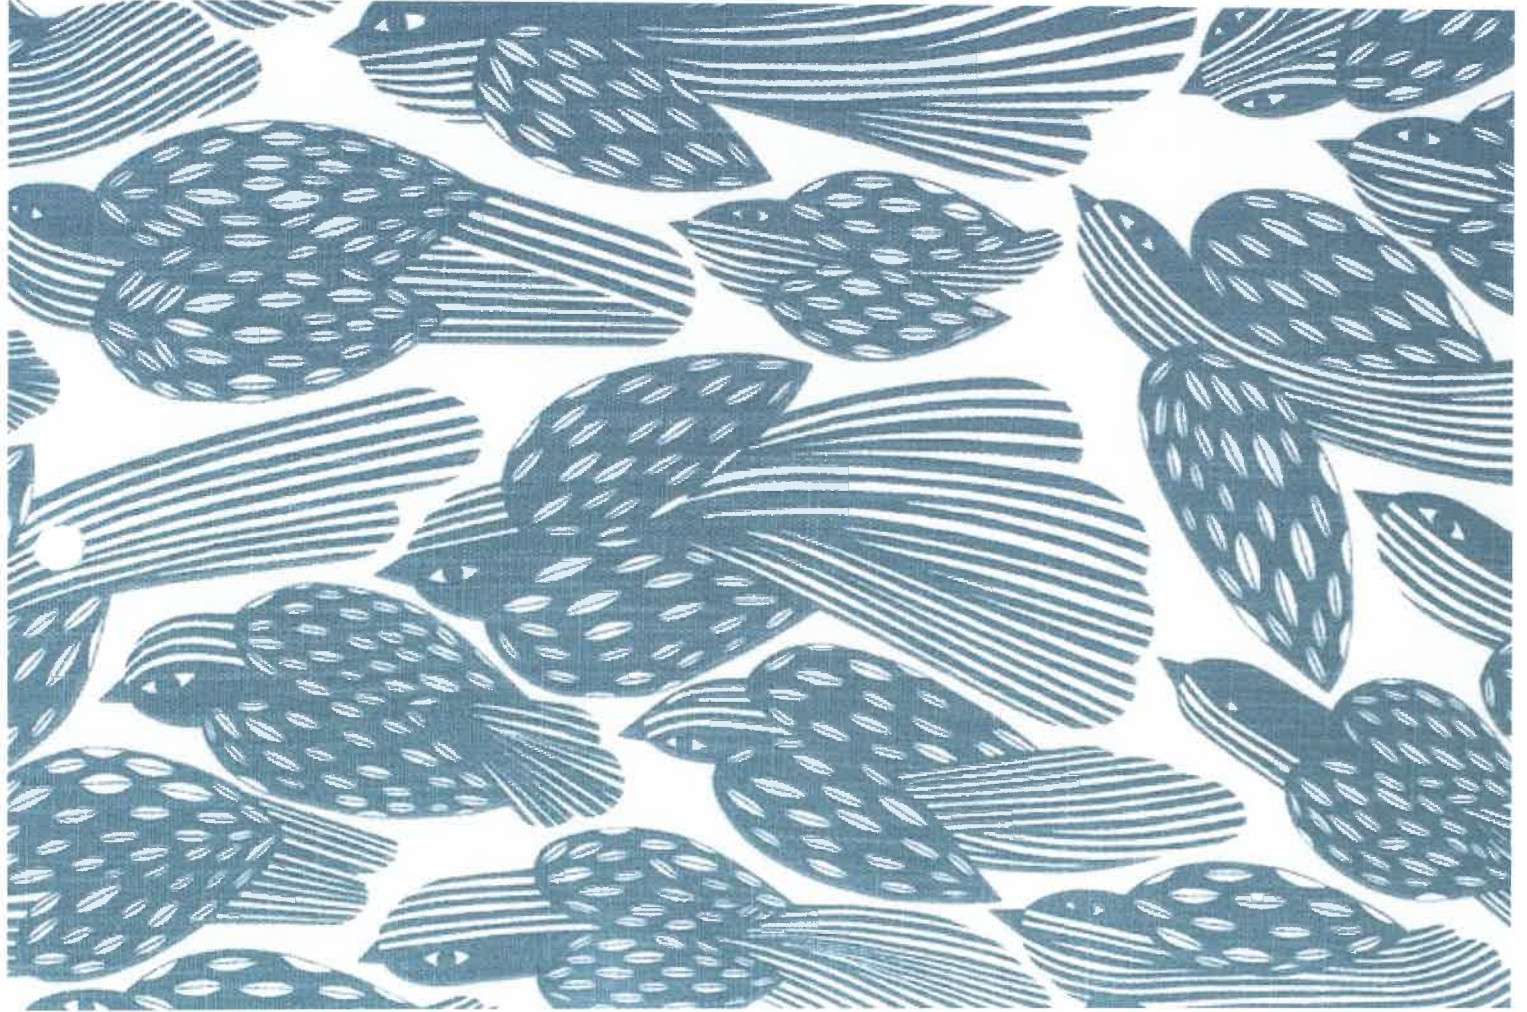

Image 4401

150cm wide

64cm repeat (vertical)

print goes over selvafe on one side

$$1720 + 100$$

$$970 + 100$$

on a different quantity

27.5 m