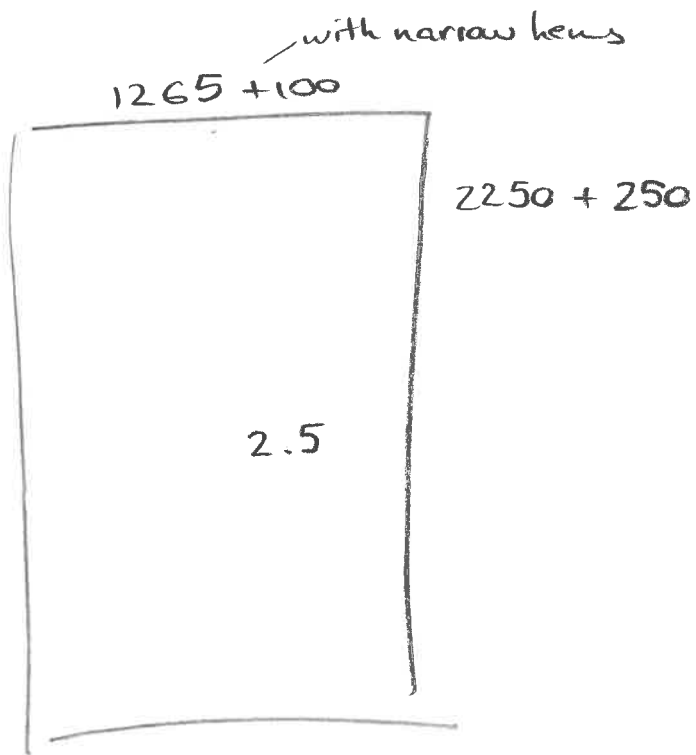

Image 4401

150cm wide

64cm repeat (vertical)

print goes over selvafe on one side

$$1720 + 100$$

$$970 + 100$$

on a different quantity

27.5 m

23 m

30.5

Llama

137 cm wide 48.5 cm pattern repeat

120 cm usable (print goes over selvage)

12m

Image
2391

From: karen@clarkclan.co.uk
Sent: 16 February 2024 14:11
To: 'rachel@cpinteriors.je'
Subject: FABRICS FOR SULA HOUSE
Attachments: IMG_4401.JPG; Llama.jpg; IMG_2390.JPG; IMG_2391.JPG