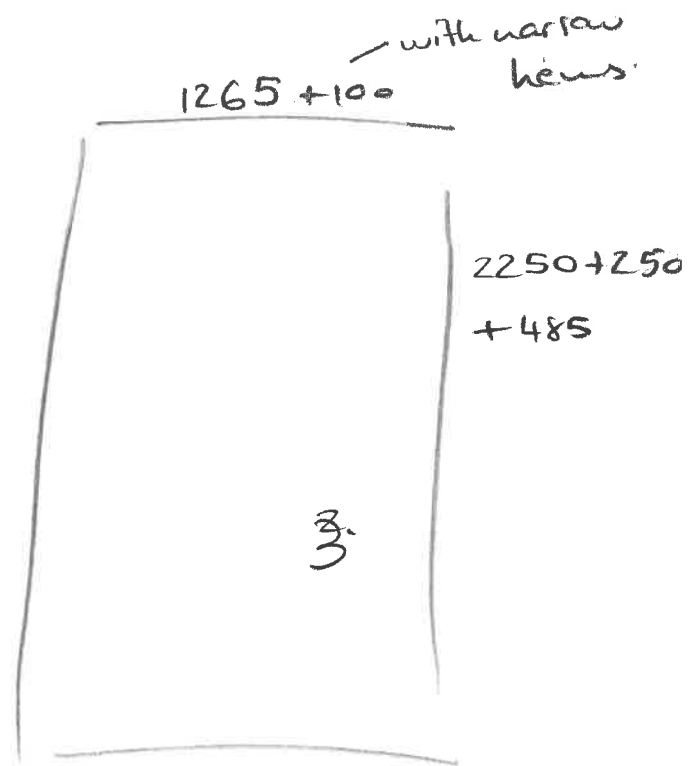

Image 4401

150cm wide

64cm repeat (vertical)

print goes over selvafe on one side

$$1720 + 100$$

$$970 + 100$$

on a different quantity

27.5 m

23 m

30.5

Llama

137 cm wide 48.5 cm pattern repeat

120 cm usable (print goes over selvage)

12m

Image
2391

From: karen@clarkclan.co.uk
Sent: 16 February 2024 14:11
To: 'rachel@cpinteriors.je'
Subject: FABRICS FOR SULA HOUSE
Attachments: IMG_4401.JPG; Llama.jpg; IMG_2390.JPG; IMG_2391.JPG