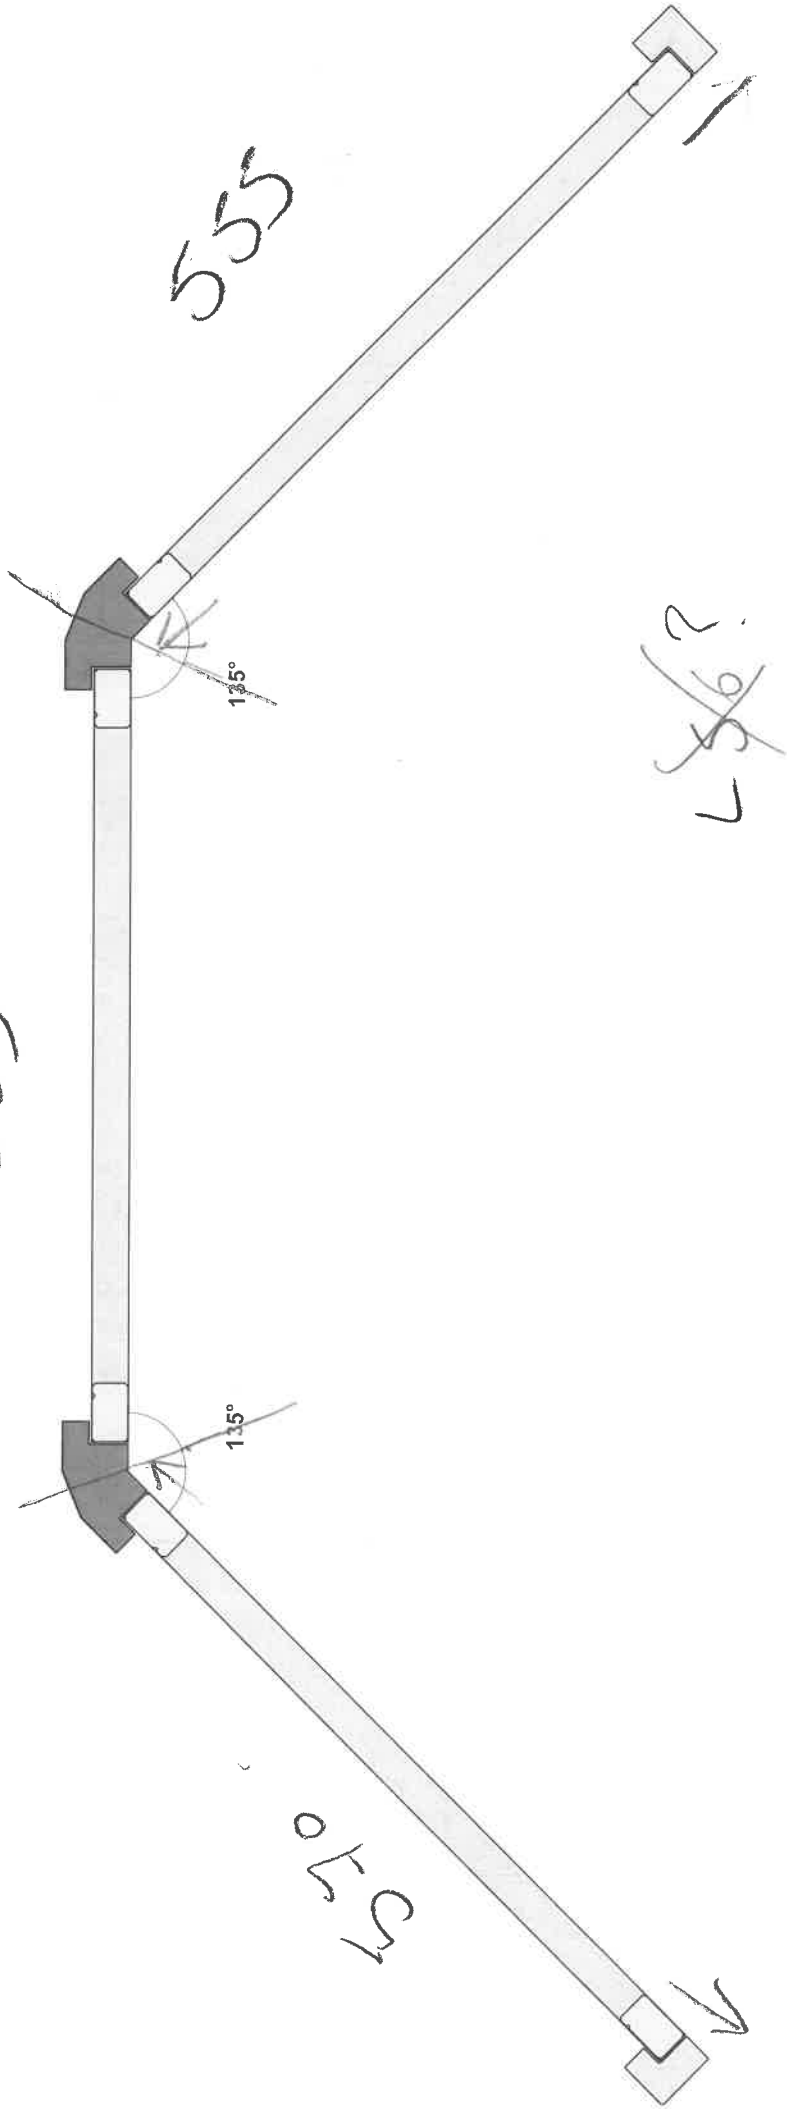

S2S x 1485 (drop)