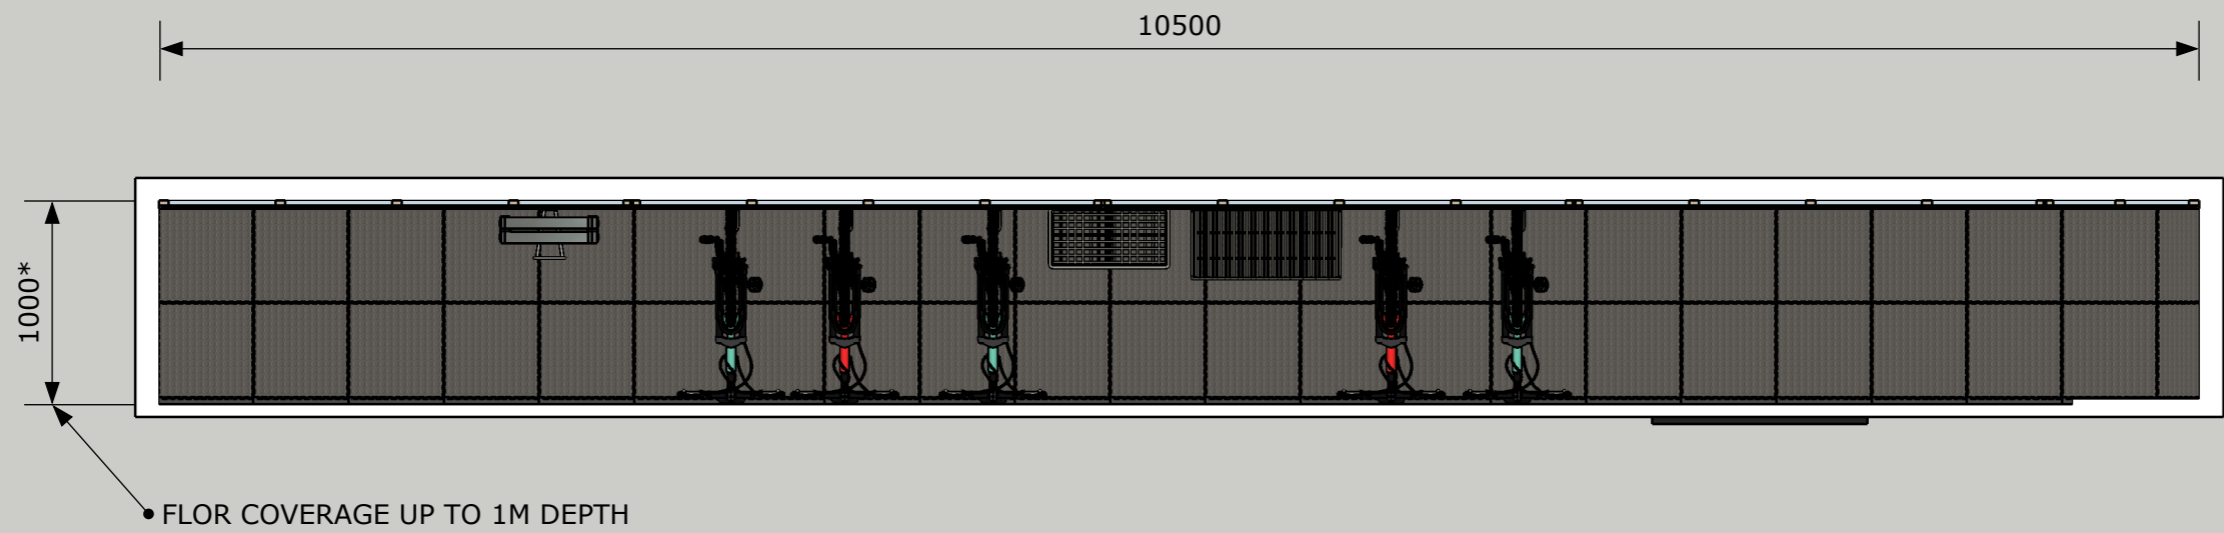

ALL ELECTRICAL/ PLUMBING WORK TO BE IN PLACE PRIOR TO DURA GARAGES INSTALL
DURA GARAGES IS NOT RESPONSIBLE FOR ELECTRICIAN/PLUMBING WORKS CARRIED OUT

Cabinet colour:	N/A
StoreWall colour:	GREY
Wall type:	N/A
Floor spec:	N/A
Ceiling spec:	N/A

Description:	LAYOUT PROPOSAL
Client:	MACANGUS - CPI

Date:	23.01.2024
Drawn by:	A.CLARKE
Drawing No:	
Rev:	1

This drawing is the property of Dura Ltd and may not be copied or shared with a third party, unless prior consent is given by Dura Ltd. Copyright © 2011 Dura Ltd.