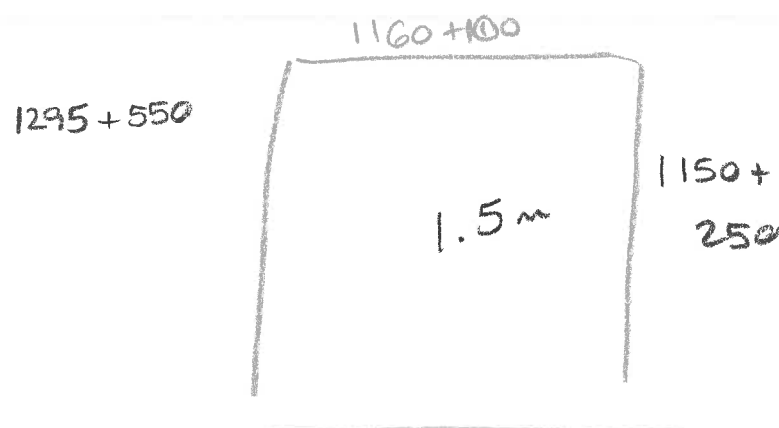

£629

£678

£636

338

Net Total: 910.89
VAT: 0.00
Total: 910.89