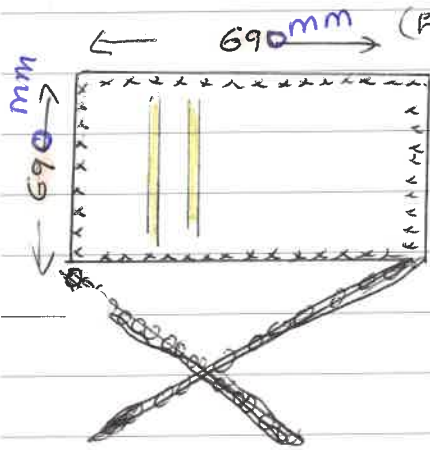

* check under seat if it needs recovering too?

* stripes going down on both stool & chair pls.