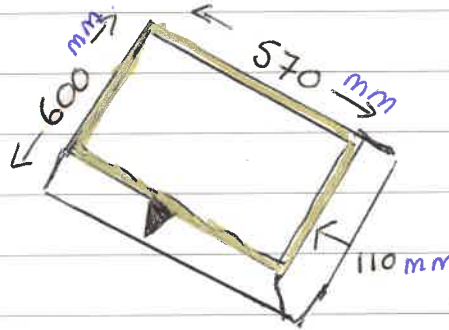

please NOTE: measurements are the exact size of all the items, I have not allowed for extra material as per conversation with Rachel. Thank you.

Mrs E. Guillard, La Closerie, St Clement JE2 GSG Tel 852537

" Blanket Box held by chain & hinge "

Romo "ORLY" Kelby Icicle for Base & Lid of Box.

" Base of Box "

" Top half of box lid "

↑ piping on the top edge of box pls  
 ▲ material triangle to open the lid

\* inside material to be replaced if needed

Repeat 4.0cm - 2.0cm.