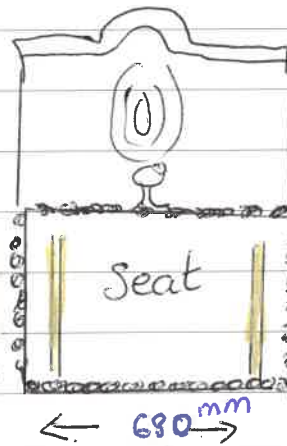

Large foot stool material: V3503/02

Chair

material: V3503/02

Tay Jewel (From Villa Nova marine)

Tay Jewel (From Villa Nova marine)

\* check under seat if it needs recovering too?

\* stripes going down on both stool & chair pls.

\* under the seat need recovering also.

●●●●●●●● Little brass pins to add on pls.

xxxxxx = French piping along foot stool. NO 126 "

Small foot stool

Romo 7859/04

Hennell Jasper

Collection ORTON

width 138cm

Repeat 4.0cm - 2.0cm.