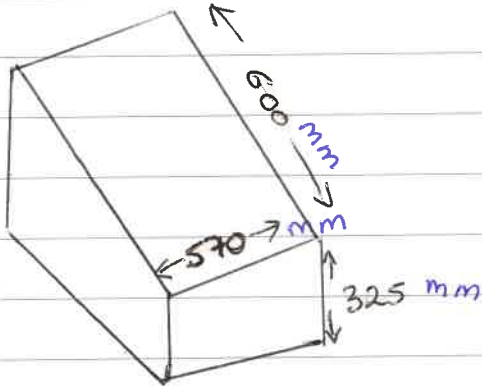

please NOTE: measurements are the exact size of all the items, I have not allowed for extra material as per conversation with Rachel. Thank you.

Mrs E. Guillard, La Closerie, St Clement JE2 GSG Tel 852537

" Blanket Box held by chain & hinge "

Romo "ORLY" Kelby Icicle for Base & Lid of Box.

" Base of Box "

" Top half of box lid "

↑ piping on the top edge of box pls  
 ▲ material triangle to open the lid

\* inside material to be replaced if needed

Repeat 4.0cm - 2.0cm.