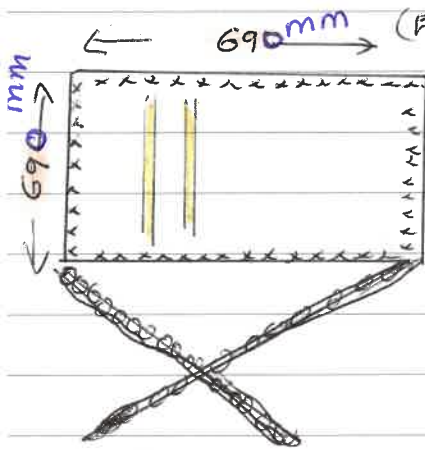

please NOTE: measurements are the exact size of all the items, I have not allowed for extra material as per conversation with Rachel.
Thank you.

Mrs C. Guillard, La Closerie, St Clement JE2 6SG Tel 852537

"Blanket Box" held by chain & hinge

Romo "ORLY" Kelby Icicle
for Base & Lid of Box

"Base of Box"

"Top half of box lid"

↑ piping on the top edge of box pls.
▼ material triangle to open the lid

* inside material to be replaced if needed

Large foot stool material: V3503/02

Chair

material: V3503/02

Tay Jewel.
(From Villa Nova marine)

Tay Jewel.
(From Villa Nova marine)

* check under seat if it needs recovering too?

* under the seat need recovering also.

Repeat 4.0cm - 2.0cm.