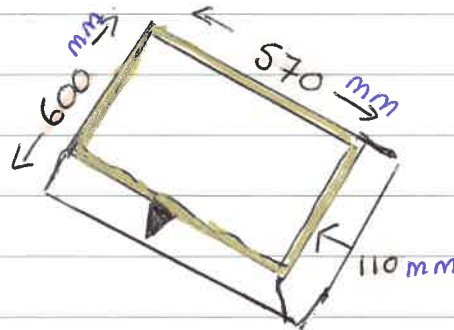

please NOTE: measurements are the exact size of all the items, I have not allowed for extra material as per conversation with Rachel.
Thank you.

Mrs C. Guillard, La Closerie, St Clement JE2 6SG Tel 852537

"Blanket Box" held by chain & hinge

Romo "ORLY" Kelby Icicle
for Base & Lid of Box

"Base of Box"

"Top half of box lid"

↑ piping on the top edge of box pls.
▼ material triangle to open the lid

* inside material to be replaced if needed

Repeat 4.0cm - 2.0cm.