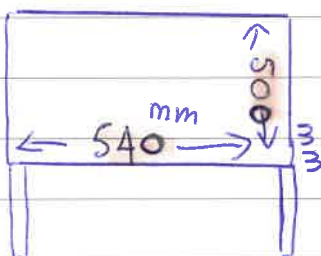

Large foot stool material: V3503/02

Chair

material: V3503/02

Tay Jewel.
(From Villa Nova marine)

Tay Jewel.
(From Villa Nova marine)

* check under seat if it needs recovering too?

* under the seat need recovering also.

* stripes going down on both stool & chair pls.

●●●●●● Little brass pins to add on pls.

xxxxxx = "French piping along foot stool: NO 126"

Small foot stool

Romo 7859/04

Hennell Jasper

Collection ORTON

width 138cm

Repeat 4.0cm - 2.0cm.