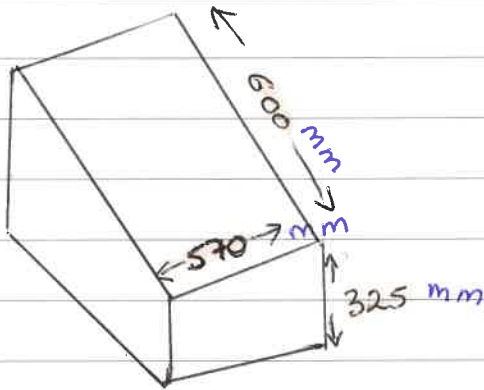

please NOTE: measurements are the exact size of all the items, I have not allowed for extra material as per conversation with Rachel.
Thank you.

Mrs C. Guillard, La Closerie, St Clement JE2 6SG Tel 852537

"Blanket Box" held by chain & hinge

Romo "ORLY" Kelby Icicle
for Base & Lid of Box

"Base of Box"

"Top half of box lid"

↑ piping on the top edge of box pls.
▼ material triangle to open the lid

* inside material to be replaced if needed