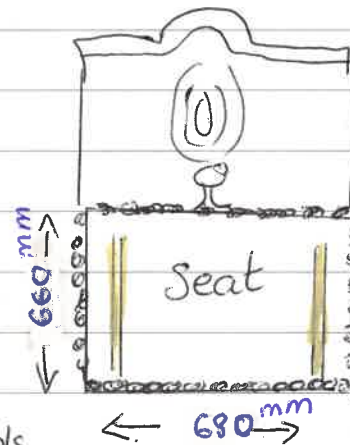

"Blanket Box" held by chain & hinge

Romo "ORLY" Kelby Icicle
for Base & Lid of Box

"Base of Box"

"Top half of box lid"

↑ piping on the top edge of box pls.
▼ material triangle to open the lid

* inside material to be replaced if needed

Large foot stool material: V3503/02

Chair

material: V3503/02

Tay Jewel.
(From Villa Nova marine)

Tay Jewel.
(From Villa Nova marine)

* check under seat if it needs recovering too?

* under the seat need recovering also.

* stripes going down on both stool & chair pls.

●●●●●● Little brass pins to add on pls.

xxxxxx = "French piping along foot stool: NO 126"

Small foot stool

Romo 7859/04

Hennell Jasper

Collection ORTON

width 138cm

Repeat 4.0cm - 2.0cm.