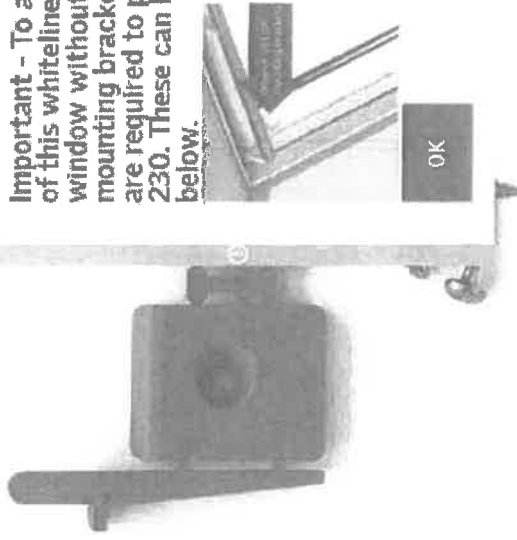

Edit

Edit

Edit

Edit

Edit

Checked with Adrian,
it should have been a
GGL CK04

Important - To allow installation of this whiteline blind in a VELUX roof window without pre-installed mounting brackets (e.g GGL 6), you are required to purchase kit set ZOZ 230. These can be added to your order below.