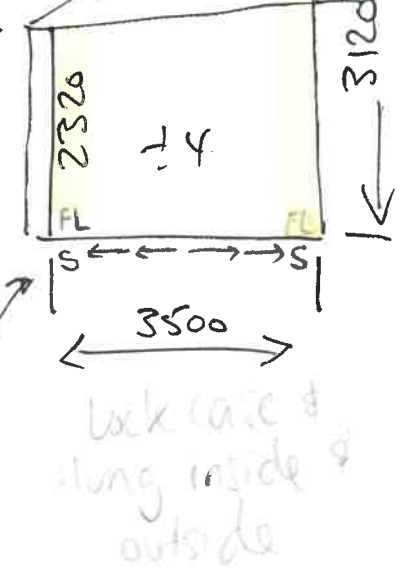

of

SAME

To under side  
GRAND  
LEFT  
SIDE (Right  
from  
inside)

GRAND  
FRONT

GRAND  
RIGHT  
SIDE (left  
from  
inside)

FL = Footlock  
(to be ordered separately)

Different

SIZE is to under side  
of GUTTER

WT029/80077 Frame

Premium, made-to-measure shutters & blinds

www.s-craft.co.uk