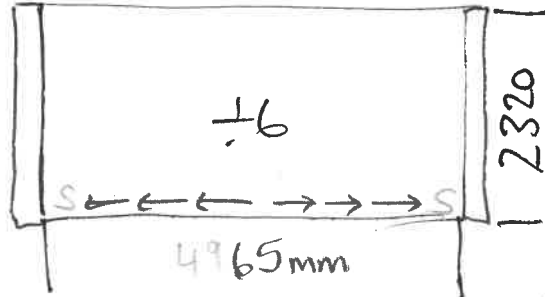

of

SAME

To under side  
GRAND  
LEFT  
SIDE (Right  
from  
inside)

GRAND  
FRONT

GRAND  
RIGHT  
SIDE (left  
from  
inside)

FL = Footlock  
(to be ordered separately)

Different

SIZE is to under side  
of GUTTER

WT029/80077 Frame

Premium, made-to-measure shutters & blinds

www.s-craft.co.uk