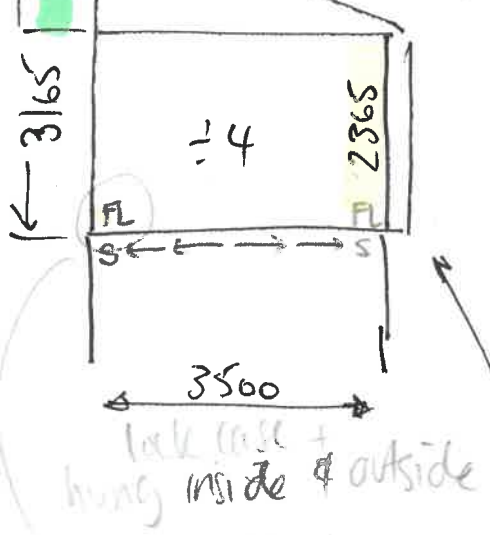

of

SAME

To under side  
GRAND  
LEFT  
SIDE (Right  
from  
inside)

GRAND  
FRONT

GRAND  
RIGHT  
SIDE (left  
from  
inside)

FL = Footlock  
(to be ordered separately)

Different

SIZE is to under side  
of GUTTER

WT029/80077 Frame

Premium, made-to-measure shutters & blinds

www.s-craft.co.uk