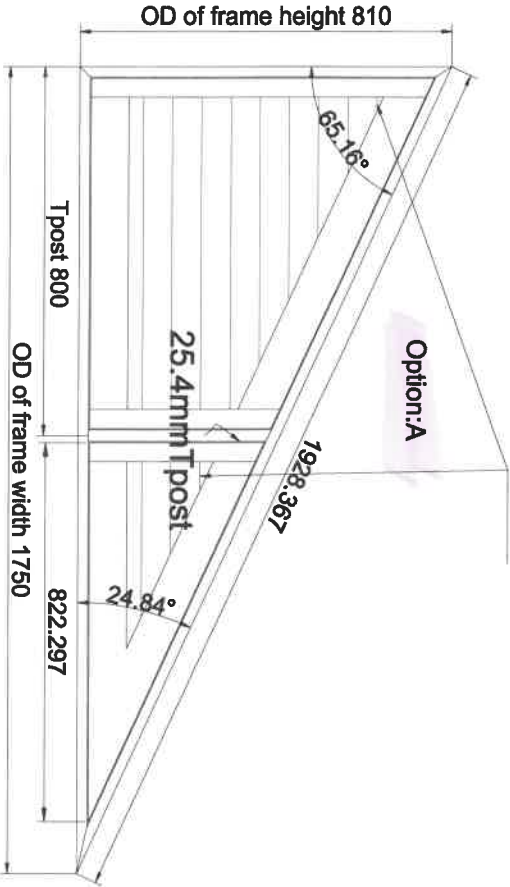

Batten #1 Type **Batten, 3 x 15** Colour **Pure White** Width **3mm** Depth **15mm** Length **1485mm** Qty **2**

Batten #2 Type **Batten, 3 x 15** Colour **Pure White** Width **3mm** Depth **15mm** Length **960mm** Qty **1**

1 Fixed louver for each panel

Item 1 Qty: 1(RTR) Louver: 76mm Color: 001-Pure White Beaded L
Frame 46mm 4 sides Easy Tilt

1 Fixed louver for each panel

Item 1 Qty: 1(RTR) Louver: 76mm Color: 001-Pure White Beaded L
Frame 46mm 4 sides Easy Tilt

Order#: 211012330175	Customer Name: ELIZABETH ASHWORTH
Dealer#: ASHWORTH	Dealer Name: Cheshire Plantation Shutters
	Date: 2023/10/23
Please confirm the following drawing.	

1 Fixed louver for each panel