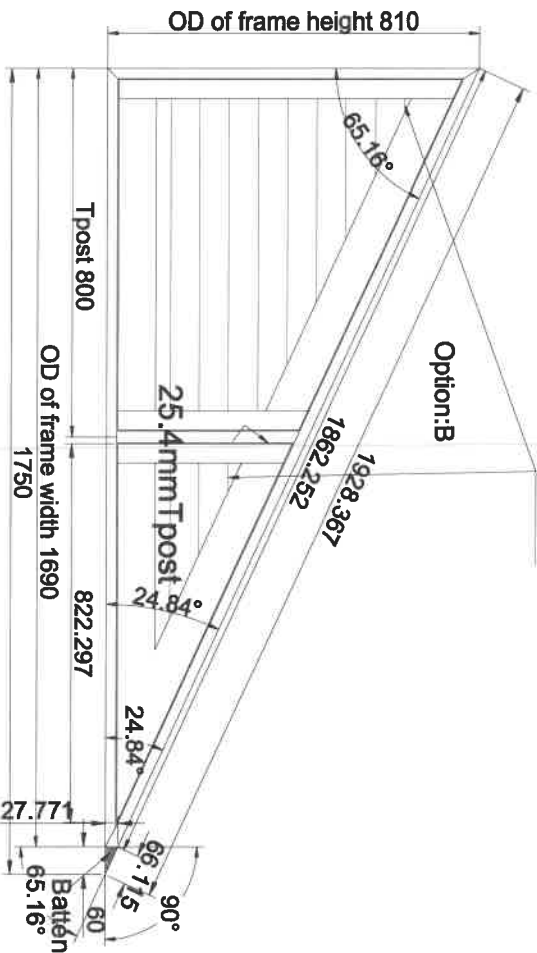

1 Fixed louver for each panel

Item 2 Qty: 1(LTL) Louver: 76mm Color: 001-Pure White Beaded L
Frame 46mm 4 sides Easy Tilt