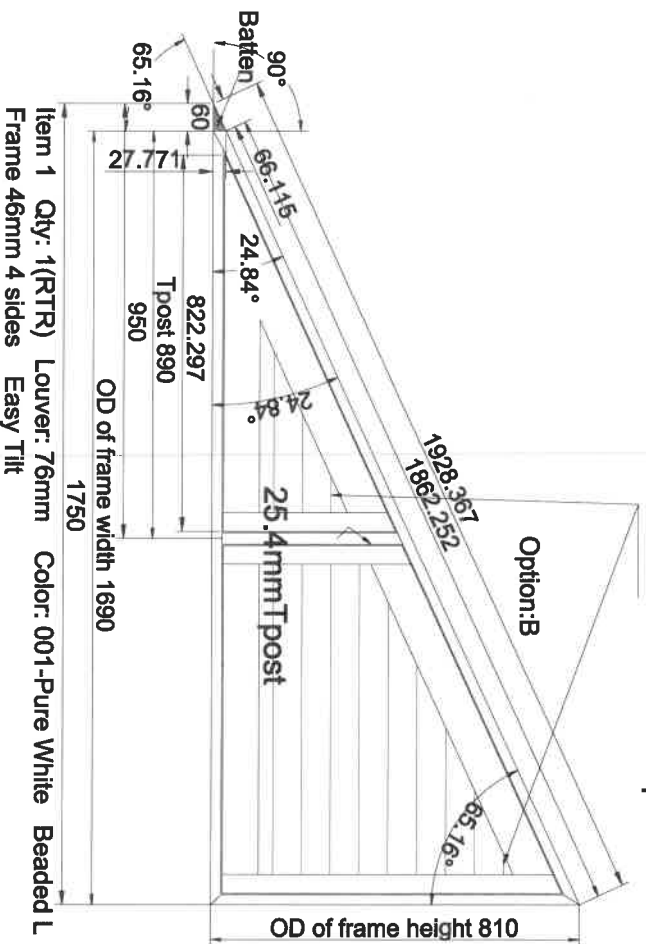

Item 1 Qty: 1(RTR) Louver: 76mm Color: 001-Pure White Beaded L
Frame 46mm 4 sides Easy Tilt