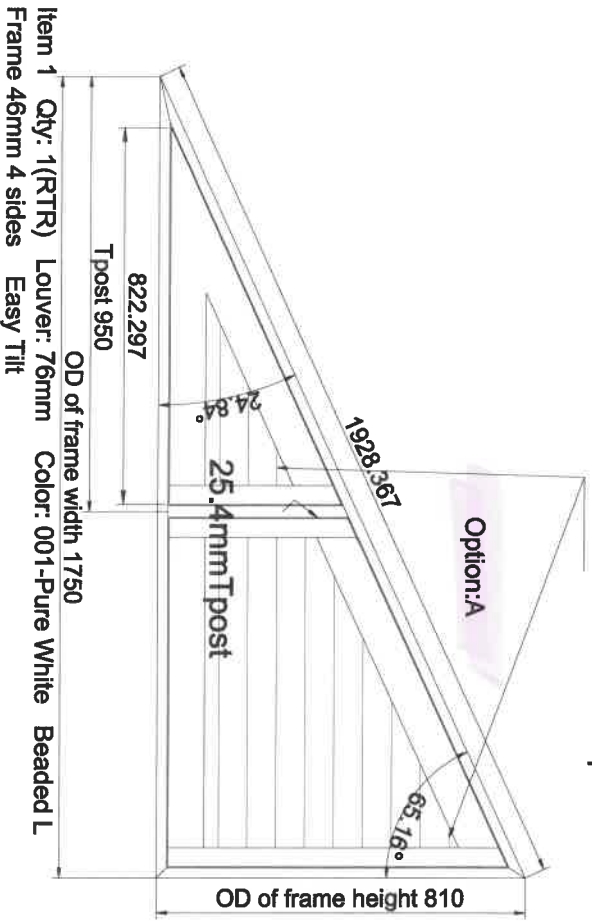

Order#: 211012330175	Customer Name: ELIZABETH ASHWORTH
Dealer#: ASHWORTH	Dealer Name: Cheshire Plantation Shutters
	Date: 2023/10/23
Please confirm the following drawing.	

No template provided, the following drawing is based on order size

1 Fixed louver for each panel

Item 1 Qty: 1(RTR) Louver: 76mm Color: 001-Pure White Beaded L
Frame 46mm 4 sides Easy Tilt

1 Fixed louver for each panel