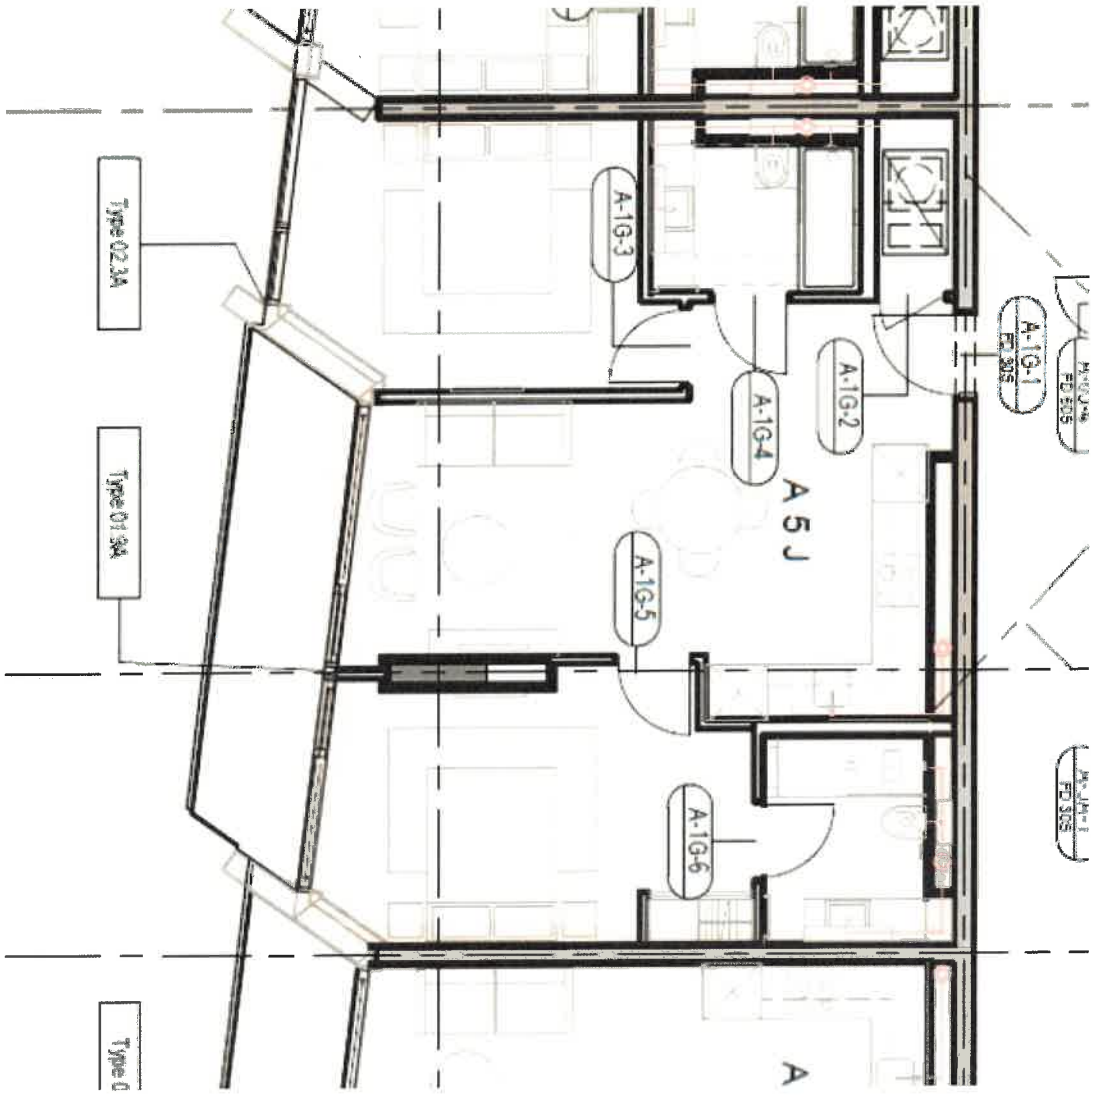

PREMIERCHOICE

MANUFACTURERS OF QUALITY CUSTOM MADE CURTAINS, PELMETS AND BLINDS

CP INTERIORS JERSEY
CP INTERIORS
RUE DES PRES TRADING ESTATE
ST SAVIOUR
JERSEY
JE2 7QN

Re: 3575 / 1 - SO13093Q1 COOKE

17 October 2023

Dear Customer,

THIS IS AN ESTIMATE ONLY. SHOULD YOU WISH TO PLACE AN ORDER KINDLY SEND A DETAILED WORKSHEET WHERE POSSIBLE USING THE PREMIER CHOICE ORDER FORM TO orders@premierchoice.co.uk

We thank you for your enquiry and we have the pleasure in estimating you as follows:

BEDROOM 1

1 Curtain Single Pinch Pleat, Hand Finished Lined	£	349.29
Rail size of 250cm, Drop of 240cm, Overall rail size: 250cm, 5 Widths in each		
Making:	5	Widths
Fabric: 00cm pattern repeat	13.5	mts
Lining: Blackout Lining	13.5	mts

873

6.5 MTRS OF FABRIC BASED ON 300CM WIDE RAILROADED WITH NO PATTERN REPEAT

BEDROOM 2

1 Curtain Single Pinch Pleat, Hand Finished Lined	£	349.29
Rail size of 250cm, Drop of 240cm, Overall rail size: 250cm, 5 Widths in each		
Making:	5	Widths
Fabric: 00cm pattern repeat	13.5	mts
Lining: Blackout Lining	13.5	mts

873

6.5 MTRS OF FABRIC BASED ON 300CM WIDE RAILROADED WITH NO PATTERN REPEAT

LIVING ROOM

1 Voile Single Pinch Pleat Railroaded	£	208.37
Rail size of 300cm, Drop of 240cm, Overall rail size: 300cm, 7.3 Mts in each		
Making:	7.2	Mts
Fabric: Wide fabric - 300cm wide, no repeat	7.3	mts
Snake weight to hem (Bottom)		

521

Others Subtotal: £ 906.95

Total: £ 906.95