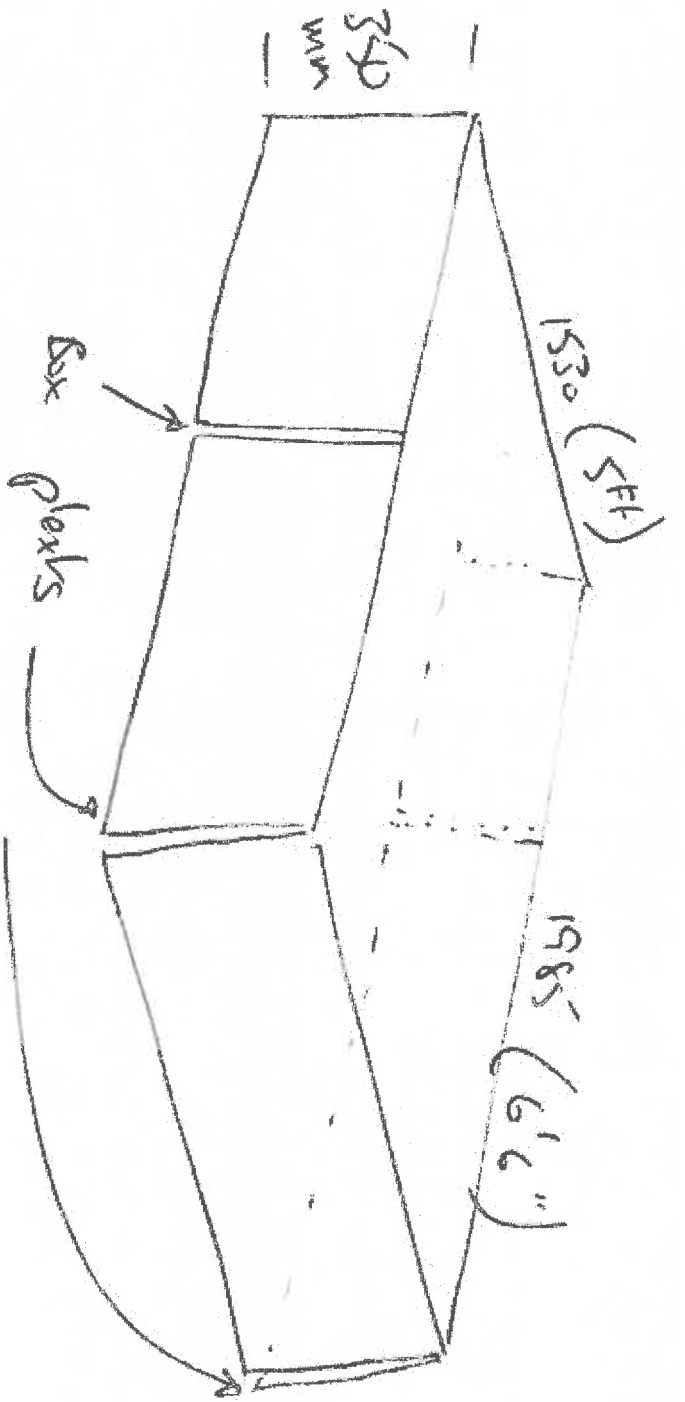

Premier choice

Hollycroft Terrace  
1 x ~~Box~~ Bedroom

SSON  
Ferguson SO15129  
1 x ~~Box~~

Arrived 17-7-24

RECEIVED

17 JUL 2024

SCANNED

PLB

Extra kick pleat in the bottom agreed by Addition on PC suggestion.

<b>CUSHION/PELMET/TIEBACK ORDER FORM</b>										
<b>COMPANY</b>					<b>CP Interiors</b>					
<b>CONTACT NAME:</b>					Tamara					
<b>DATE :</b>					25/06/24					
<b>FABRIC REPEAT:</b>			17cm vertical and horizontal repeat			<b>QUANTITY:</b>		1		
<b>RAILROAD LEADING RETURN EDGE:</b>			:			<b>RAILROAD</b>		:		
<b>FABRIC WIDTH:</b>			142cm			<b>FABRIC DETAILS:</b>		ILIV Langholm Spice Q1930 Satin Weave FR		
<b>ORDER REF:</b>					<b>S015129</b>					
<b>CUSTOMER:</b>					<b>Fergusson</b>					
<b>TRIM/BRAID/BORDER :</b>					<b>BORDER SIZE:</b>					
<b>TOP:</b>		<b>BOTTOM:</b>			<b>NO OF PELMETS:</b>		<b>MAX DROP:</b>			
<b>SHAPED BASE:</b>		<b>STRAIGHT BASE :</b>			<b>PIPED:</b>		<b>BORDER: TOP: BOTTO M:</b>			
<b>PELMET SIZE INCLUDING RETURNS:</b>					<b>RETURNS SIZE:</b>					
<b>TIE BACKS SELF PIPED:</b>					<b>TIE BACKS CONTRAST PIPED::</b>					
<b>TIE BACKS</b>		<b>PLAIN:</b>			<b>PIPED:</b>					
<b>CUSHION TYPE:</b>			<b>SIZE :</b>			<b>QTY:</b>		<b>PLAIN: PIPED:</b>		
<b>ADDITIONAL INFORMATION:</b>										
Bed valance 1530mm x 1985mm x 350mm lined with two extra kick pleats as per drawing attached (REF. 5996/1). 4.5m of ILIV Langholm Spice Q1930 Satin Weave FR already with you.										
<b>THIS ORDER INCLUDES ON A SEPARATE SHEET (PLEASE TICK APPROPRIATE BOX)</b>										

The fabric is

142cm wide, 17cm vertical and horizontal repeat.