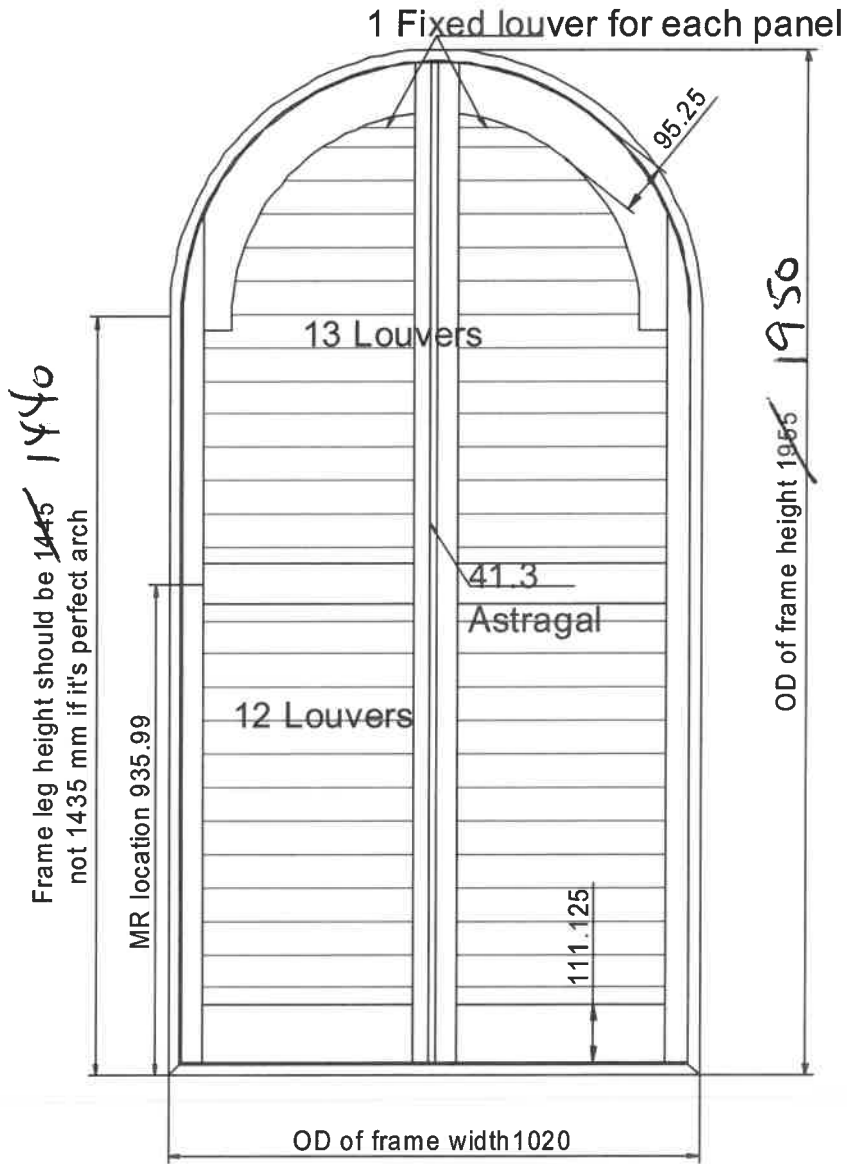

Order#: 211012332243	Customer Name: Rudi Howard
Dealer#: SO15111	Dealer Name: CP Interiors
	Date: 2023/11/15
Please confirm the following drawing.	

No template provided, the following drawing is based on order size

Item 1 Qty: 1(LR) Louver: 76mm Color: 001-Pure White
Beaded L Frame 60mm 4 sides Easy Tilt