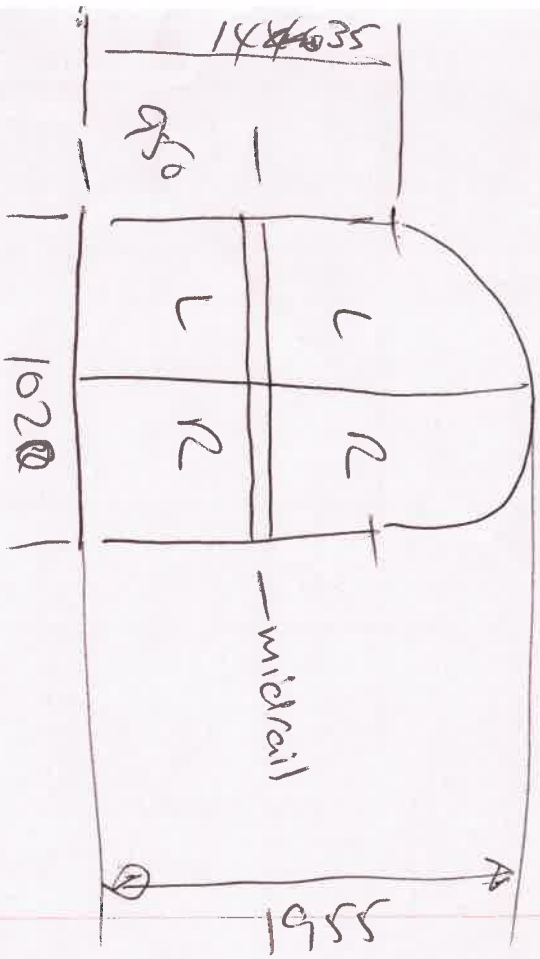

template?

L 76 Frame

deep bullnose Z

~~2 Frame~~

cloak room F/H 453 x 805
utility roller 725 x 880
g/s rtk TP Fo.

Driving room 2NP F/H 775 x 1192
o/s 3
CUR 4
3 sided
split HT 800
L-50

~~Pair Vole Cur Vain Alliston~~

~~2100 x 2315 Floor to Ceiling - 44m~~

Dustle pack on

30mm

White mdrkide

700

Fix

£193.14 + £17.69 + £14.53(2x)

(adj. brack)

£239.89 - 40% x 2.5 = £360