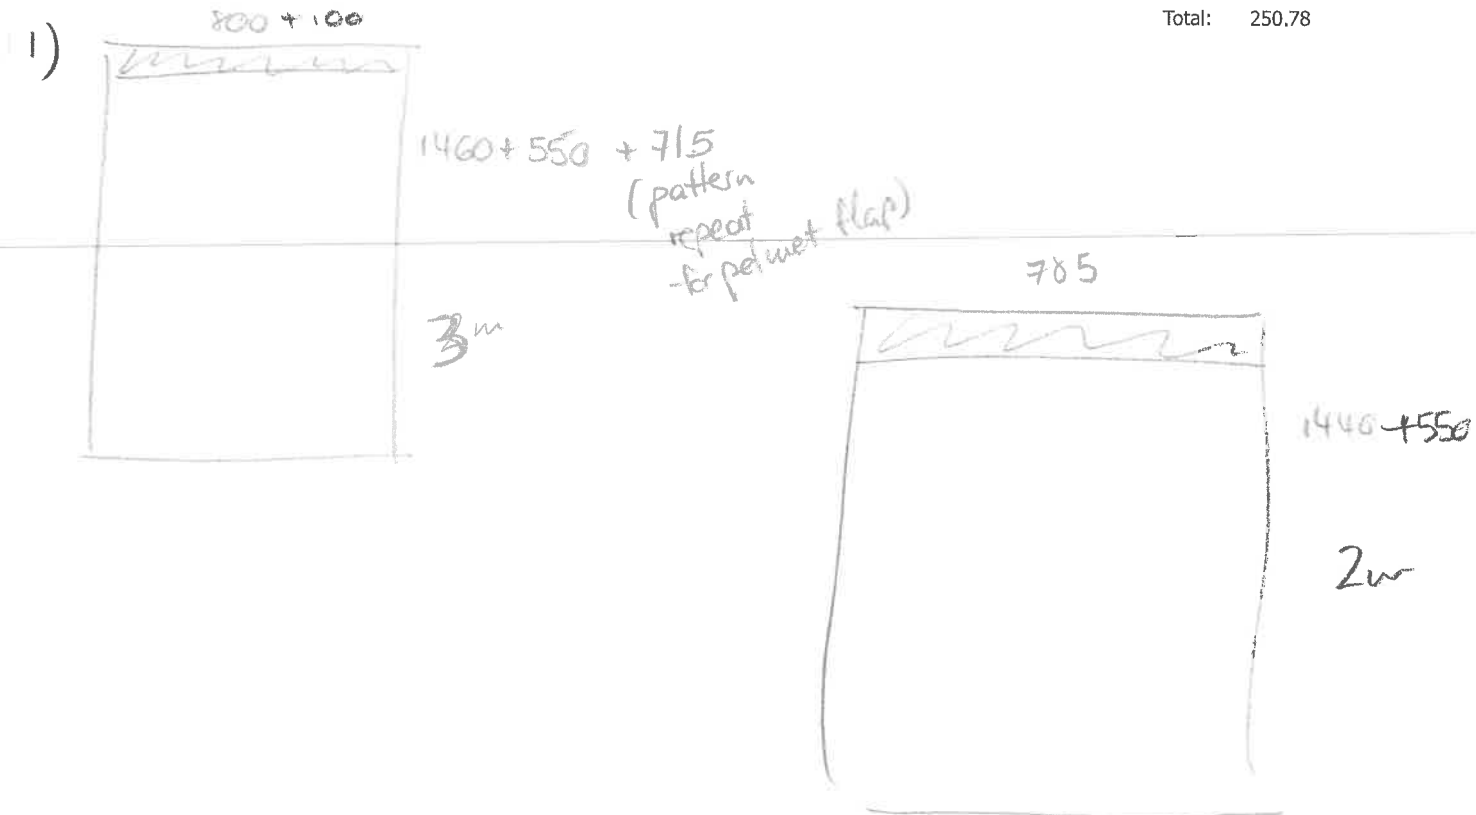

Quotation
Customer Copy

Unit 6 and 7 Five Arches Business Est
off Maidstone Road
Sidcup
Kent
DA14 5AE
Tel: 020 8269 6400 Fax: 020 8269 6401

Vat No: 324 0532 02
Cust Order No: SO15097 HUDDLESTONE
Order Date: 30/10/2023
Order No: 3803386
Cust Ref:
Account Ref: CPS007
Despatch Method:DHL Economy

Order To:
C.P Interiors 2
Rue Des Pres Trading Estate
St Saviour
Jersey
Channel Islands
JE2 7QN

Deliver To:
C.P Interiors 2
Rue Des Pres Trading Estate
St Saviour
Jersey
Channel Islands
JE2 7QN

Type	Colour	Width	Drop	Quantity	Unit Price	Disc %	Net
1) Customers Own Roman	Customer`s Own Fabric	800	1460	1	111.30	10	125.39
Waterfall (Standard), Lining - Bonded BLACKOUT (with Fleece 400g EB), Pelmet Required, Right Hand Control, Continuous Metal Chain Chrome, N/A, None Required, No Handset Required, No Power Supply Required, Not Required, Roman Breakaway Chain Mechanism							28.02
Measurement: Blind Size		Spec. ins:		Chain Length: 900			
Location: Kitchen		Fitting ins:					
							£313

2) Customers Own Roman	Customer`s Own Fabric	785	1440	1	111.30	10	125.39
Waterfall (Standard), Lining - Bonded BLACKOUT (with Fleece 400g EB), Pelmet Required, Right Hand Control, Continuous Metal Chain Chrome, N/A, None Required, No Handset Required, No Power Supply Required, Not Required, Roman Breakaway Chain Mechanism							28.02
Measurement: Blind Size		Spec. ins:		Chain Length: 900			
Location: Hall		Fitting ins:					
							£313

Net Total: 250.78
VAT: 0.00
Total: 250.78