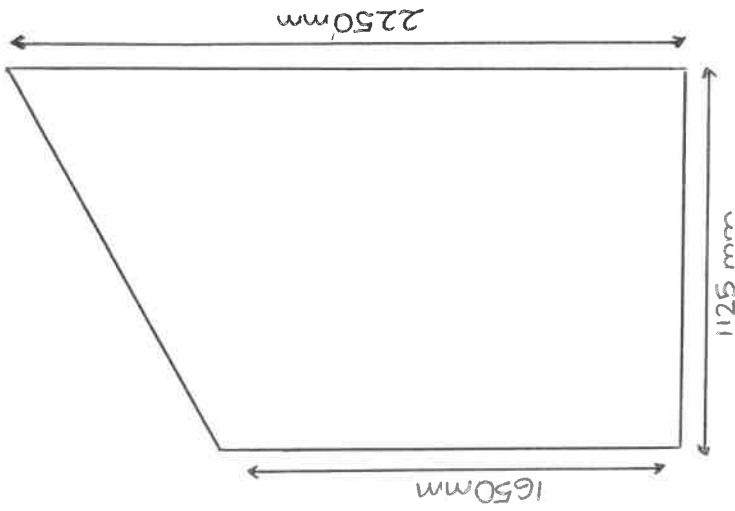

SO14948 CLARK

1) KITCHEN