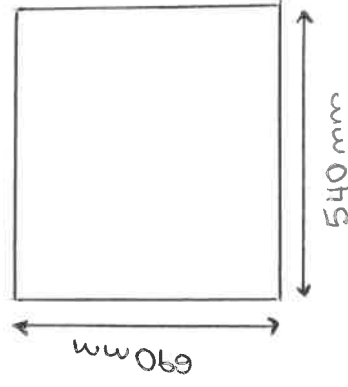

SO14948 CLARK

1) KITCHEN

2) KITCHEN DOOR

3) UTILITY DOOR

4) UTILITY WINDOW

Duette 25mm Band B
1) OPERATED WITH LIMON BATTERY RTS (OPTION1) (Face fix)
OPERATED WITH SALAR 24V AE40 (OPTION2) (Face fix)

2) Duette 25mm Band B BB11 (Top Fix)