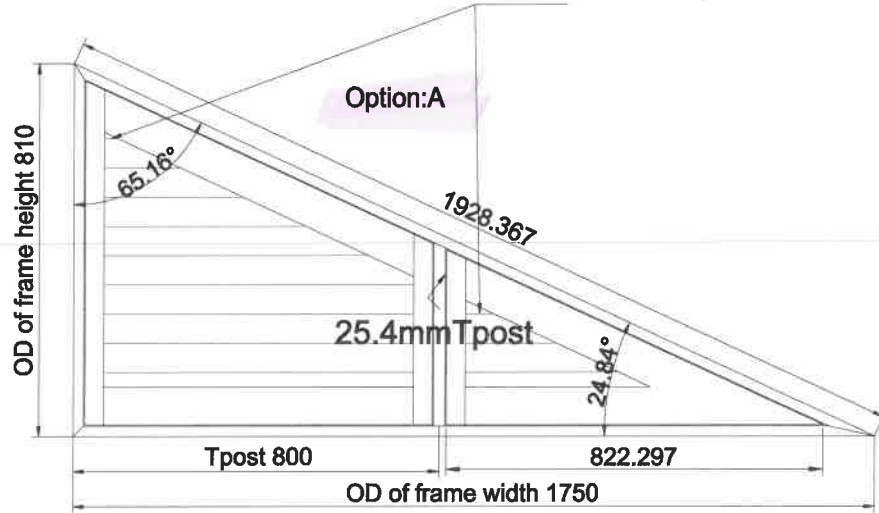

1 Fixed louver for each panel

Item 1 Qty: 1(RTR) Louver: 76mm Color: 001-Pure White Beaded L
Frame 46mm 4 sides Easy Tilt

1 Fixed louver for each panel

Item 1 Qty: 1(RTR) Louver: 76mm Color: 001-Pure White Beaded L
Frame 46mm 4 sides Easy Tilt

Order#: 211012330175	Customer Name: ELIZABETH ASHWORTH	
Dealer#: ASHWORTH	Dealer Name: Cheshire Plantation Shutters	Date: 2023/10/23
Please confirm the following drawing.		

1 Fixed louver for each panel

Item 2 Qty: 1(LTL) Louver: 76mm Color: 001-Pure White Beaded L
 Frame 46mm 4 sides Easy Tilt

1 Fixed louver for each panel

Item 2 Qty: 1(LTL) Louver: 76mm Color: 001-Pure White Beaded L
 Frame 46mm 4 sides Easy Tilt