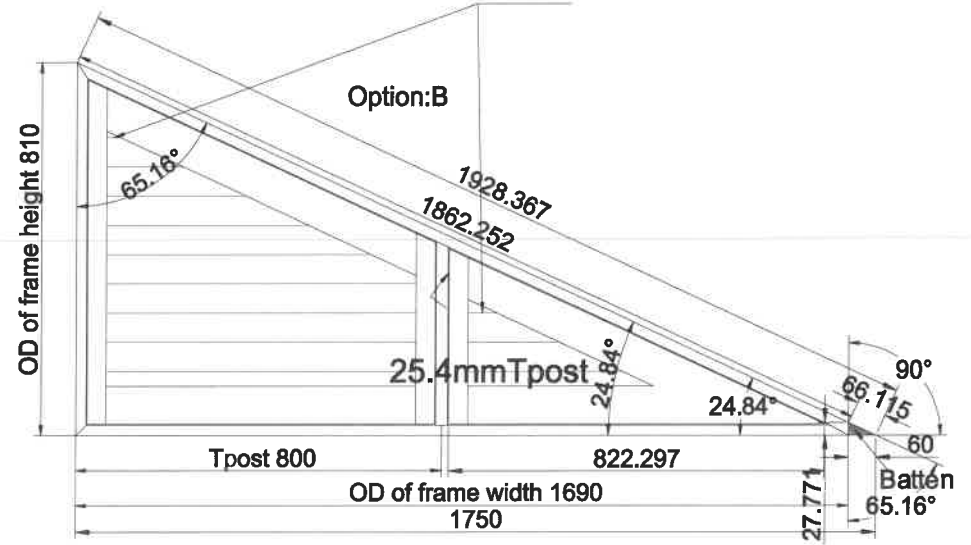

1 Fixed louver for each panel

Item 1 Qty: 1(RTR) Louver: 76mm Color: 001-Pure White Beaded L
Frame 46mm 4 sides Easy Tilt

1 Fixed louver for each panel

Item 1 Qty: 1(RTR) Louver: 76mm Color: 001-Pure White Beaded L
Frame 46mm 4 sides Easy Tilt

Order#: 211012330175	Customer Name: ELIZABETH ASHWORTH	
Dealer#: ASHWORTH	Dealer Name: Cheshire Plantation Shutters	Date: 2023/10/23
Please confirm the following drawing.		

1 Fixed louver for each panel

Item 2 Qty: 1(LTL) Louver: 76mm Color: 001-Pure White Beaded L
 Frame 46mm 4 sides Easy Tilt

1 Fixed louver for each panel

Item 2 Qty: 1(LTL) Louver: 76mm Color: 001-Pure White Beaded L
 Frame 46mm 4 sides Easy Tilt