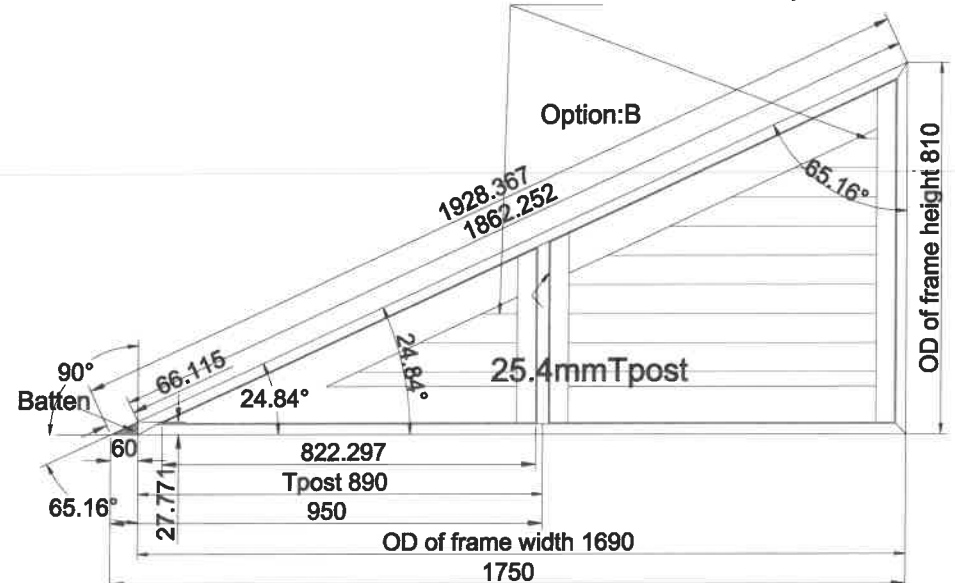

Order#: 211012330175	Customer Name: ELIZABETH ASHWORTH	
Dealer#: ASHWORTH	Dealer Name: Cheshire Plantation Shutters	Date: 2023/10/23
Please confirm the following drawing.		

No template provided, the following drawing is based on order size

1 Fixed louver for each panel

Item 1 Qty: 1(RTR) Louver: 76mm Color: 001-Pure White Beaded L
Frame 46mm 4 sides Easy Tilt

1 Fixed louver for each panel

Item 1 Qty: 1(RTR) Louver: 76mm Color: 001-Pure White Beaded L
Frame 46mm 4 sides Easy Tilt

Order#: 211012330175	Customer Name: ELIZABETH ASHWORTH	
Dealer#: ASHWORTH	Dealer Name: Cheshire Plantation Shutters	Date: 2023/10/23
Please confirm the following drawing.		

1 Fixed louver for each panel

Item 2 Qty: 1(LTL) Louver: 76mm Color: 001-Pure White Beaded L
 Frame 46mm 4 sides Easy Tilt

1 Fixed louver for each panel

Item 2 Qty: 1(LTL) Louver: 76mm Color: 001-Pure White Beaded L
 Frame 46mm 4 sides Easy Tilt