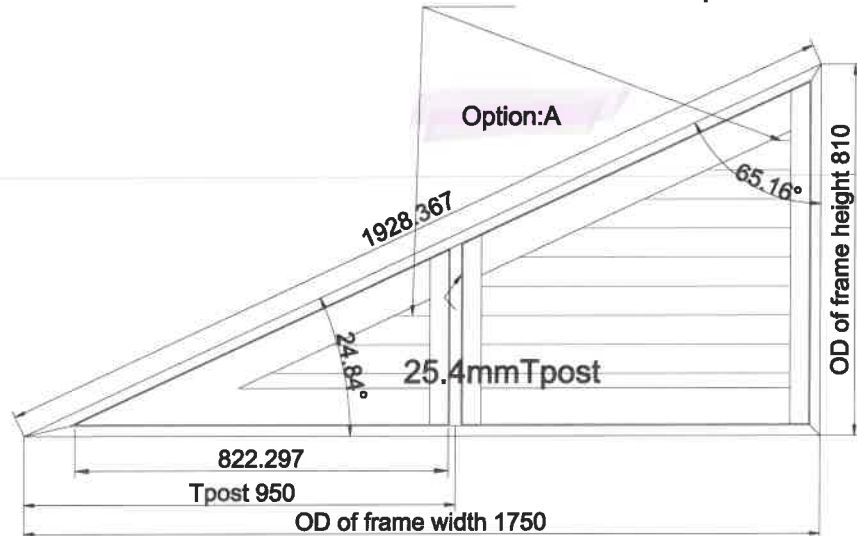

Order#: 211012330175	Customer Name: ELIZABETH ASHWORTH	
Dealer#: ASHWORTH	Dealer Name: Cheshire Plantation Shutters	Date: 2023/10/23
Please confirm the following drawing.		

No template provided, the following drawing is based on order size

1 Fixed louver for each panel

Item 1 Qty: 1(RTR) Louver: 76mm Color: 001-Pure White Beaded L
Frame 46mm 4 sides Easy Tilt

1 Fixed louver for each panel

Item 1 Qty: 1(RTR) Louver: 76mm Color: 001-Pure White Beaded L
Frame 46mm 4 sides Easy Tilt

Order#: 211012330175	Customer Name: ELIZABETH ASHWORTH	
Dealer#: ASHWORTH	Dealer Name: Cheshire Plantation Shutters	Date: 2023/10/23
Please confirm the following drawing.		

1 Fixed louver for each panel

Item 2 Qty: 1(LTL) Louver: 76mm Color: 001-Pure White Beaded L
 Frame 46mm 4 sides Easy Tilt

1 Fixed louver for each panel

Item 2 Qty: 1(LTL) Louver: 76mm Color: 001-Pure White Beaded L
 Frame 46mm 4 sides Easy Tilt