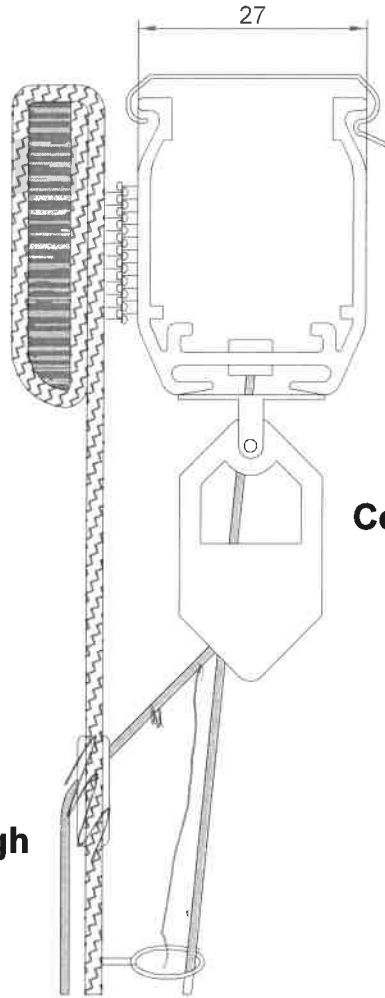

**Neat top rail
finish to fabric**