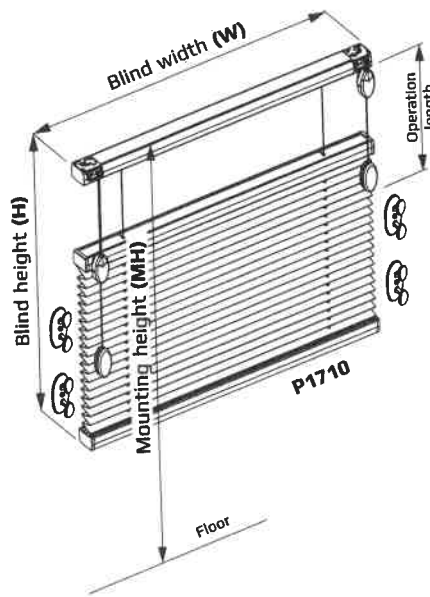

- P1710 Free-hanging blind with two pull-cord operating devices and changeable hangings.
- P1715 Free-hanging blind with two pull-cord operating devices and changeable hangings incl. cord guiding.

Field safety:
For further informations
please refer to page 6-7

**Dimensions/
Pleated blind measures**

- **Width:** min. 0.30 m
  max. 2.20 m
- **Height:** min. 0.20 m
  max. 2.60 m
- **Surface:** max. 5.70 m²
- **Inclination angle:** max. 15°
- **Mounting height:** min. 1.50 m

Cord/Hardware

- Pleated fabric between two profile rails
- Fabric hangings can be stopped at any position by means of a cord brake
- Closed cord system
- Cords made of polyester yarn, Ø0.8 mm
- Pull cord made from polyester yarn, diameter of 2.2 mm
- Plastic parts made from high quality, temperature resistant and abrasion-resistant plastic

Control

- **Cord operation:** integrated cord lock without castor
- **Operating side:** left and right
- **Operation length:** mounting height minus 1.50 m

Profile rail

- **Width:** 22 mm
- **Height:** 16 mm
- Aluminium extruded (Al Mg Si 0.5 F22)
- Hole punch (Ø6.0 mm) equipped with abrasion-resistant plastic cord lugs

Colours

- **Profile rail:** Technically anodized in accordance with E6/EV1 in silver, black (E6-C35) and bronze (E6-C32) or powder-coated in white (RAL 9016), beige (RAL 1015) and grey (DB 703)
- Visible **plastic parts** adapted to the profile colours in grey, black, bronze, white or beige

Fabric

- Pleated fabric hangings • 20 mm pleat width • visible drilled hole (Ø3.5 mm) for cord guiding
- Honeycomb fabrics • 25 mm width • invisible drilled hole (Ø3.5 mm) for cord guiding
- Distance between the cords 0.40 or 0.60 m (dependent on the material)

Mounting

- **Fixing of upper rail:** Screw the fixing bracket (V2A) directly into the window frame or glass strip (DIN 7981 Ø3.9 x 16 mm) or screw the glazing bead holder (with clip) onto the glass strip (DIN 7982 Ø2.9 x 9.5 mm) or screw the fixing angle (with clip) onto the window frame (DIN 7982 Ø3.9 x 13 mm).
- **Fixing of tightening devices:** Screw the tensioning shoe holders directly into the window frame or glass (DIN 7982 Ø3.9 x 13 mm) or screw the glazing bead holder onto the glass strip (DIN 7982 Ø2.9 x 9.5 mm) or screw the fixing angle onto the window frame (DIN 7982 Ø3.9 x 13 mm).

Shuttle protection:
(Type P1715)

- Even if the window is tilted, the hangings run between two ropes (Ø1.2 mm polyester yarn with kevlar c 16 cords) parallel to the casement
- The movable profile covers the tightening devices