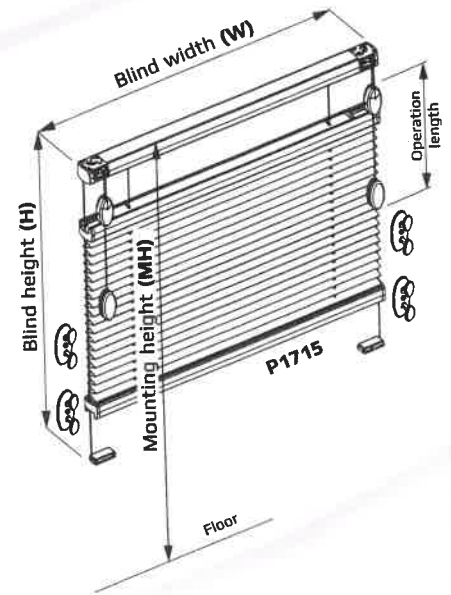

- P1710 Free-hanging blind with two pull-cord operating devices and changeable hangings.
- P1715 Free-hanging blind with two pull-cord operating devices and changeable hangings incl. cord guiding.

Field safety:
For further informations
please refer to page 6-7

**Dimensions/
Pleated blind measures**

- **Width:** min. 0.30 m
  max. 2.20 m
- **Height:** min. 0.20 m
  max. 2.60 m
- **Surface:** max. 5.70 m²
- **Inclination angle:** max. 15°
- **Mounting height:** min. 1.50 m

Cord/Hardware

- Pleated fabric between two profile rails
- Fabric hangings can be stopped at any position by means of a cord brake
- Closed cord system
- Cords made of polyester yarn, Ø0.8 mm
- Pull cord made from polyester yarn, diameter of 2.2 mm
- Plastic parts made from high quality, temperature resistant and abrasion-resistant plastic

Control

- **Cord operation:** integrated cord lock without castor
- **Operating side:** left and right
- **Operation length:** mounting height minus 1.50 m

Profile rail

- **Width:** 22 mm
- **Height:** 16 mm
- Aluminium extruded (Al Mg Si 0.5 F22)
- Hole punch (Ø6.0 mm) equipped with abrasion-resistant plastic cord lugs

Colours

- **Profile rail:** Technically anodized in accordance with E6/EV1 in silver, black (E6-C35) and bronze (E6-C32) or powder-coated in white (RAL 9016), beige (RAL 1015) and grey (DB 703)
- Visible **plastic parts** adapted to the profile colours in grey, black, bronze, white or beige

Fabric

- Pleated fabric hangings • 20 mm pleat width • visible drilled hole (Ø3.5 mm) for cord guiding
- Honeycomb fabrics • 25 mm width • invisible drilled hole (Ø3.5 mm) for cord guiding
- Distance between the cords 0.40 or 0.60 m (dependent on the material)

Mounting

- **Fixing of upper rail:** Screw the fixing bracket (V2A) directly into the window frame or glass strip (DIN 7981 Ø3.9 x 16 mm) or screw the glazing bead holder (with clip) onto the glass strip (DIN 7982 Ø2.9 x 9.5 mm) or screw the fixing angle (with clip) onto the window frame (DIN 7982 Ø3.9 x 13 mm).
- **Fixing of tightening devices:** Screw the tensioning shoe holders directly into the window frame or glass (DIN 7982 Ø3.9 x 13 mm) or screw the glazing bead holder onto the glass strip (DIN 7982 Ø2.9 x 9.5 mm) or screw the fixing angle onto the window frame (DIN 7982 Ø3.9 x 13 mm).

Shuttle protection:
(Type P1715)

- Even if the window is tilted, the hangings run between two ropes (Ø1.2 mm polyester yarn with kevlar c 16 cords) parallel to the casement
- The movable profile covers the tightening devices