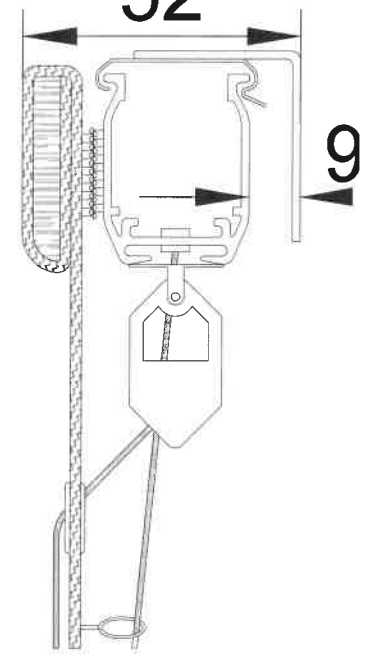

2

71

29

3

52

9

Tamara Lopez-Dominguez

From: Dean Marshall <dean@eablinds.co.uk>
Sent: 20 July 2023 09:36
To: Tamara Lopez-Dominguez
Subject: RE: SO14092Q4 Arden
Attachments: Cordlock Manual Pinoleum.pdf; Cordlock Pinoleum.jpg