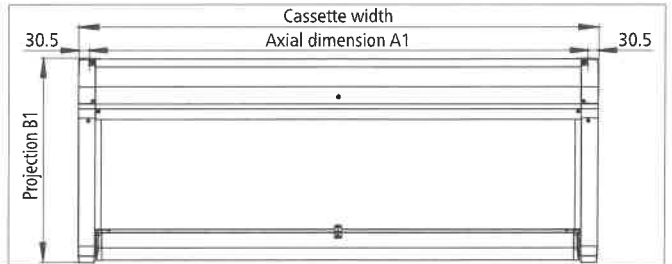

Order number/reference

5014825 O'Connor

Order date

Customer requested delivery date

Different delivery address to normal/miscellaneous

WGM Top distance between centre lines: from centre to centre of side channel + 61 mm = cassette width. Multi-section units: see expl. drawings on p. 2.