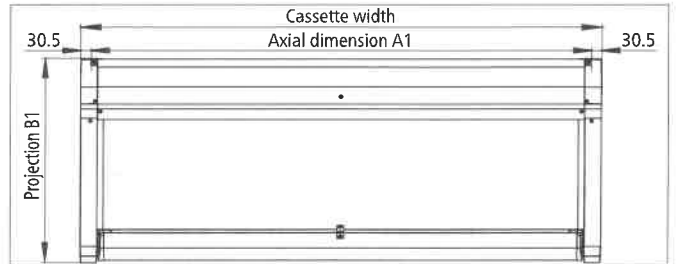

Supply front profile loose

Supply front profile assembled (standard)

Order suitable for Terrazza roof order no.

Number of units 1 2 3

Axial dimension A1 513.9 cm Projection B1 450 cm

Details only for multi-section units

Axial dimension A2 214.4 cm Projection B2 400 cm

Axial dimension A3 513.9 cm Projection B3 400 cm

Frame colour

RAL colour Trend colour

Colour name RAL7032 PEBBLE

Fabric

Fabric sewn with PTFE yarn

Pattern no. P8-374 Cloud

WGM Top distance between centre lines: from centre to centre of side channel + 61 mm = cassette width. Multi-section units: see expl. drawings on p. 2.

Fixing/brackets

	mm	quantity	mm	quantity	mm	quantity	quantity
Fixed support bracket top, complete	80		120		150		220
Adjustable support bracket top, complete			120-165	8	165-210		210-255
Adjustable support bracket top for multi-section units, complete				2			1
Special support bracket*	59-400						height
Cross-shaped support bracket*	80-400						height
Support bracket modern	80		120		150		220
Wall-mount angle bracket for lateral fixing 100 x 50 x 120 mm							Z-shaped bracket 50 x 100 x 120 mm
Long angle bracket 200 x 100 x 5 x 120 mm							U profile for support bracket fins
Base plate for support bracket 5 mm							Base plate for support bracket 10 mm
Support bracket mounting plate for 110 roof support (Terrazza S)							Support bracket mounting plate for 150 roof support (Terrazza L)
Support bracket mounting plate for Terrazza Pure 40 x 100 x 20 mm							
Wall bracket							Rafter assembly
Fixing plate for multi-section unit							Retaining bracket for wind and sun sensor
Wall connection roof, complete							Cable clip
Side cover plate Form A**							Side cover plate Form B**
First installation							