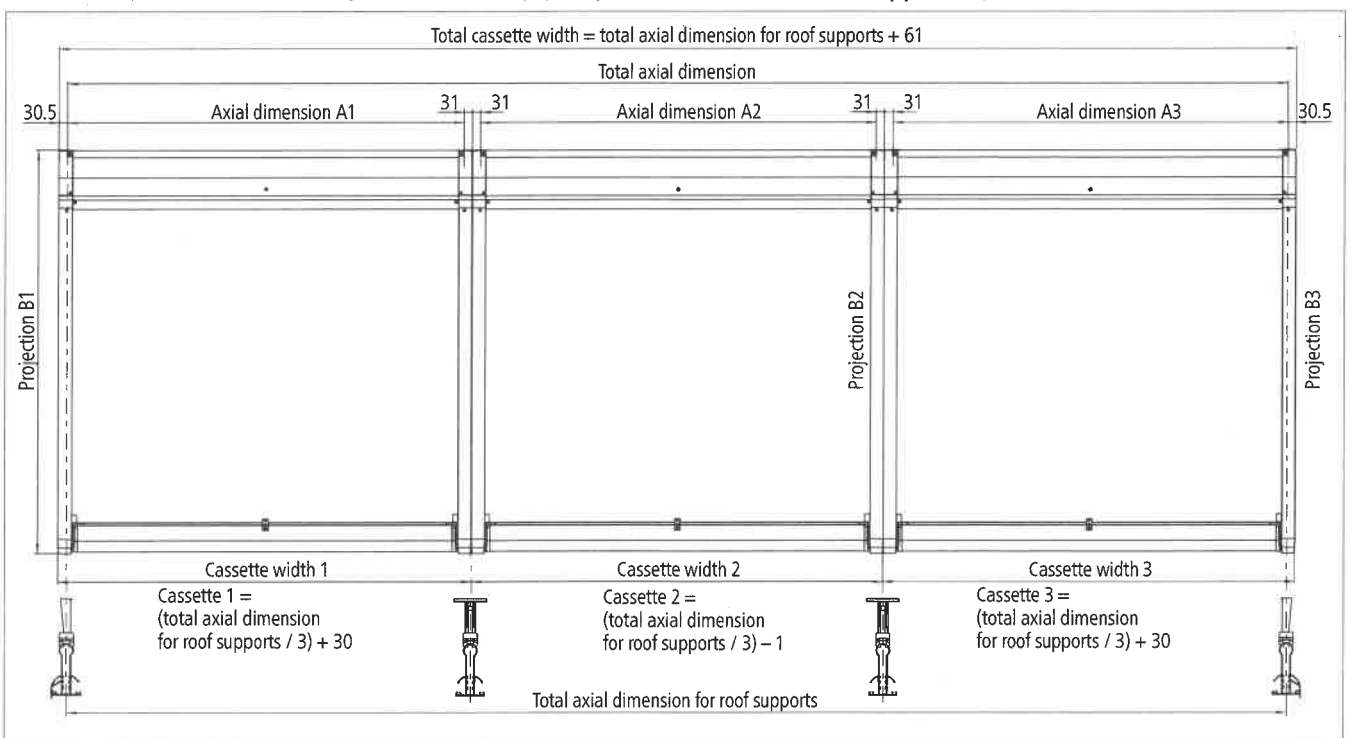

Signature

Determining dimensions for multi-section units with 2 panels

Calculation of cassette width: (total axial dimension for roof supports/2) + 30 mm. Only applies if both units have the same axial dimensions.

Determining dimensions for multi-section units with 3 panels or more*

Calculation of cassette width 1 + 3 (outside cassettes): (total axial dimension for roof supports/3) + 30 mm

Calculation of cassette width 2 (inside cassettes): (total axial dimension for roof supports/3) - 1 mm

*The determining of measurements applies to a maximum total width of 14 m and only if all axial dimensions are the same and the number of roof panels can be divided by 3.

14° pitch for fair