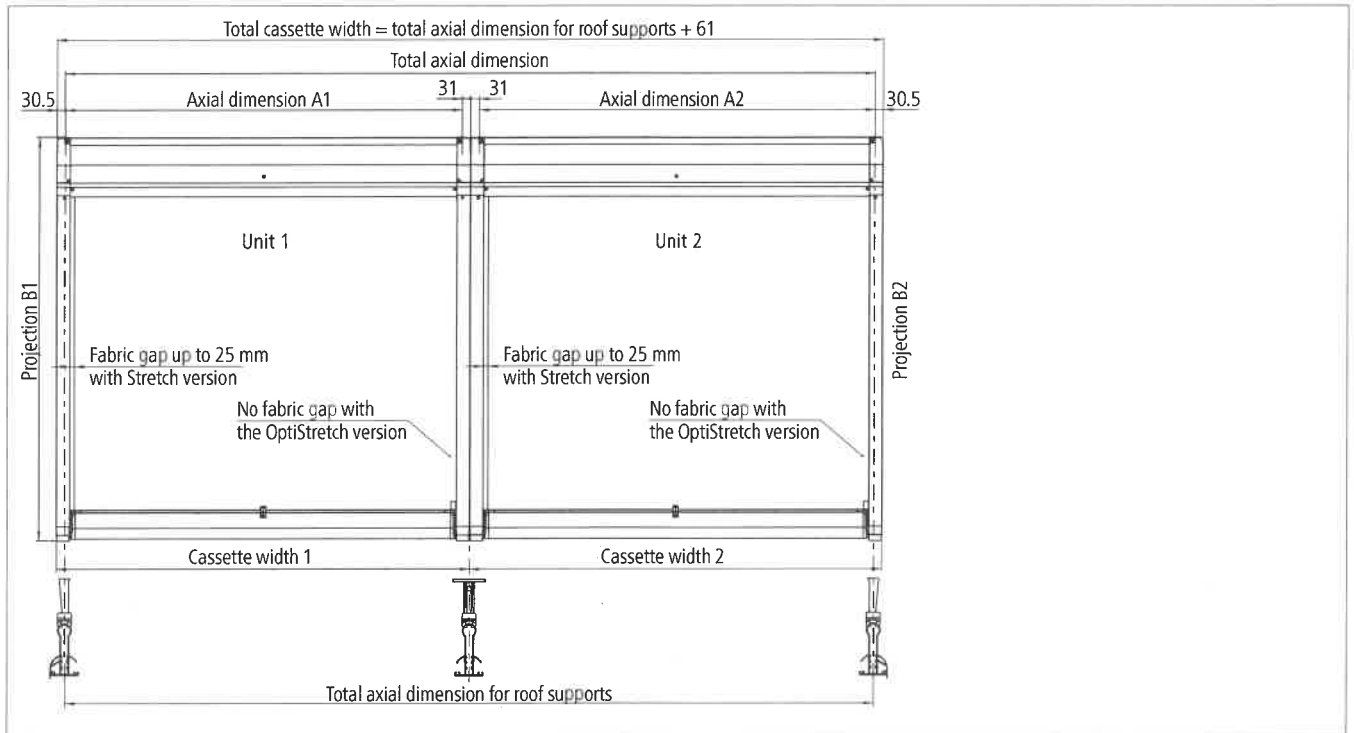

Signature

Determining dimensions for multi-section units with 2 panels

Calculation of cassette width: (total axial dimension for roof supports/2) + 30 mm. Only applies if both units have the same axial dimensions.

Determining dimensions for multi-section units with 3 panels or more*

Calculation of cassette width 1 + 3 (outside cassettes): (total axial dimension for roof supports/3) + 30 mm

Calculation of cassette width 2 (inside cassettes): (total axial dimension for roof supports/3) - 1 mm

*The determining of measurements applies to a maximum total width of 14 m and only if all axial dimensions are the same and the number of roof panels can be divided by 3.

14° pitch for fair