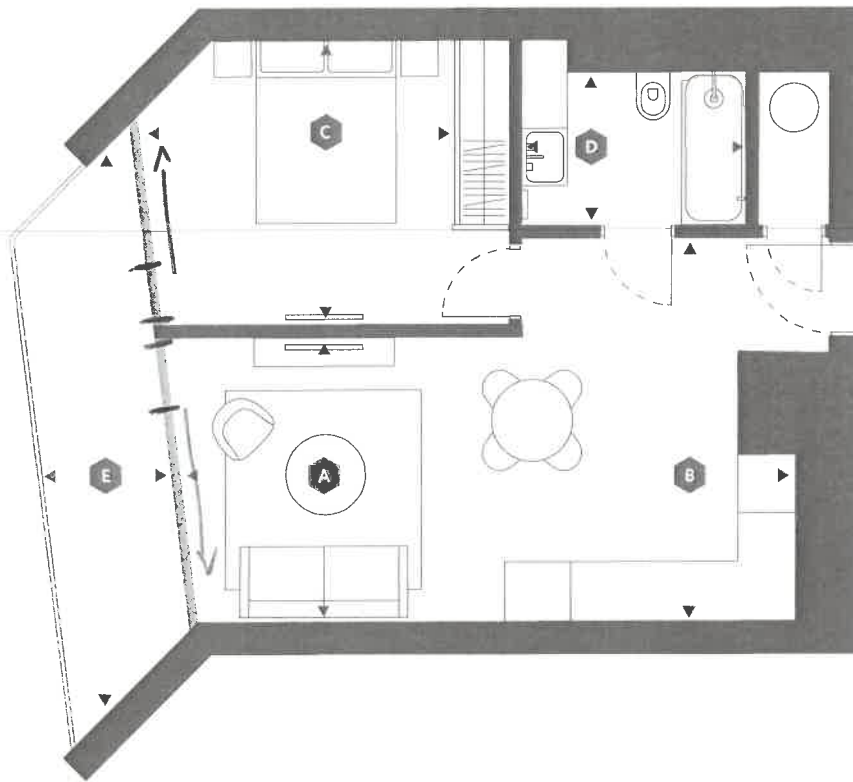

DAWN McLachlan.

· H O R I Z O N ·

TO QUOTE - CURTAINS + OPTIONAL ROLLERS

▼ Apartment numbers

▼ Type

W 2 0 4

W 4 0 4

W 6 0 4

1 3

SECOND

FOURTH

SIXTH

▲ Floor