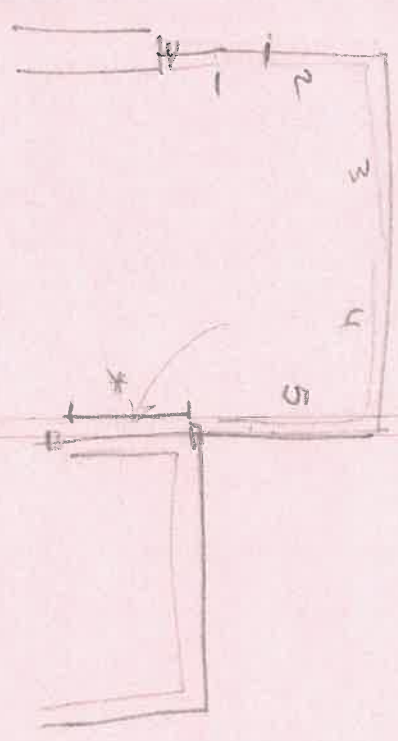

Bed 2 2270 X 2350 LHM

(Kerenski) Biluot roller with ~~with~~ fascia 1222 X 570

Master (extra) Biluot roller 1225 X 590

~~with fascia~~
~~Rolling~~

Bed 3

700 X 2040 C/S Biluot roller with fascia LHC
1930 X 930 B15 fascia size 2675 RHC

New
SEPARATE SO

SUNROOM