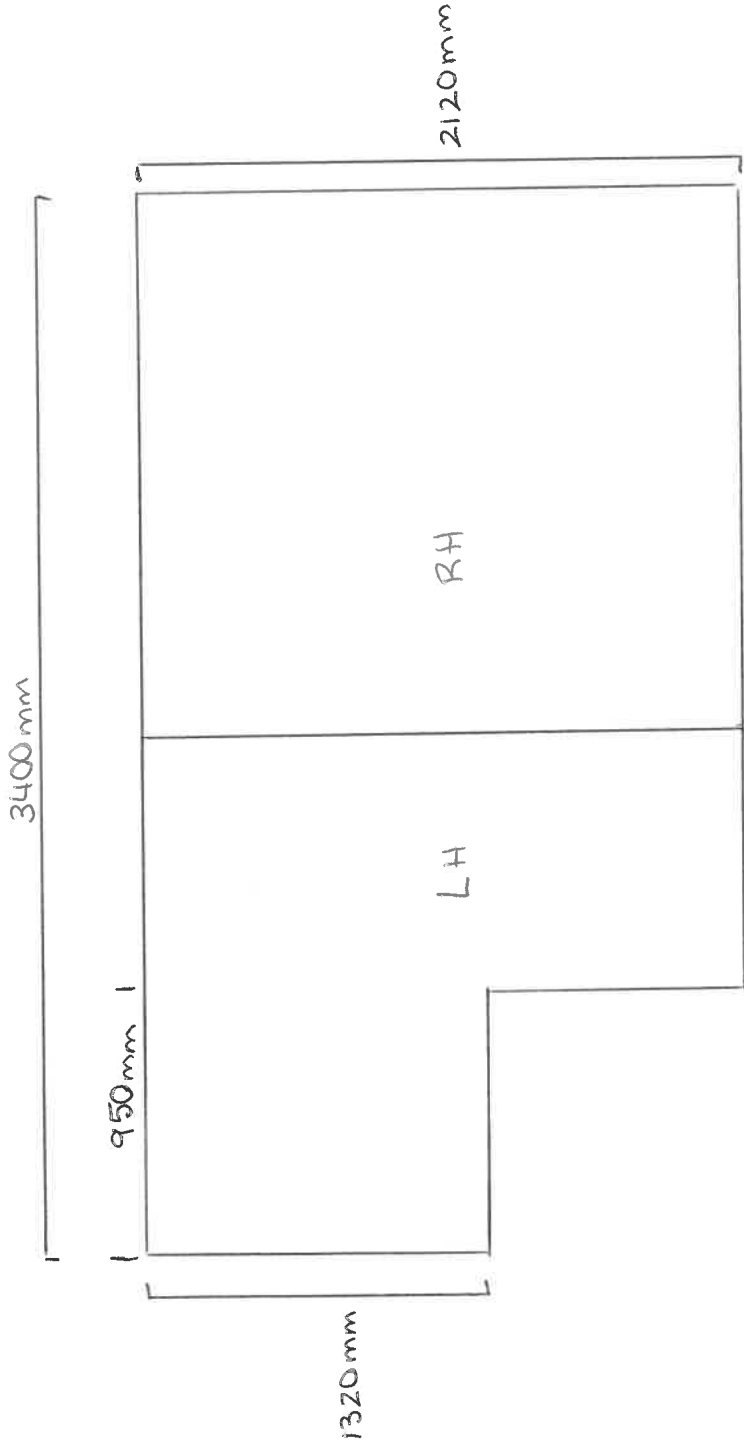

S014780 KING

DINING ROOM DOORS PAIR