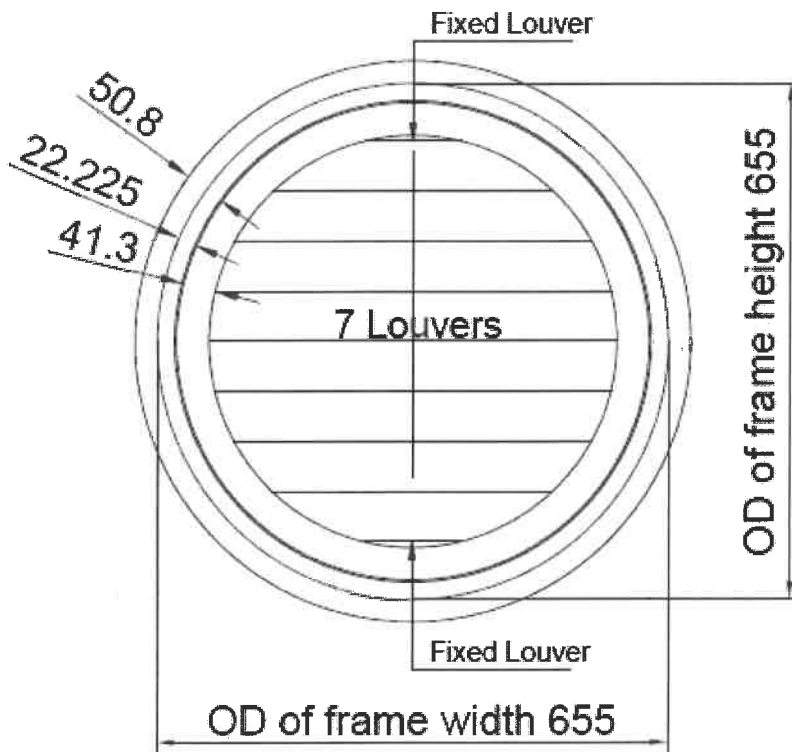

Order#:	211012320676	Customer Name:	Simon Perry		
Dealer#:	SO14772	Dealer Name:	CP Interiors	Date:	2023/07/18
Please confirm the following drawing.					

No template provided, the following drawing is based on order size

NO HINGES. MOUNT WITH BUTTON CATCHES.

Item 1 Qty: 1 Louver: 76mm
Color: 001-Pure White Bullnose Z
Frame 50mm 4 sides