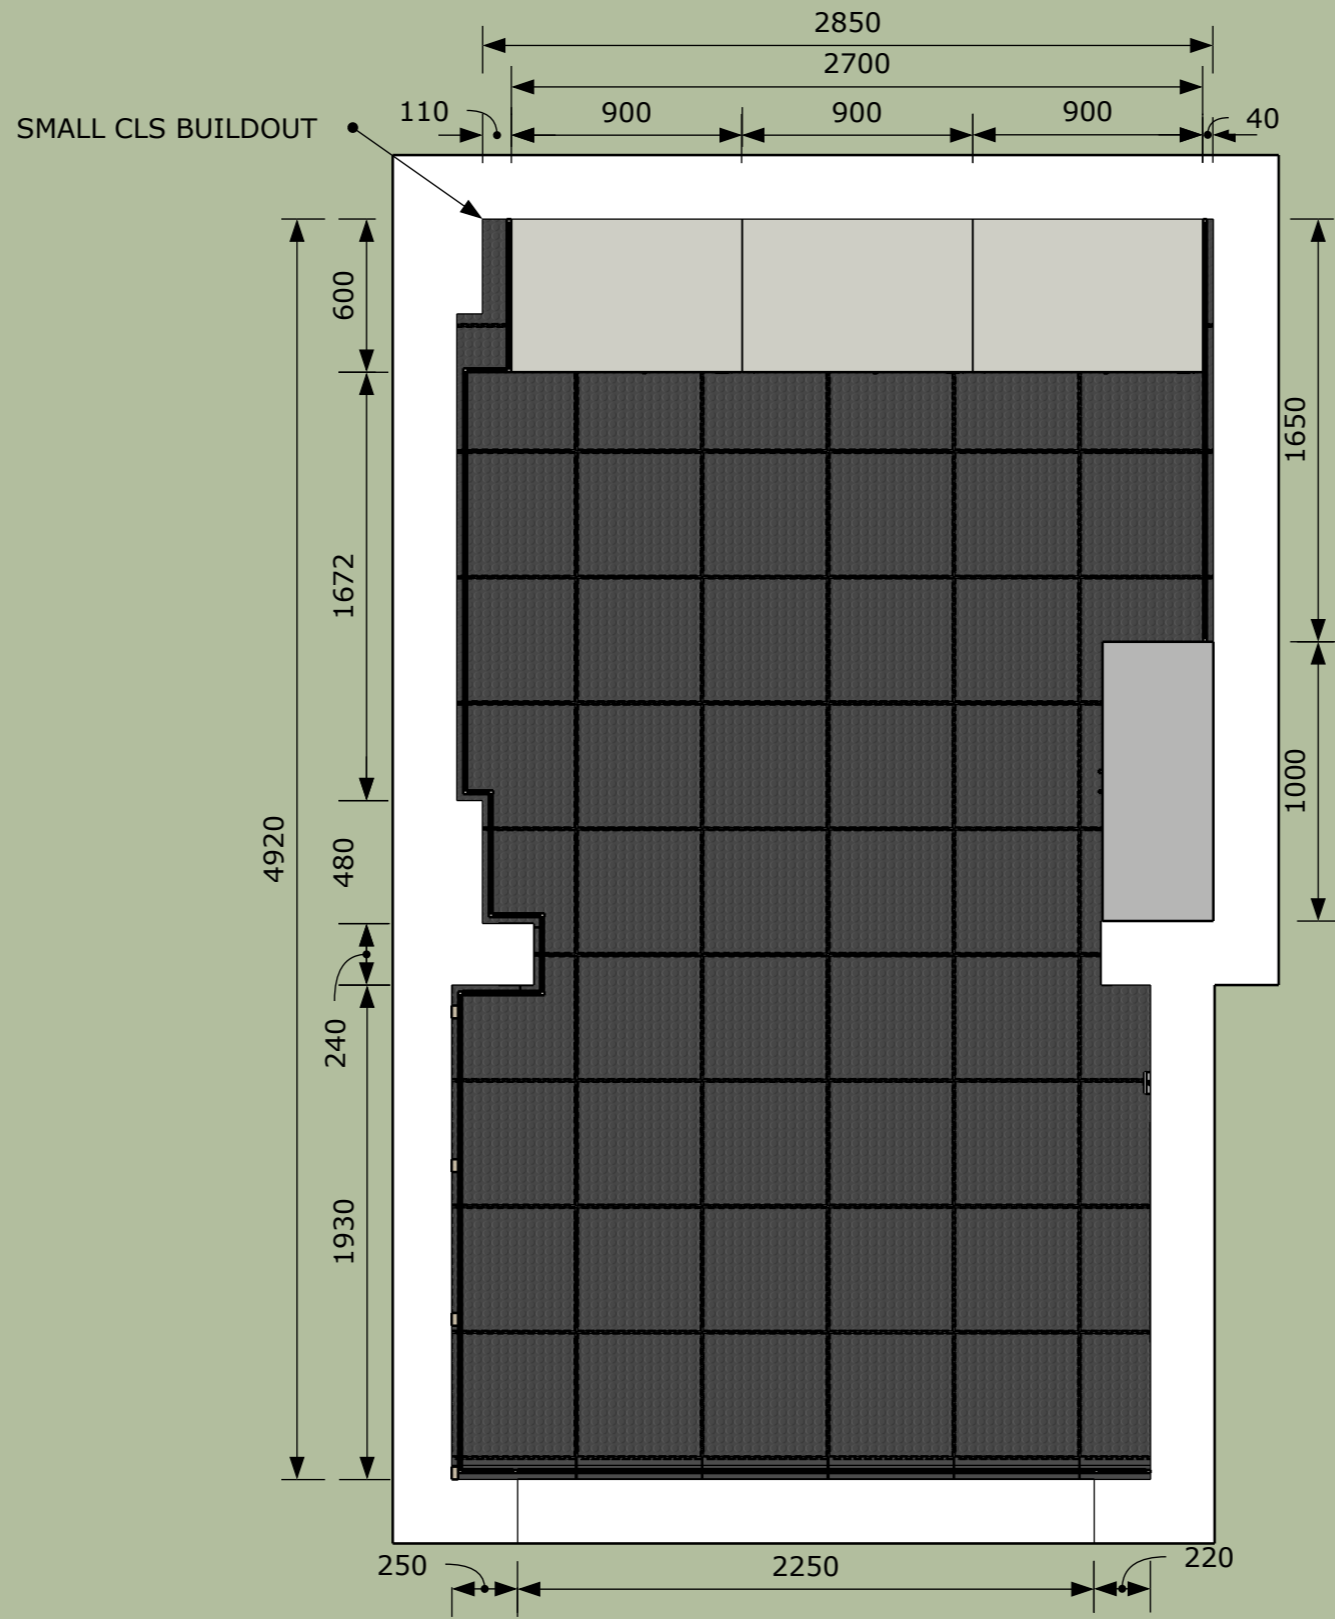

ALL ELECTRICAL/ PLUMBING WORK TO BE IN PLACE PRIOR TO DURA GARAGES INSTALL
DURA GARAGES IS NOT RESPONSIBLE FOR ELECTRICIAN/PLUMBING WORKS CARRIED OUT

Cabinet colour:	DURA SILVER
StoreWall colour:	GREY
Wall type:	CONCRETE BLOCK
Floor spec:	PVC D.GREY STUD
Ceiling spec:	N/A

Description:	LAYOUT PROPOSAL
Client:	INGRAM SO14787

Date:	25/07/2023
Drawn by:	O.PRICE
Drawing No:	
Rev:	1

This drawing is the property of Dura Ltd and may not be copied or shared with a third party, unless prior consent is given by Dura Ltd. Copyright © 2011 Dura Ltd.

DURA®
Fitted Garages
www.duragarages.com +44 (0) 1280 700 563