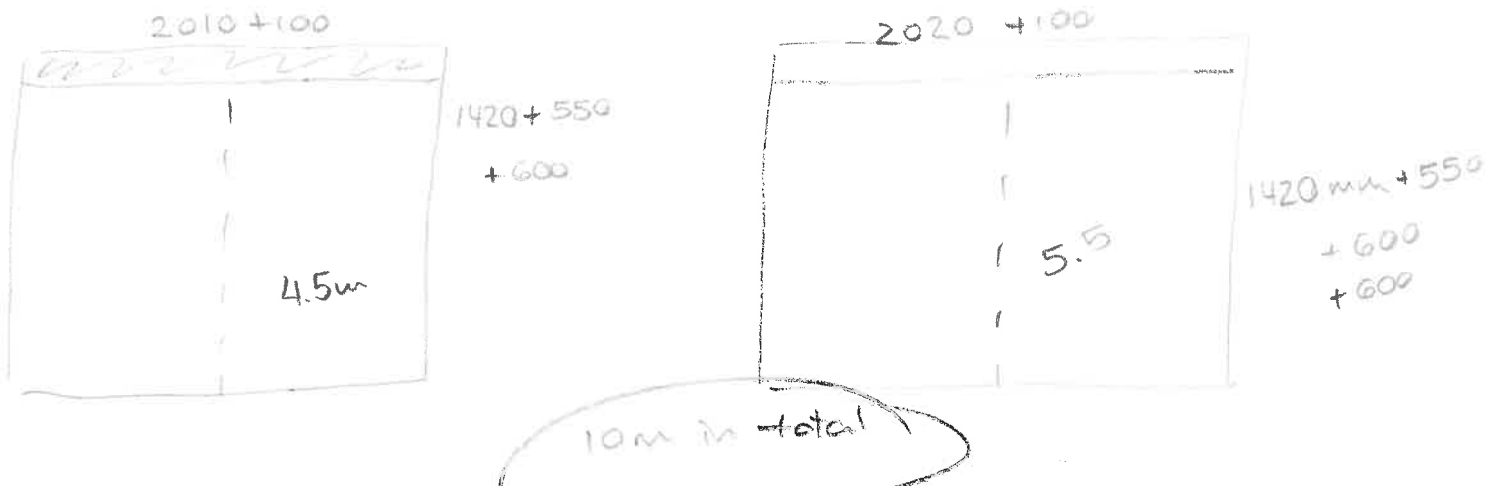

Customers Own Motor, No Power Supply Required   0.00
Measurement:Blind Size   Spec. Ins: 9m of Romo Orly Icicle 7864/06 for blinds in Bedroom 3 (top of stairs) and Bedroom 2

Install Height: Not Specified   Location: Bedroom 3 (top of stairs)

Customers Own Roman   Customer's Own Fabric   2015   1420   1   185.53   10   208.43
Waterfall (Standard), Lining - Bonded BLACKOUT (with Fleece 400g EB), Pelmet Required, Right Hand Control, No Chain
Req, Not Required, Blind is safe by design and requires no additional devices or warning labels   46.06

Customers Own Motor, No Power Supply Required   0.00
Measurement:Blind Size   Spec. Ins: 4.5m of Villa Nova Alora Sapphire V3514/03

Install Height: Not Specified   Location: Bedroom 1 master Bedroom

Customers Own Roman   Customer's Own Fabric   2020   1420   1   185.53   10   208.43
Waterfall (Standard), Lining - Bonded BLACKOUT (with Fleece 400g EB), Pelmet Required, Right Hand Control, No Chain
Req, Not Required, Blind is safe by design and requires no additional devices or warning labels   46.06

Customers Own Motor, No Power Supply Required   0.00
Measurement:Blind Size   Spec. Ins: 9m of Romo Orly Icicle 7864/06 for blind in Bedroom 3 (top of stairs) and bedroom 2

Install Height: Not Specified   Location: Bedroom 2

New Fabric : 138cm ↓ 60cm ↔ 34.5cm @ £55 p/m

If a Premium carriage service is requested (Pre Noon, Pre 10.30, Saturday or Saturday Pre Noon) the relevant charge will be applied to your invoice. Goods delivered to the following areas: Cornwall, Dyfed, Powys, Anglesey, Gwynedd, Scotland, Isle of Wight, Isle of Man, Isle of Scilly, Channel Isles, Northern Ireland and Republic of Ireland will be subject to a carriage charge as detailed on Page 2 of our trade price list. These carriage charges may not appear on your order acknowledgement but will be applied to your invoice

Net Price :	£1541.31
VAT :	£0.00
Total :	£1541.31