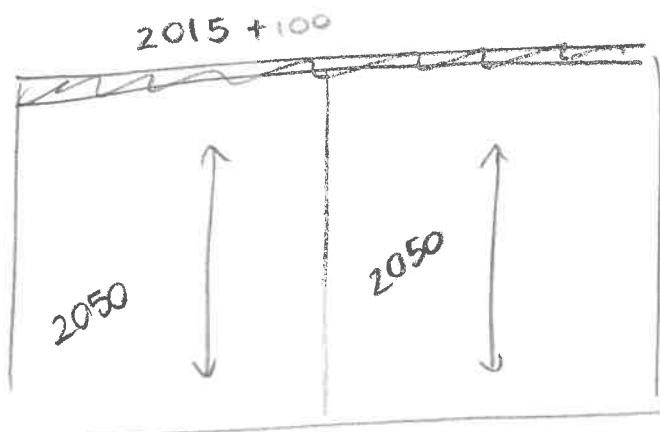

BEDROOM 1

1500 + 550

4.5m

WIDTH 137cm   ↓ 700mm   ↔ 91mm