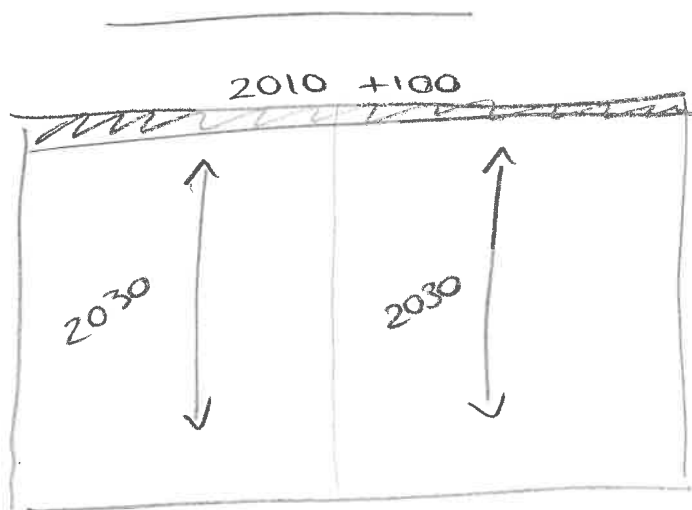

BEDROOM 3 (TOP OF THE STAIRS)

1480 + 550

FABRIC IS 139cm wide (plain)

8.5m
in total