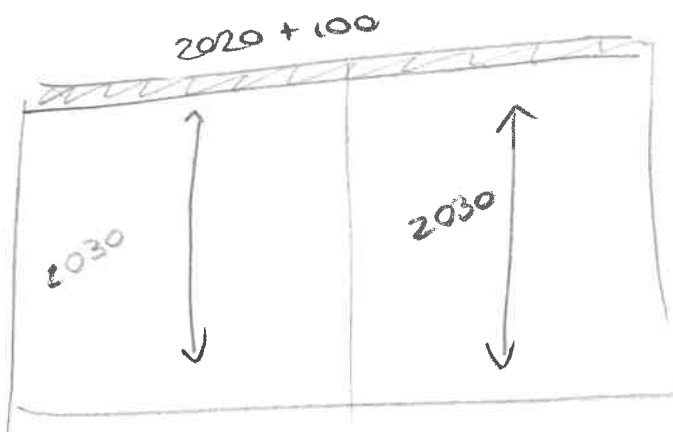

# KITCHEN - DINING

Same as above

8.5m

BEDROOM 3 (TOP OF THE STAIRS)

1480 + 550

FABRIC IS 139cm wide (plain)

8.5m  
in total

BEDROOM 2