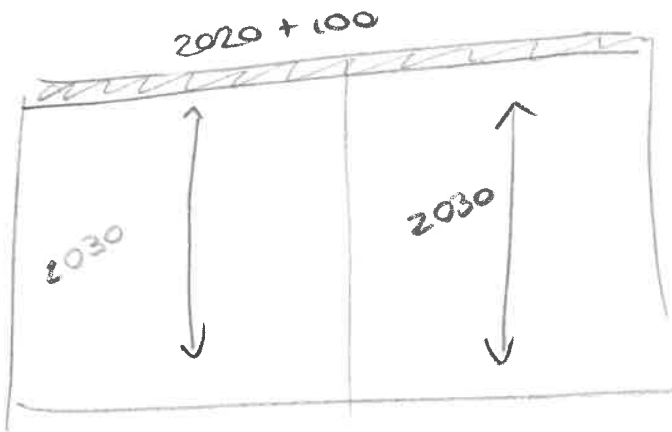

BEDROOM 3 (TOP OF THE STAIRS)

FABRIC IS 139 cm wide (plain)

8.5m
in total

BEDROOM 2

BEDROOM 1

1500 + 550

4.5m

WIDTH 137cm   ↓ 700mm   ←→ 91mm