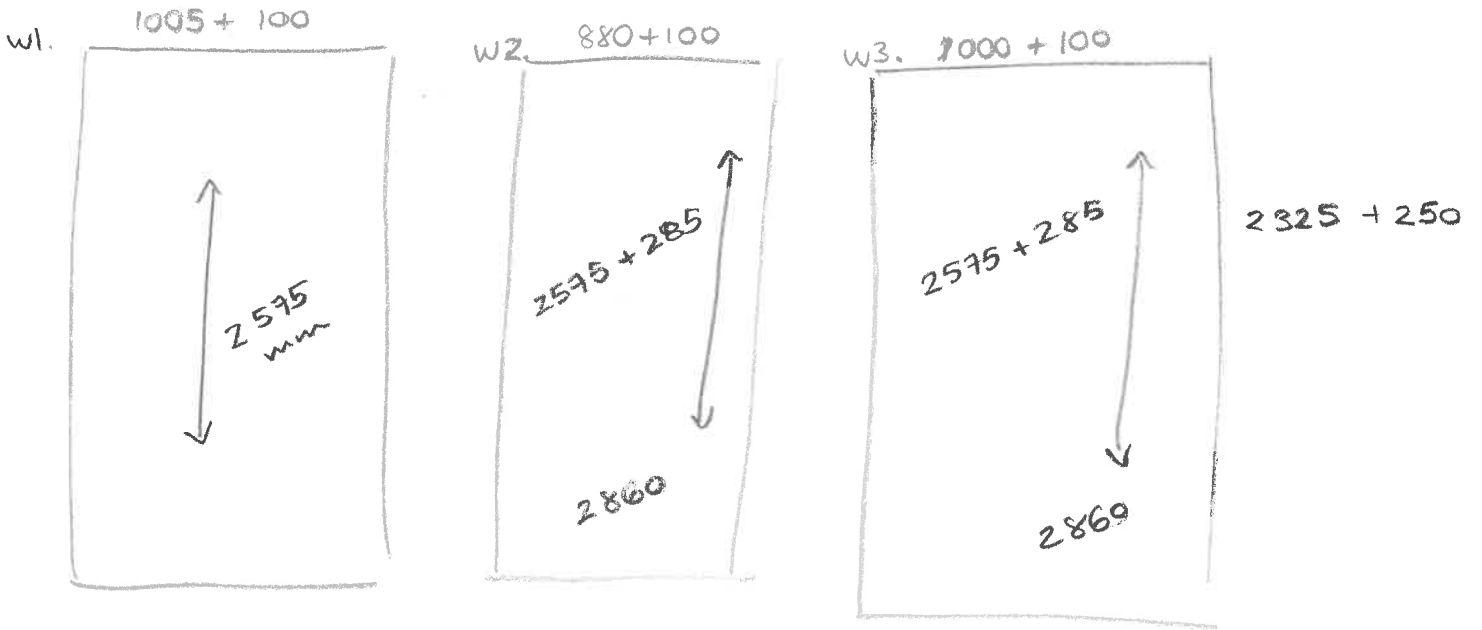

LHM B/S

LIVING AREA

PATTERN REPEAT : $\updownarrow 285$ mm $\longleftrightarrow 240$ mm
(144cm wide)

8.5m

KITCHEN - DINING

Same as above

8.5m

BEDROOM 3 (TOP OF THE STAIRS)