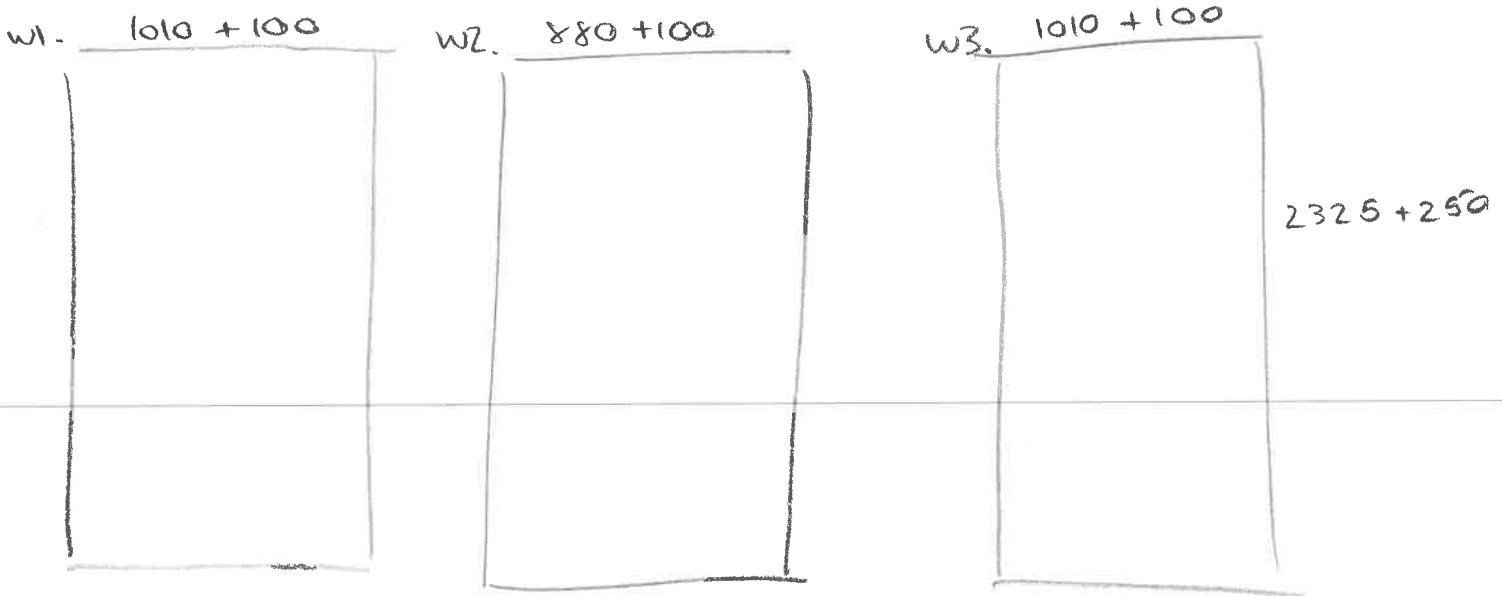

LHM B/S

LIVING AREA

PATTERN REPEAT : $\updownarrow 285$ mm $\longleftrightarrow 240$ mm
(144cm wide)

8.5m

KITCHEN - DINING

Same as above

8.5m

BEDROOM 3 (TOP OF THE STAIRS)