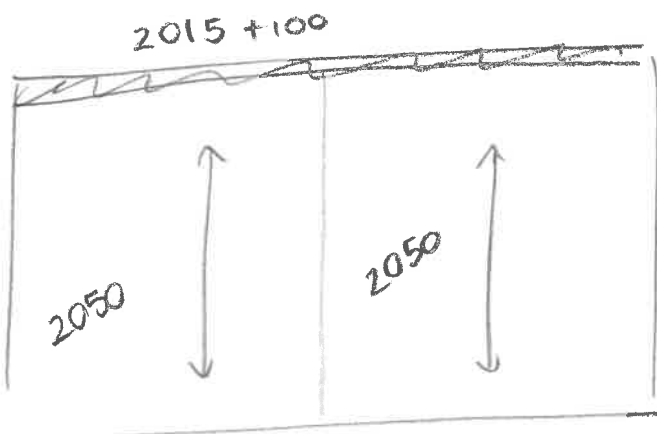

BEDROOM 1

1500 + 550

4.5m

WIDTH 137cm   ↓ 700mm   ←→ 91mm