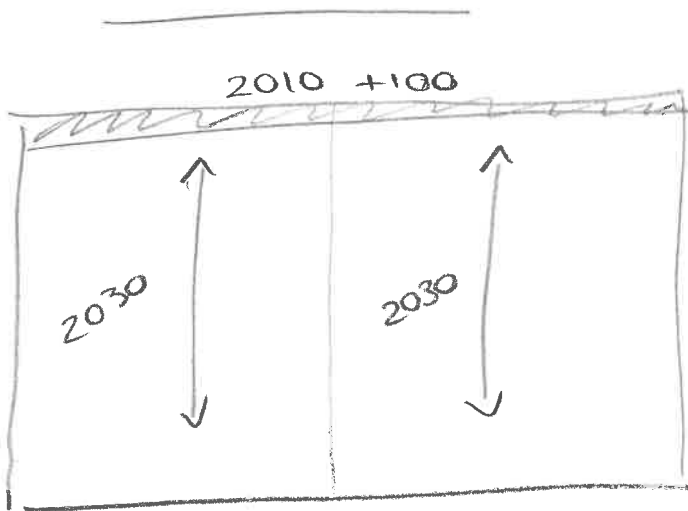

LHM B/S

LIVING AREA

PATTERN REPEAT : $\updownarrow 285$ mm $\longleftrightarrow 240$ mm
(144cm wide)

8.5m

KITCHEN - DINING

Same as above

8.5m

BEDROOM 3 (TOP OF THE STAIRS)