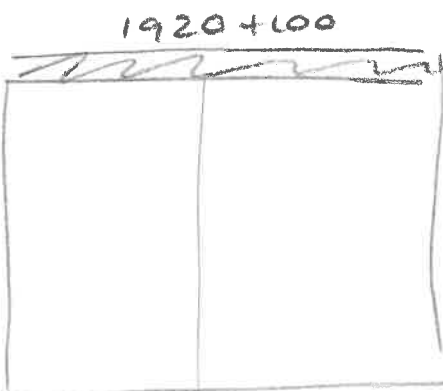

1930+550

5m

1760+550

2.5m

1795+550

5m

PREMIERCHOICE

MANUFACTURERS OF QUALITY CUSTOM MADE CURTAINS, PELMETS AND BLINDS