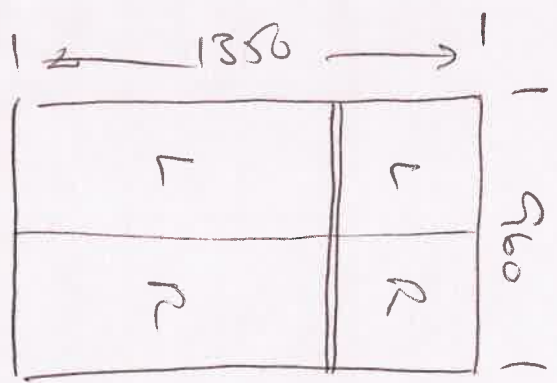

Horizontal T-post
Closure