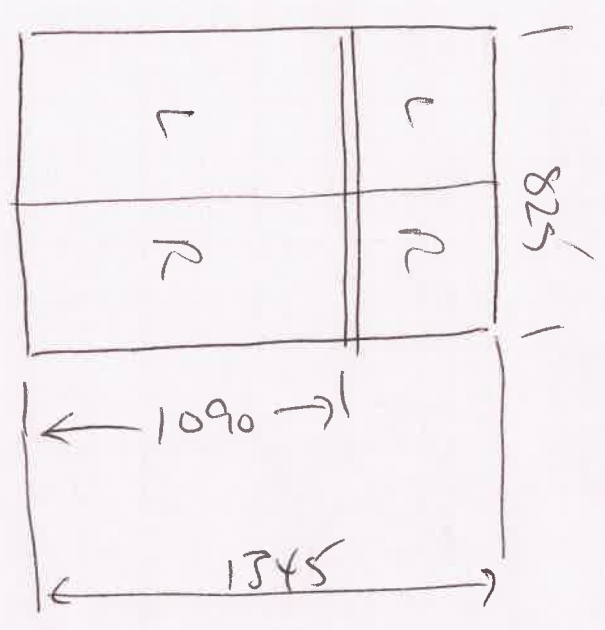

Horizontal T-post
Closure