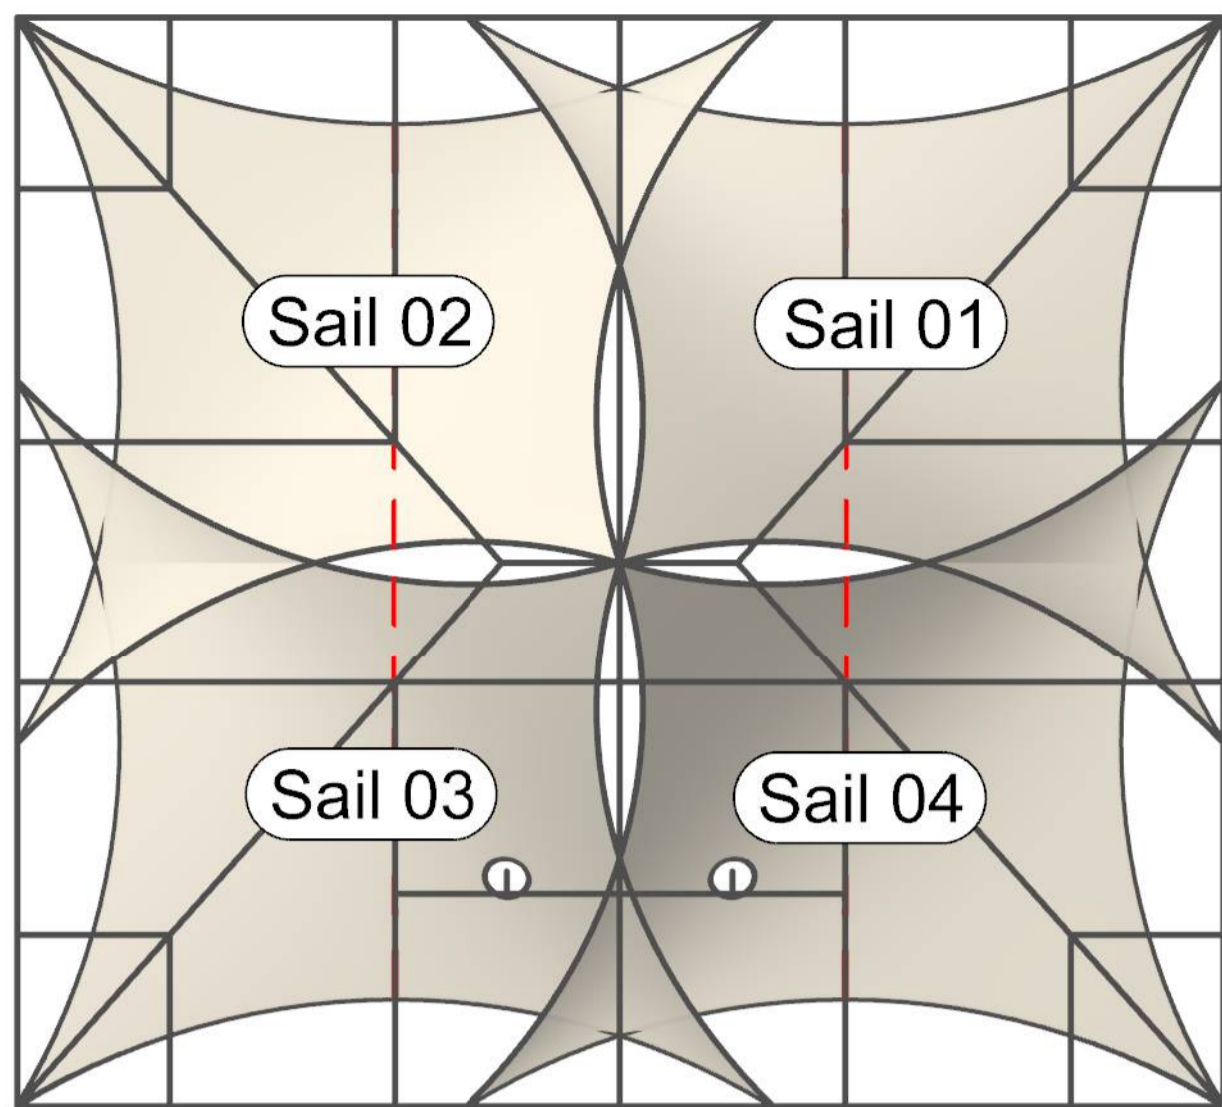

DESIGN NOTE *please read before agreeing to design*****

- Some sails may require a colour matched seam. This will be shown as red dashed lines where applicable.

House

House

Notes:

Edge curvatures are indicative only and may vary from those of the final product.

Design Shows :
4 x Made to Measure InShade Sails - ISX - TBC
(Sails are shown in Ivory for design clarity)

Obstructions: Openers

Special Fittings: None

Some sails may require a colour matched seam, this will be confirmed on receipt of final dimensions.