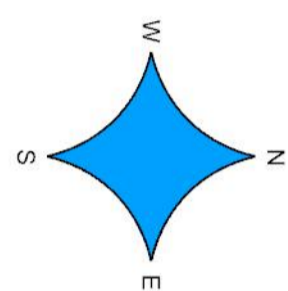

DESIGN NOTE *please read before agreeing to design*****

- Some sails may require a colour matched seam. This will be shown as red dashed lines where applicable.

House

House

Notes:

Edge curvatures are indicative only and may vary from those of the final product.

Design Shows :
4 x Made to Measure InShade Sails - ISX - TBC
(Sails are shown in Ivory for design clarity)

Obstructions: Openers

Special Fittings: None

Some sails may require a colour matched seam, this will be confirmed on receipt of final dimensions.