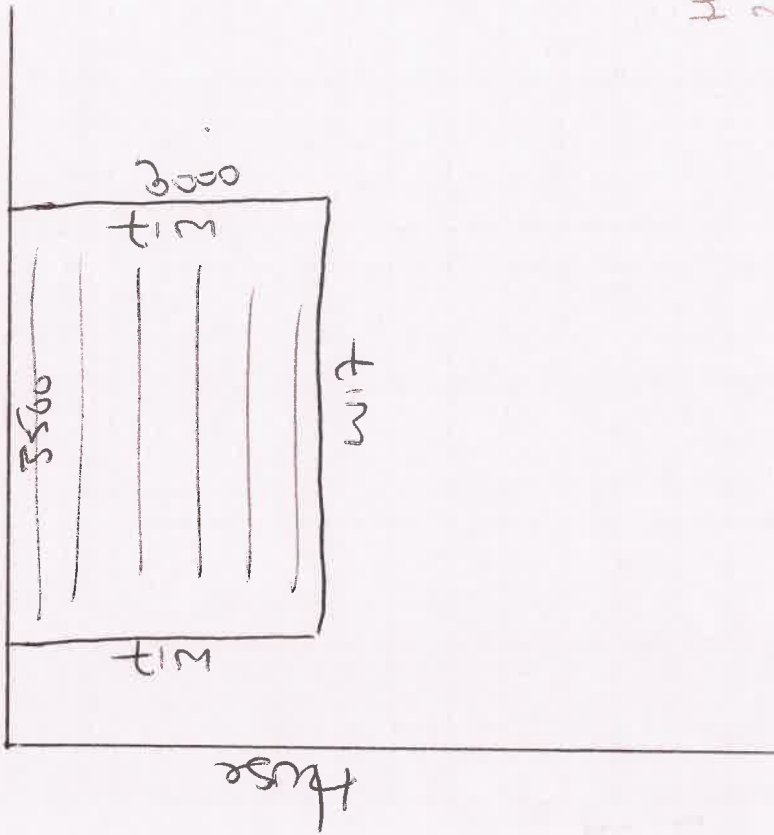

Renson Algaue
House

TERRAZZA
Original

Had to quote at
2750/2250 because
of incline requirements. 2600